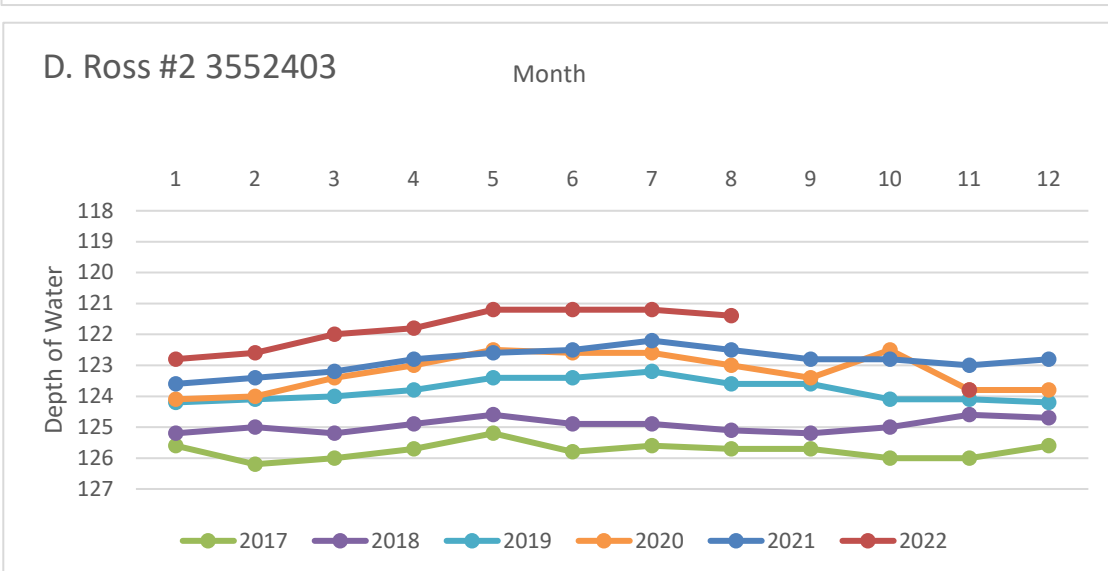

Rusk County Groundwater Conservation District Monitor Well Graphs - Page 1 of 6

Rusk County Groundwater Conservation District Monitor Well Graphs - Page 3 of 6

Rusk County Groundwater Conservation District Monitor Well Graphs - Page 4 of 6