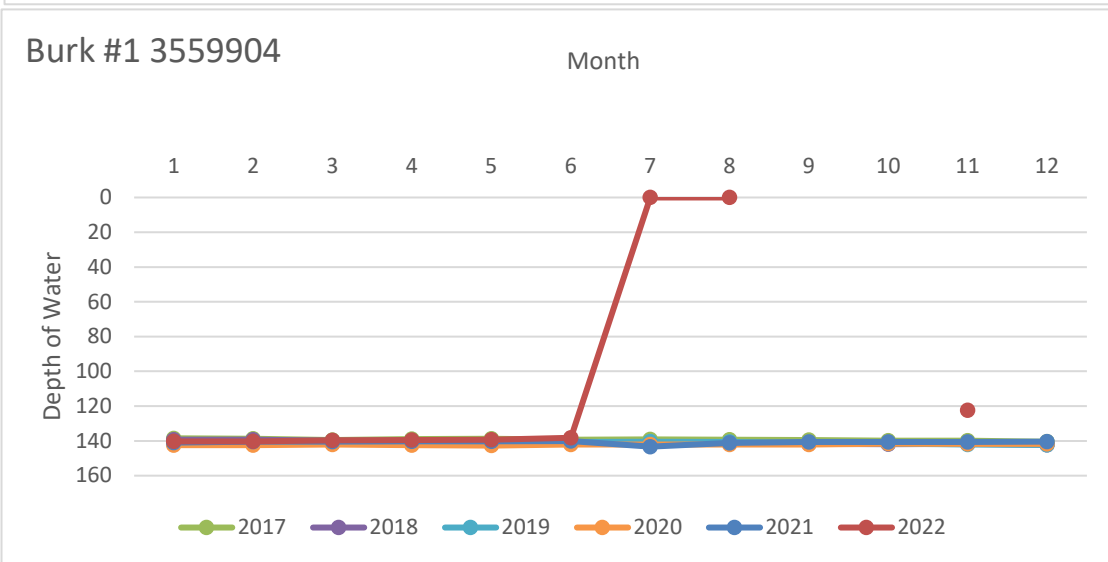

Rusk County Groundwater Conservation District Monitor Well Graphs - Page 1 of 6

Rusk County Groundwater Conservation District Monitor Well Graphs - Page 3 of 6

Rusk County Groundwater Conservation District Monitor Well Graphs - Page 4 of 6