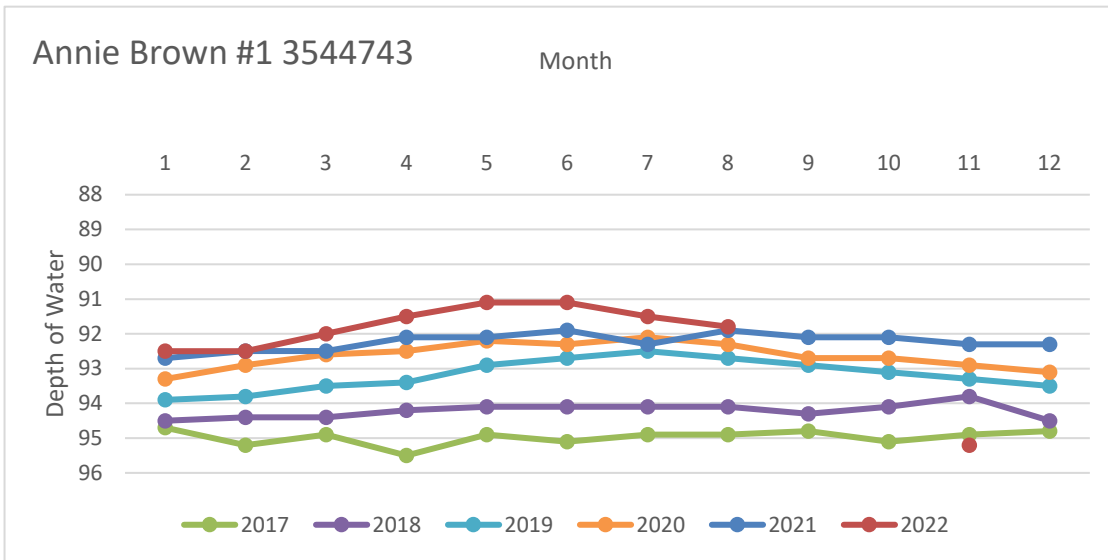

Rusk County Groundwater Conservation District Monitor Well Graphs - Page 1 of 6

Rusk County Groundwater Conservation District Monitor Well Graphs - Page 3 of 6

Rusk County Groundwater Conservation District Monitor Well Graphs - Page 4 of 6