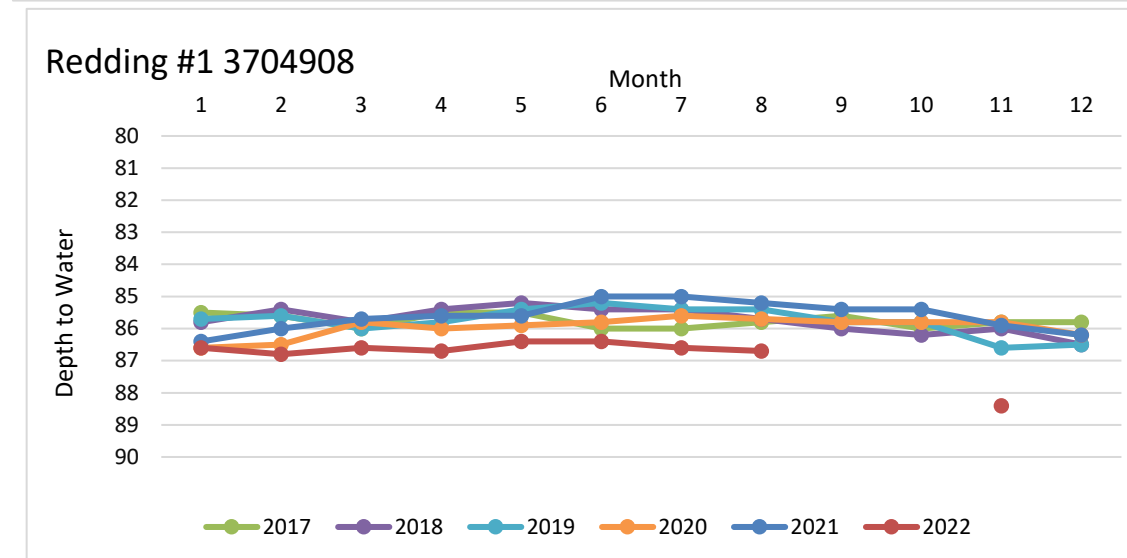

Rusk County Groundwater Conservation District Monitor Well Graphs - Page 1 of 6

Rusk County Groundwater Conservation District Monitor Well Graphs - Page 3 of 6

Rusk County Groundwater Conservation District Monitor Well Graphs - Page 4 of 6