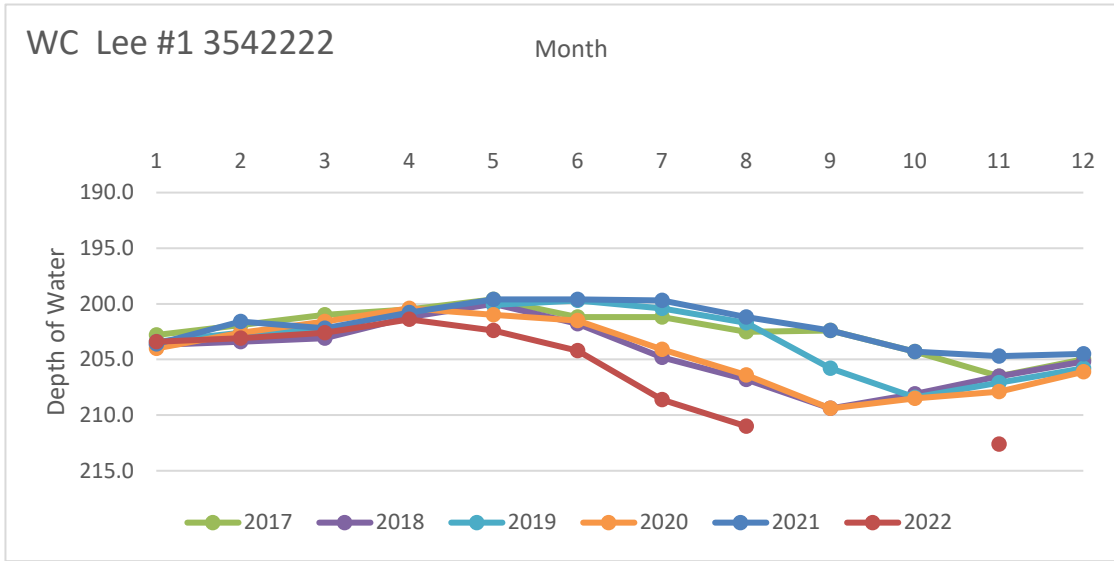

Rusk County Groundwater Conservation District Monitor Well Graphs - Page 1 of 6

Rusk County Groundwater Conservation District Monitor Well Graphs - Page 3 of 6

Rusk County Groundwater Conservation District Monitor Well Graphs - Page 4 of 6