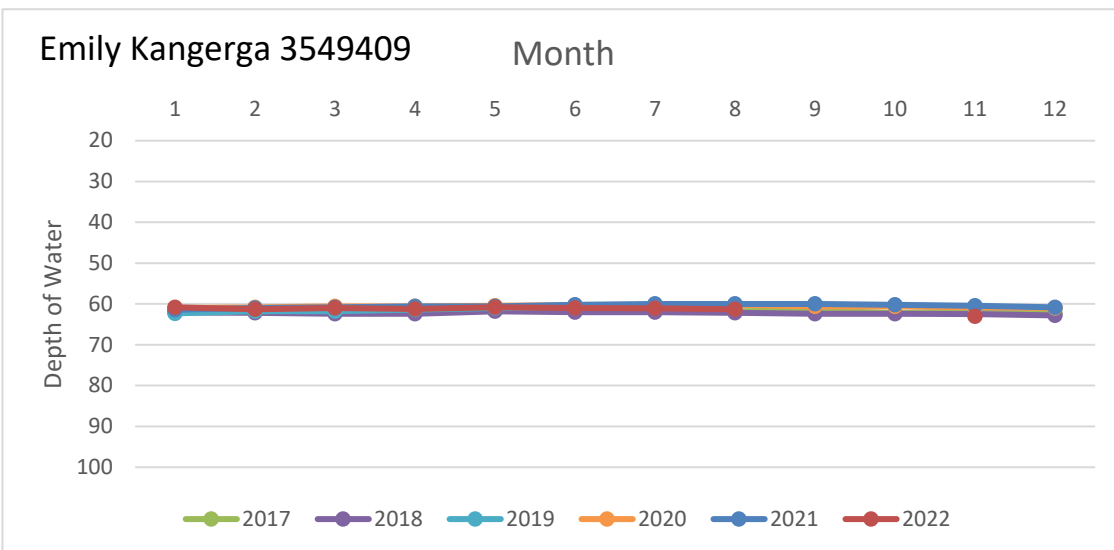

Rusk County Groundwater Conservation District Monitor Well Graphs - Page 1 of 6

Rusk County Groundwater Conservation District Monitor Well Graphs - Page 3 of 6

Rusk County Groundwater Conservation District Monitor Well Graphs - Page 4 of 6