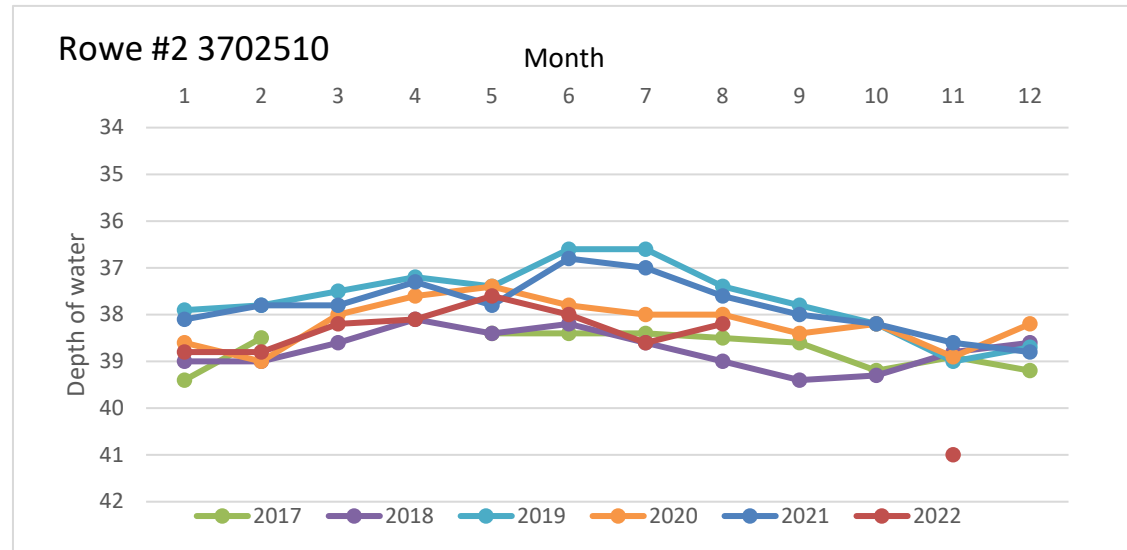

Rusk County Groundwater Conservation District Monitor Well Graphs - Page 1 of 6

Rusk County Groundwater Conservation District Monitor Well Graphs - Page 3 of 6

Rusk County Groundwater Conservation District Monitor Well Graphs - Page 4 of 6