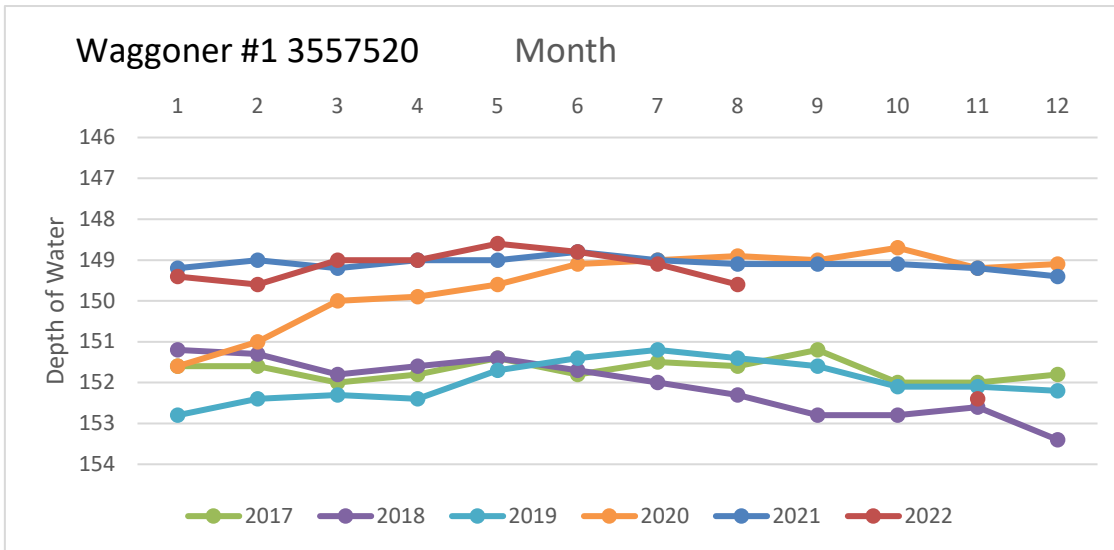

Rusk County Groundwater Conservation District Monitor Well Graphs - Page 1 of 6

Rusk County Groundwater Conservation District Monitor Well Graphs - Page 3 of 6

Rusk County Groundwater Conservation District Monitor Well Graphs - Page 4 of 6