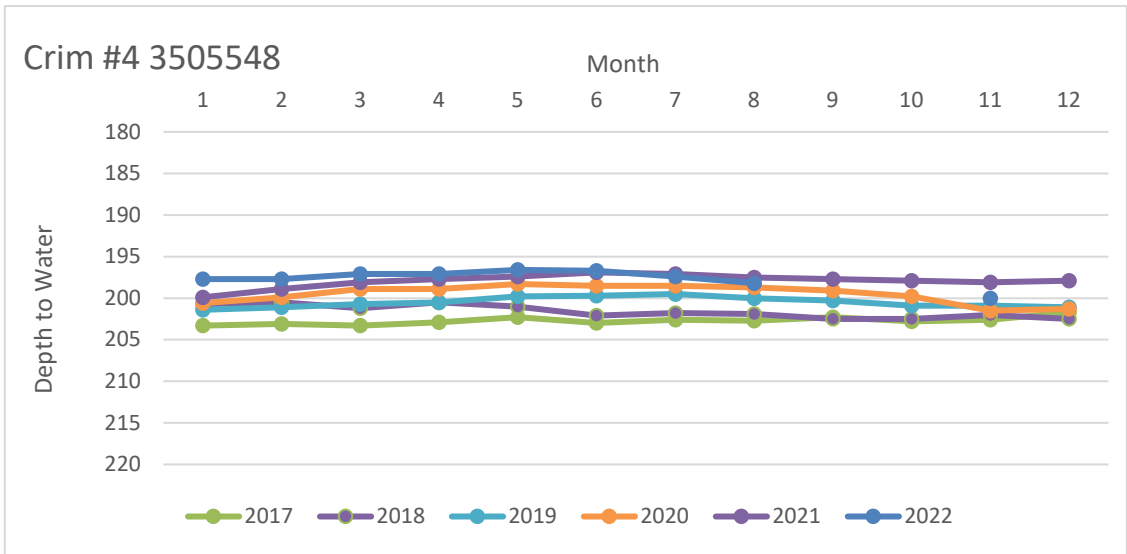

Rusk County Groundwater Conservation District Monitor Well Graphs - Page 1 of 6

Rusk County Groundwater Conservation District Monitor Well Graphs - Page 3 of 6

Rusk County Groundwater Conservation District Monitor Well Graphs - Page 4 of 6