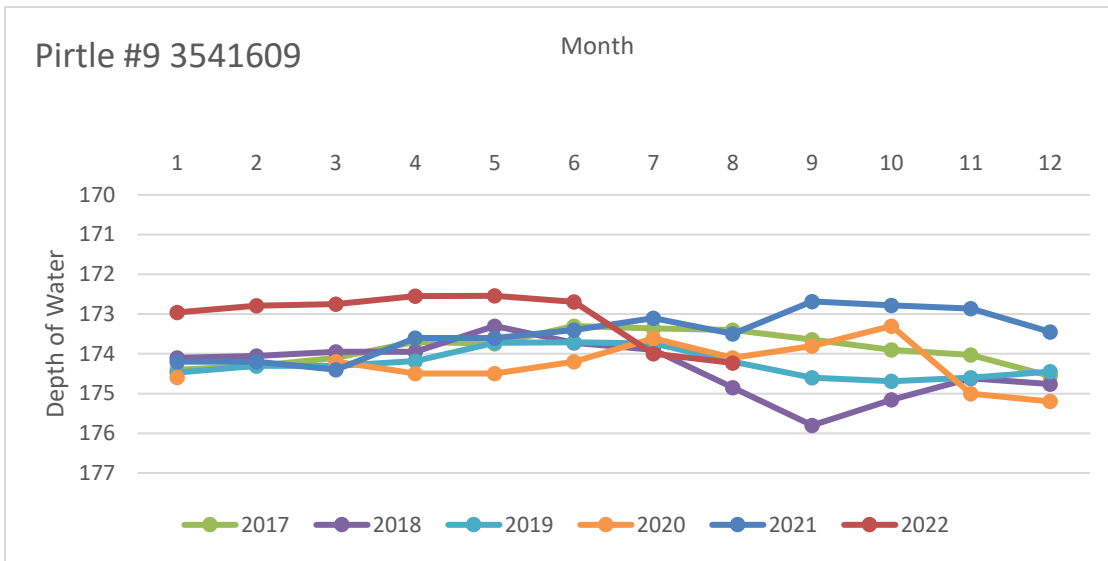

Rusk County Groundwater Conservation District Monitor Well Graphs - Page 5 of 6