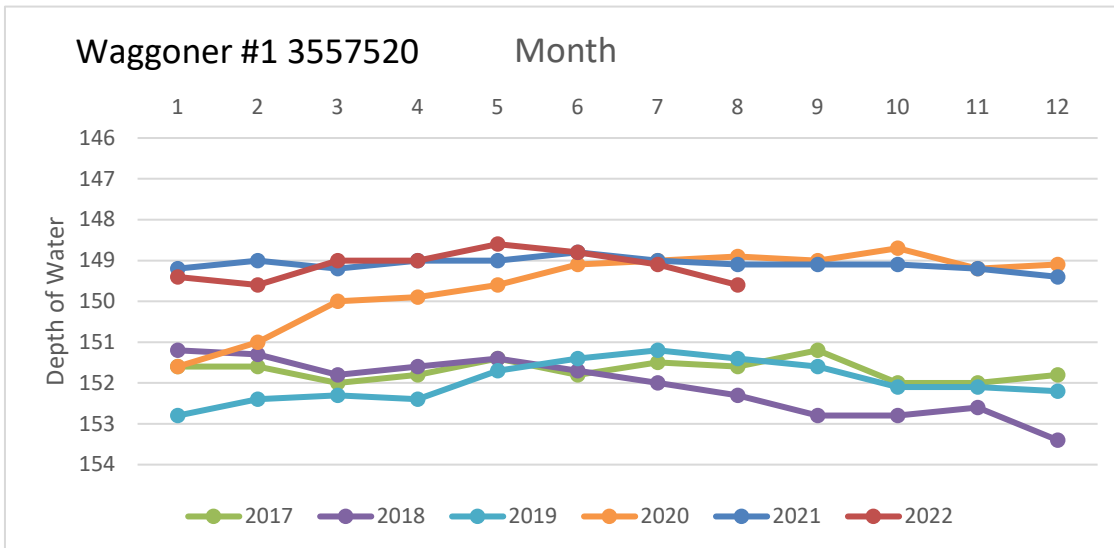

## Rusk County Groundwater Conservation District Monitor Well Graphs - Page 1 of 6