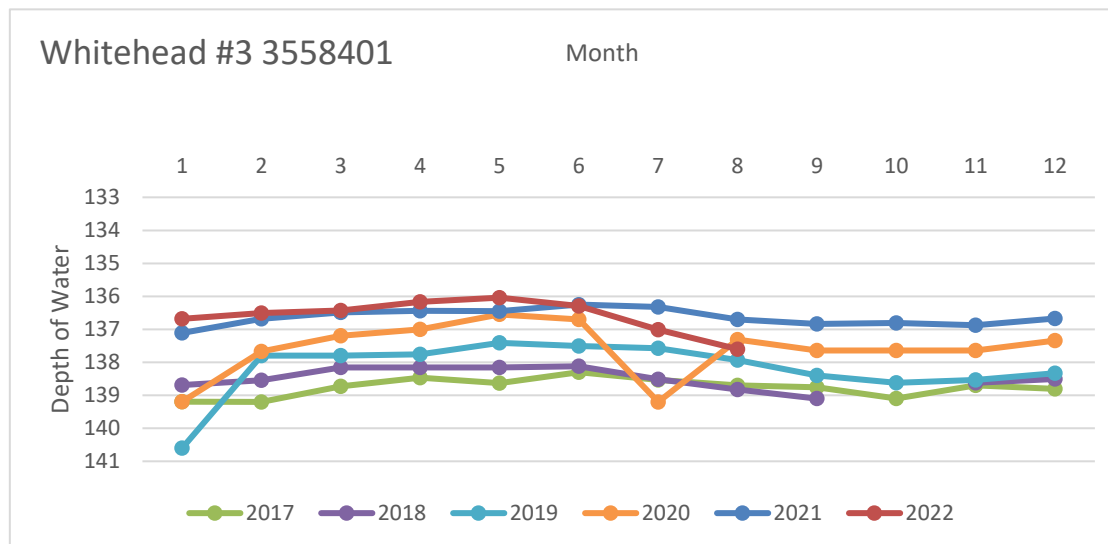

Rusk County Groundwater Conservation District Monitor Well Graphs - Page 5 of 6