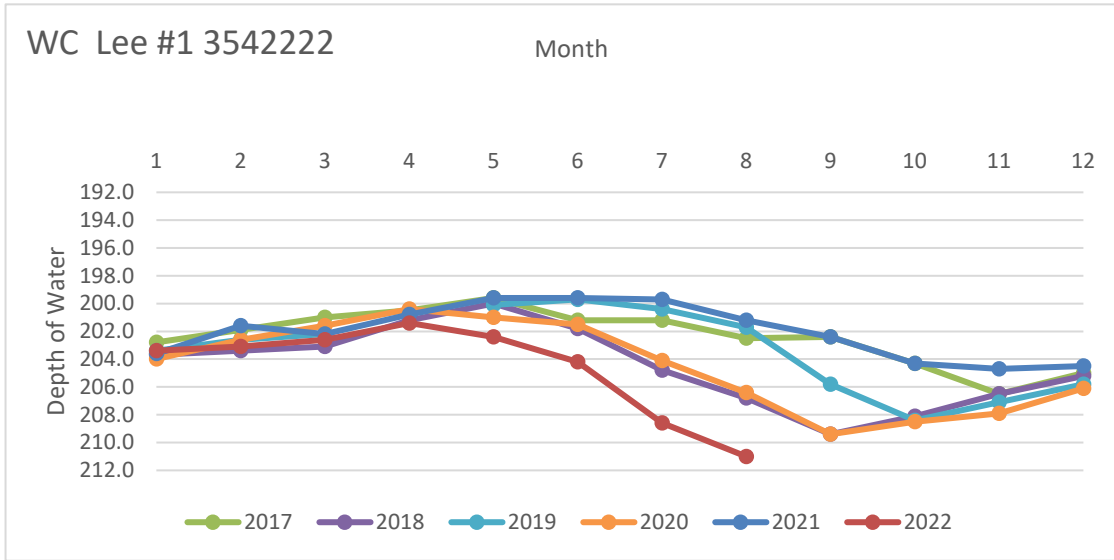

## Rusk County Groundwater Conservation District Monitor Well Graphs - Page 1 of 6