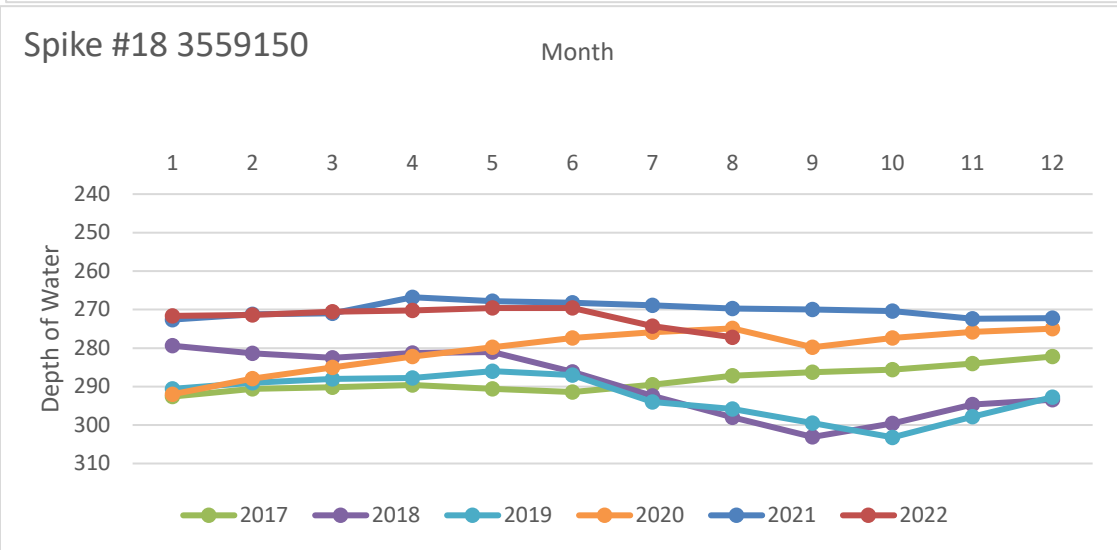

Rusk County Groundwater Conservation District Monitor Well Graphs - Page 2 of 6