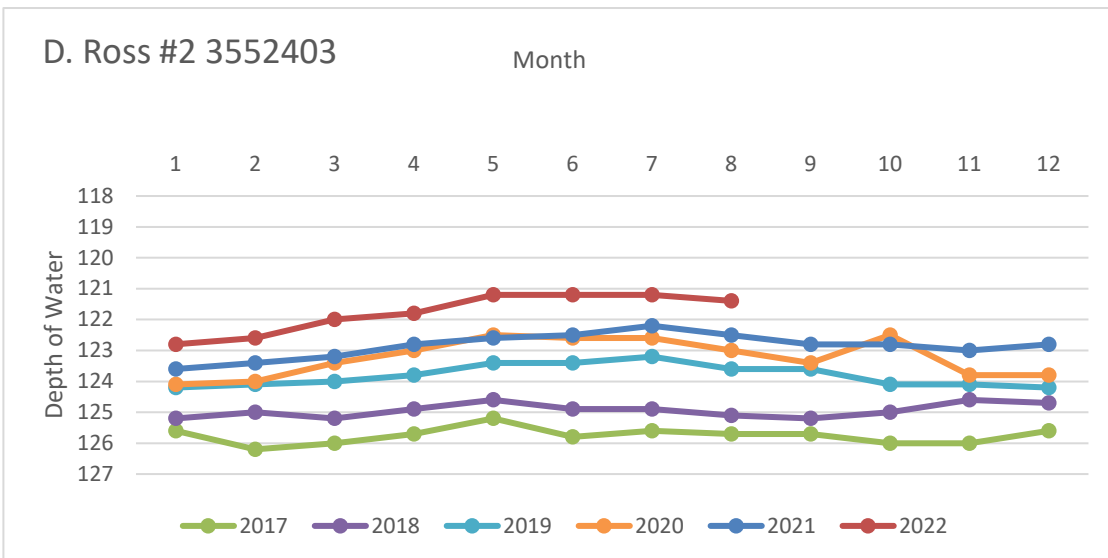

Rusk County Groundwater Conservation District Monitor Well Graphs - Page 4 of 6