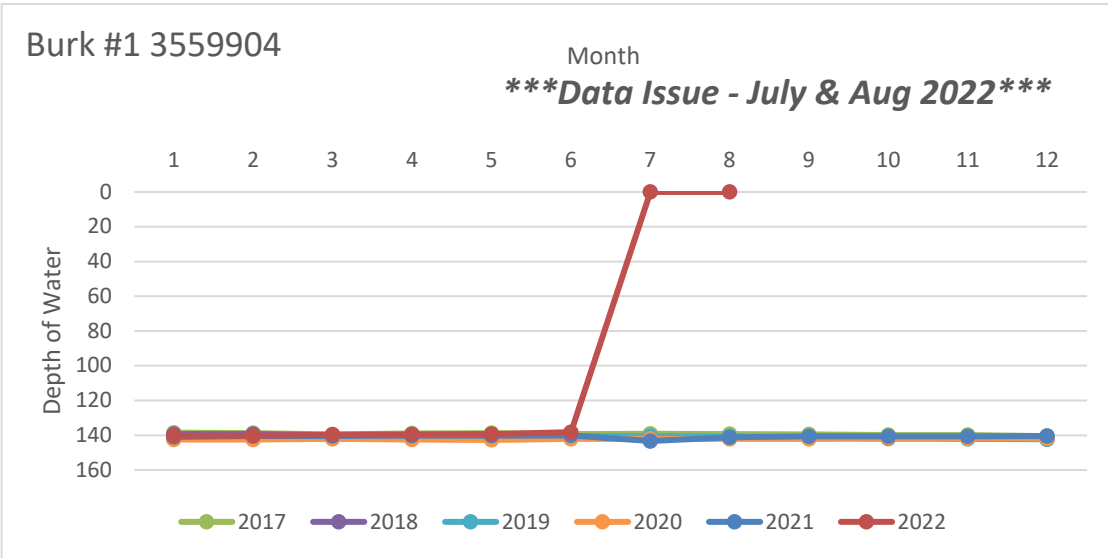

Rusk County Groundwater Conservation District Monitor Well Graphs - Page 4 of 6