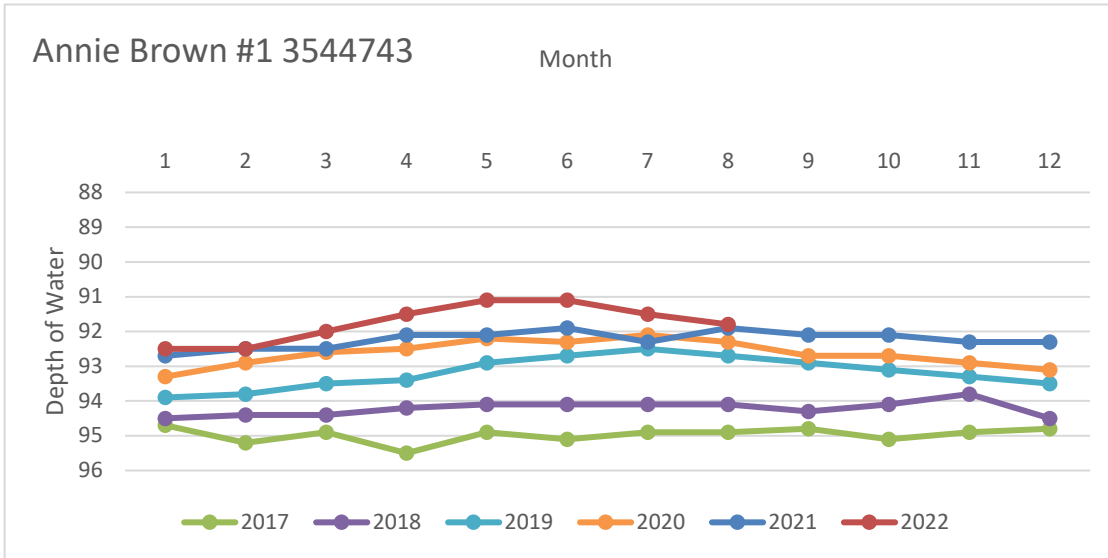

Rusk County Groundwater Conservation District Monitor Well Graphs - Page 4 of 6