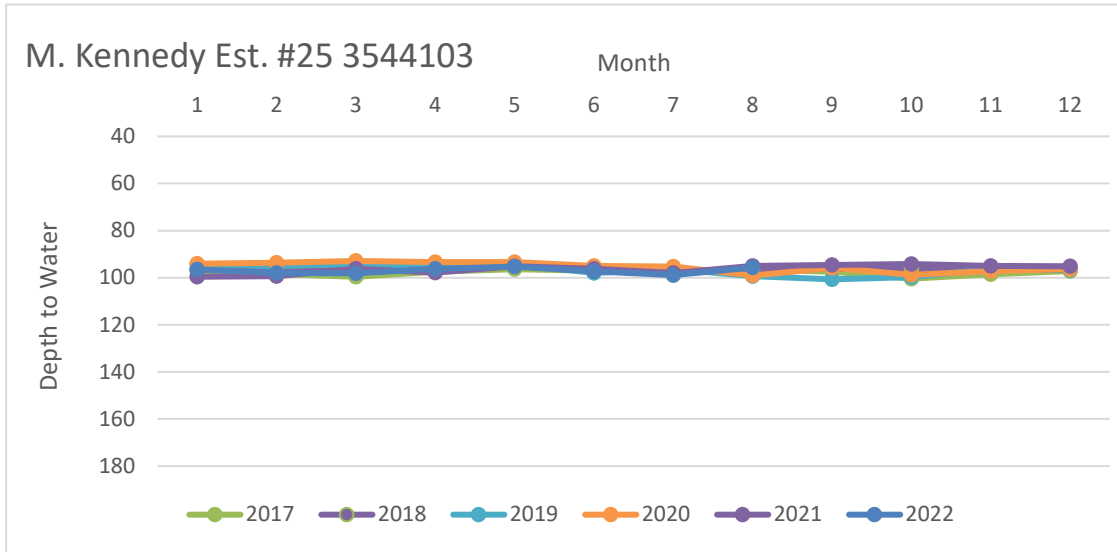

Rusk County Groundwater Conservation District Monitor Well Graphs - Page 2 of 6