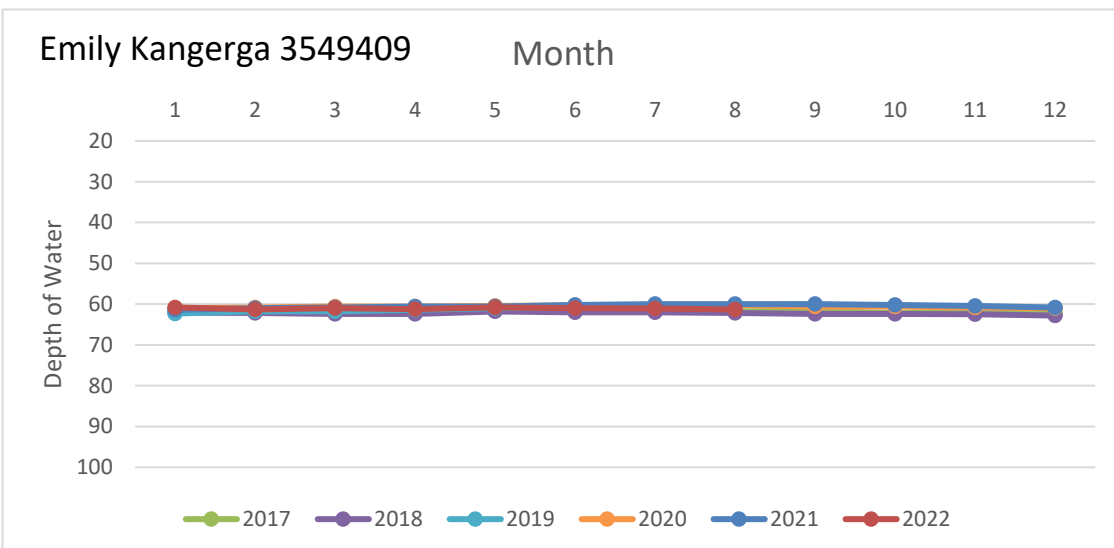

## Rusk County Groundwater Conservation District Monitor Well Graphs - Page 1 of 6