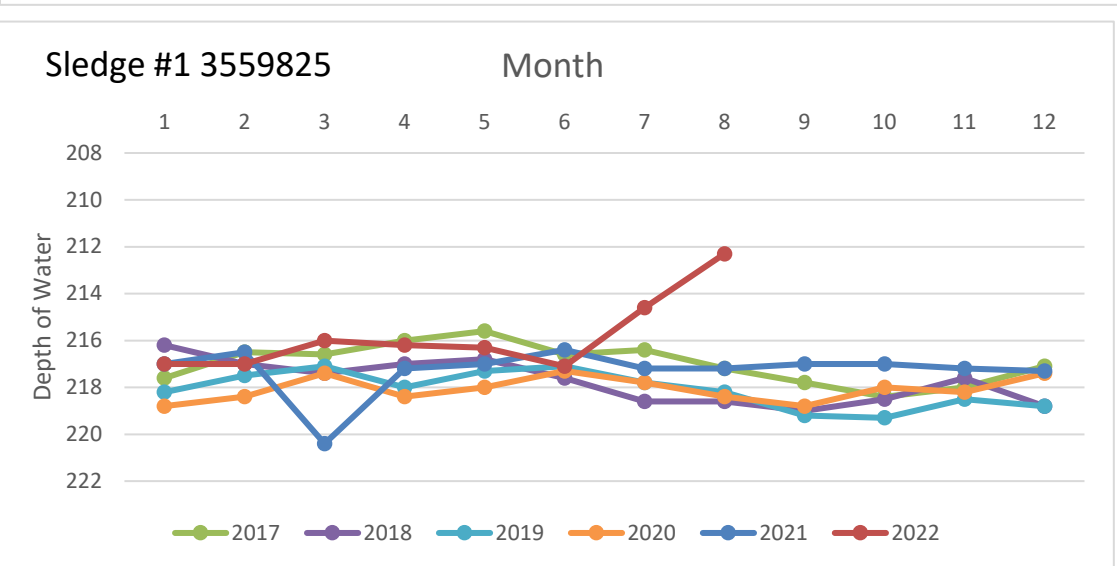

Rusk County Groundwater Conservation District Monitor Well Graphs - Page 2 of 6