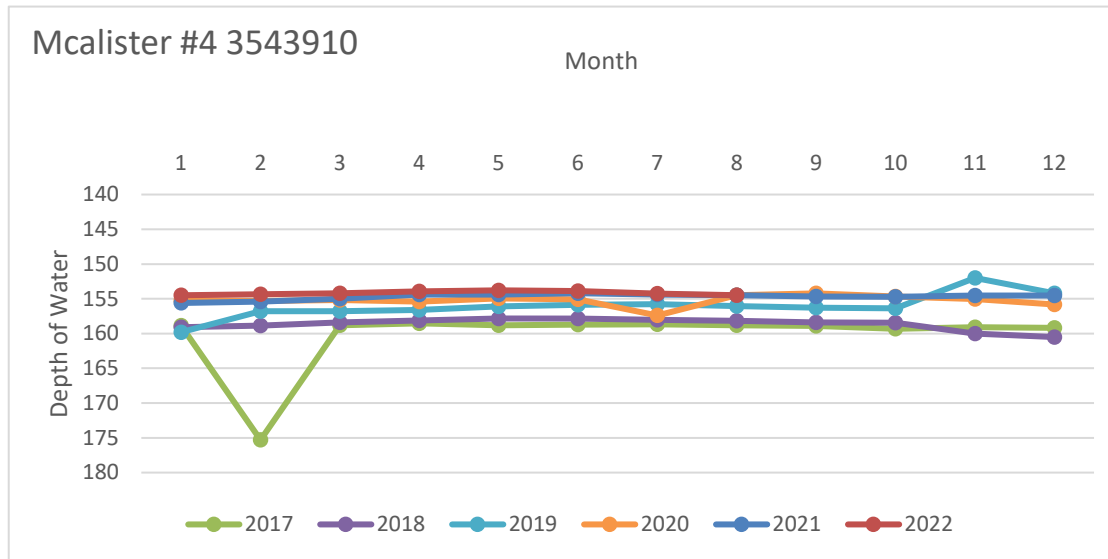

Rusk County Groundwater Conservation District Monitor Well Graphs - Page 5 of 6