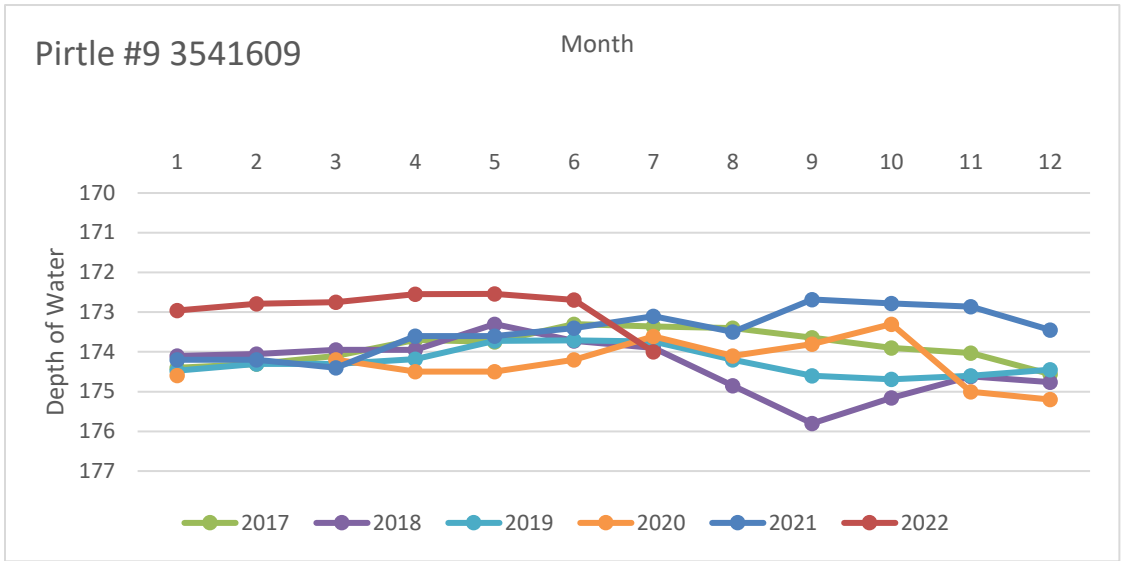

Rusk County Groundwater Conservation District Monitor Well Graphs - Page 1 of 6

Rusk County Groundwater Conservation District Monitor Well Graphs - Page 4 of 6

Rusk County Groundwater Conservation District Monitor Well Graphs - Page 5 of 6