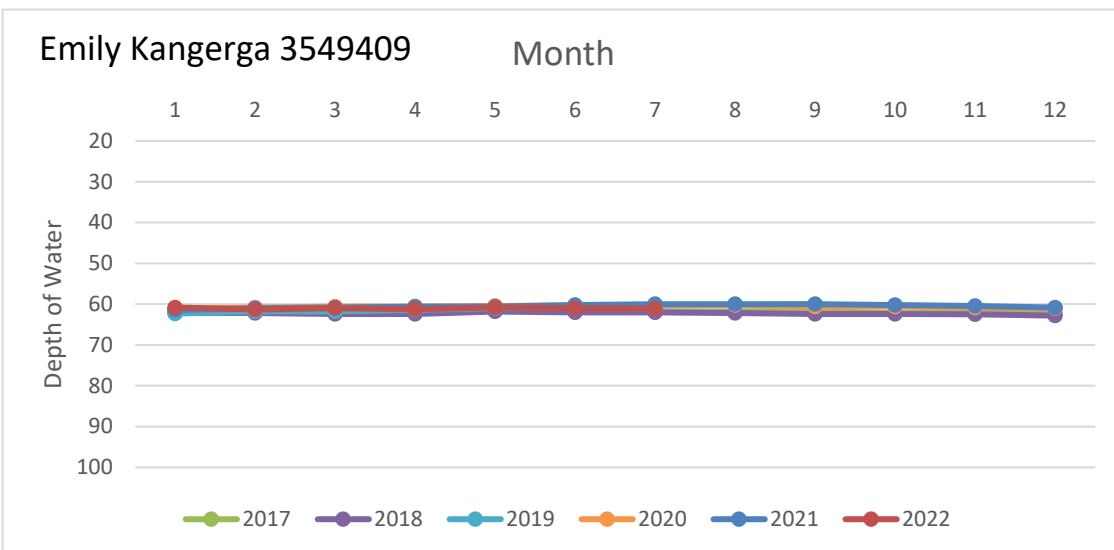

Rusk County Groundwater Conservation District Monitor Well Graphs - Page 1 of 6

Rusk County Groundwater Conservation District Monitor Well Graphs - Page 4 of 6

Rusk County Groundwater Conservation District Monitor Well Graphs - Page 5 of 6