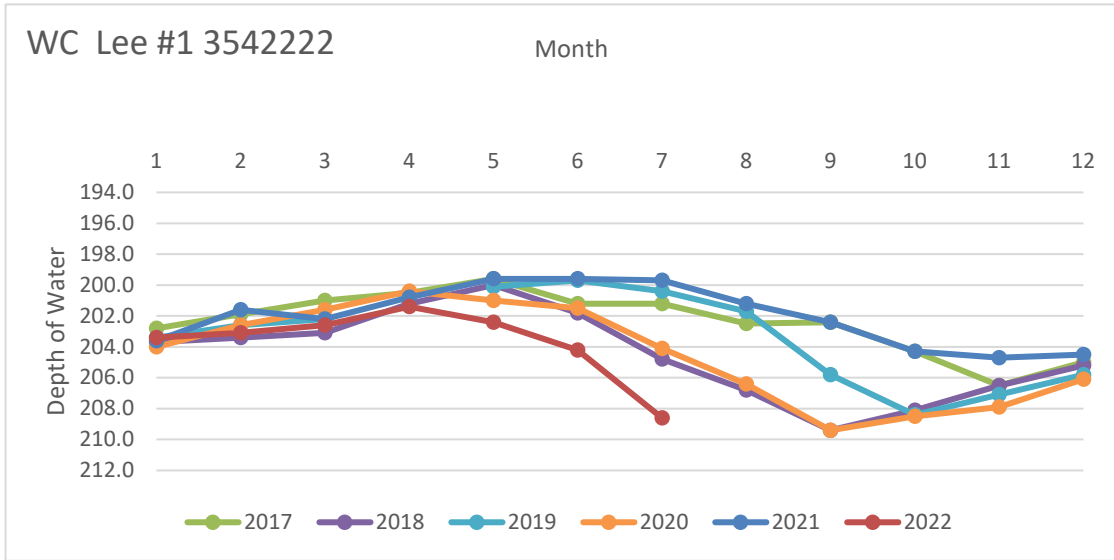

Rusk County Groundwater Conservation District Monitor Well Graphs - Page 1 of 6

Rusk County Groundwater Conservation District Monitor Well Graphs - Page 4 of 6

Rusk County Groundwater Conservation District Monitor Well Graphs - Page 5 of 6