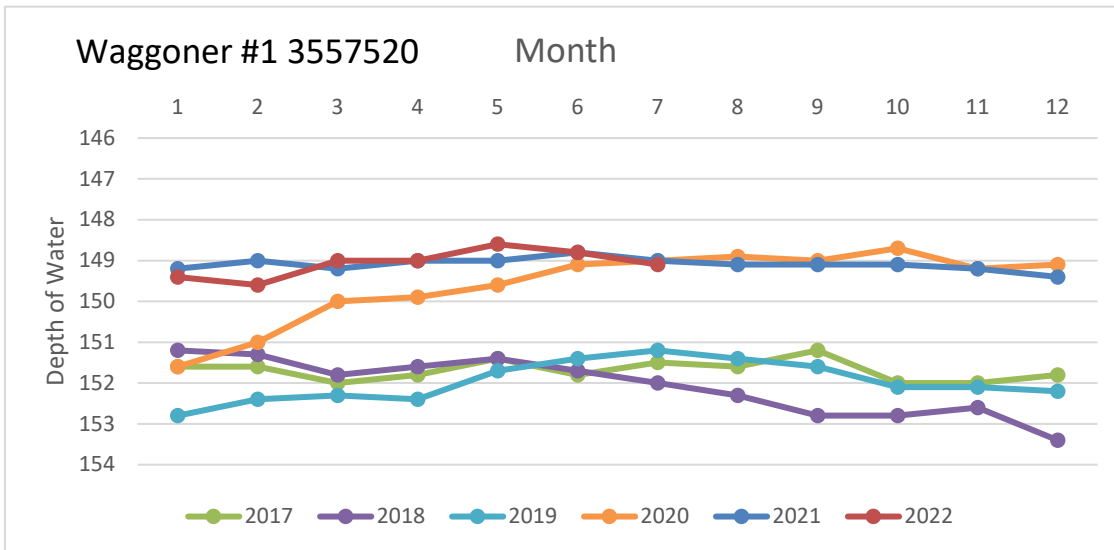

Rusk County Groundwater Conservation District Monitor Well Graphs - Page 1 of 6

Rusk County Groundwater Conservation District Monitor Well Graphs - Page 4 of 6

Rusk County Groundwater Conservation District Monitor Well Graphs - Page 5 of 6