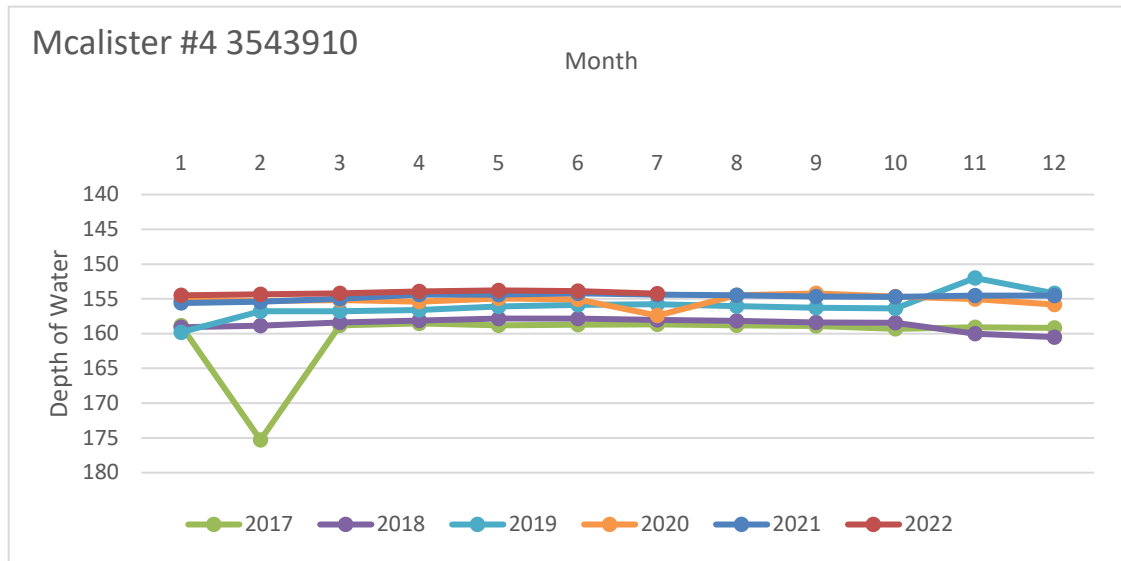

Rusk County Groundwater Conservation District Monitor Well Graphs - Page 1 of 6

Rusk County Groundwater Conservation District Monitor Well Graphs - Page 4 of 6

Rusk County Groundwater Conservation District Monitor Well Graphs - Page 5 of 6