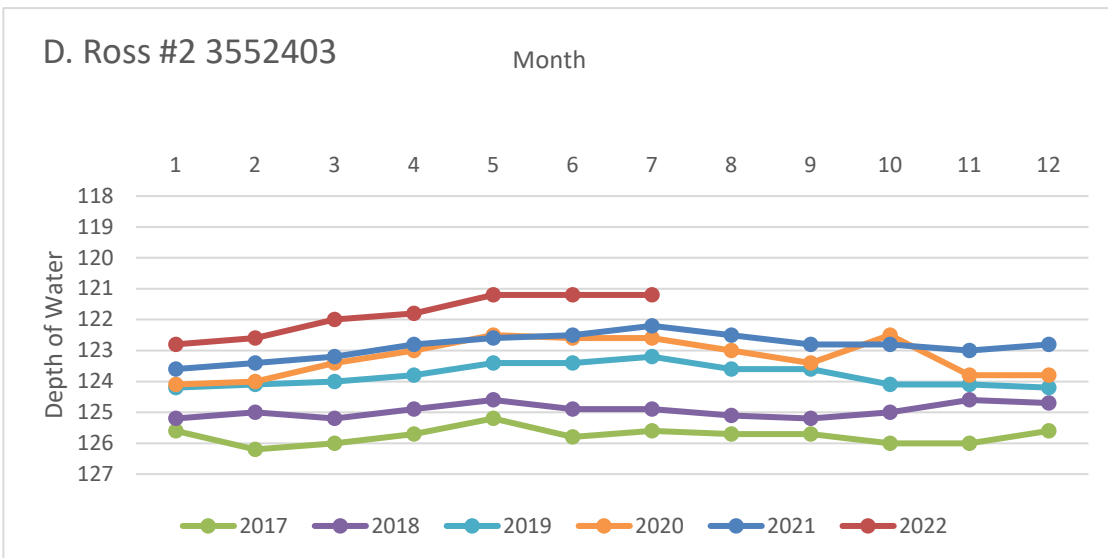

Rusk County Groundwater Conservation District Monitor Well Graphs - Page 1 of 6

Rusk County Groundwater Conservation District Monitor Well Graphs - Page 4 of 6

Rusk County Groundwater Conservation District Monitor Well Graphs - Page 5 of 6