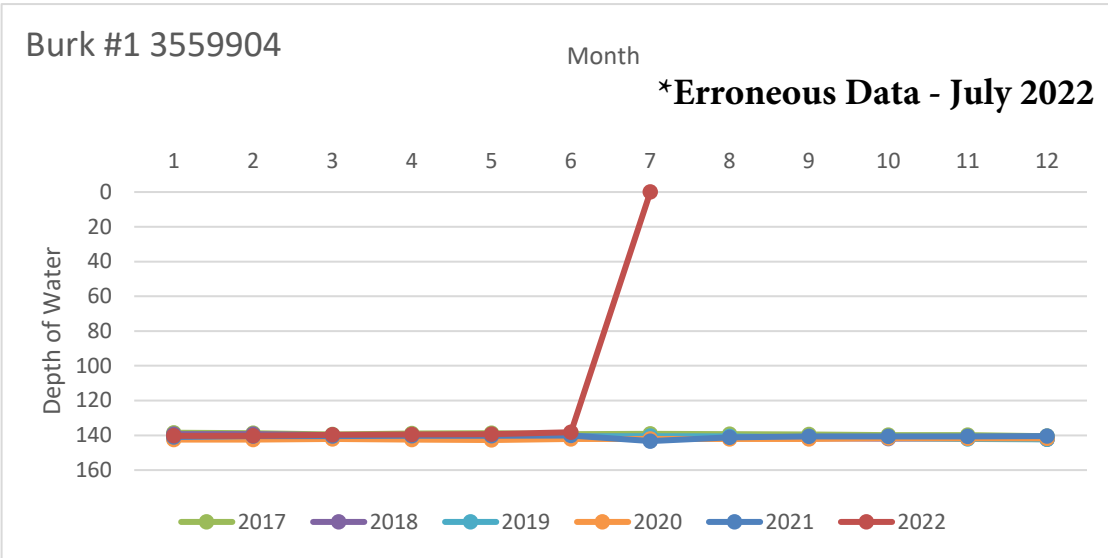

Rusk County Groundwater Conservation District Monitor Well Graphs - Page 1 of 6

Rusk County Groundwater Conservation District Monitor Well Graphs - Page 4 of 6

Rusk County Groundwater Conservation District Monitor Well Graphs - Page 5 of 6