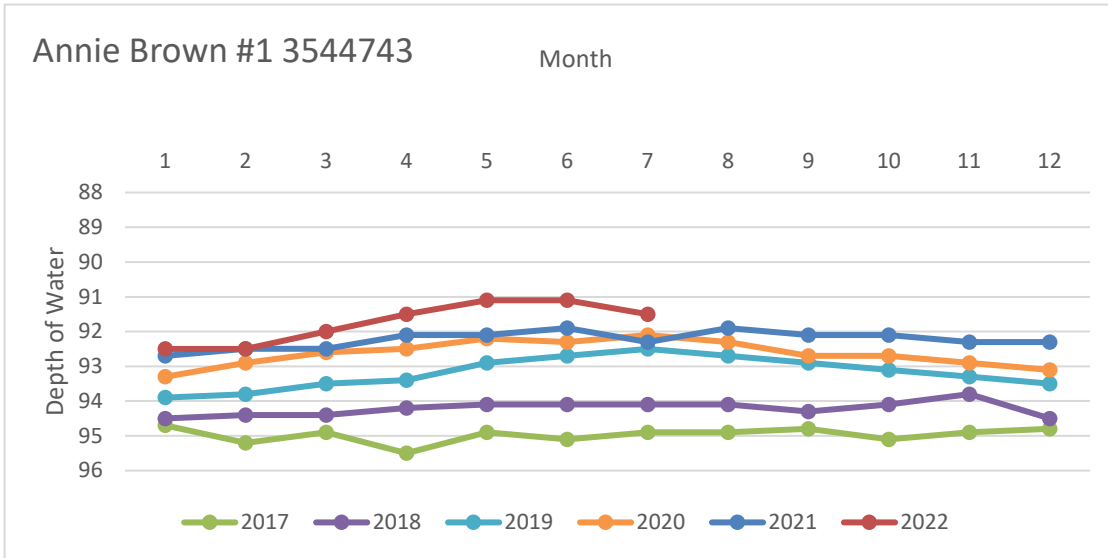

Rusk County Groundwater Conservation District Monitor Well Graphs - Page 1 of 6

Rusk County Groundwater Conservation District Monitor Well Graphs - Page 4 of 6

Rusk County Groundwater Conservation District Monitor Well Graphs - Page 5 of 6