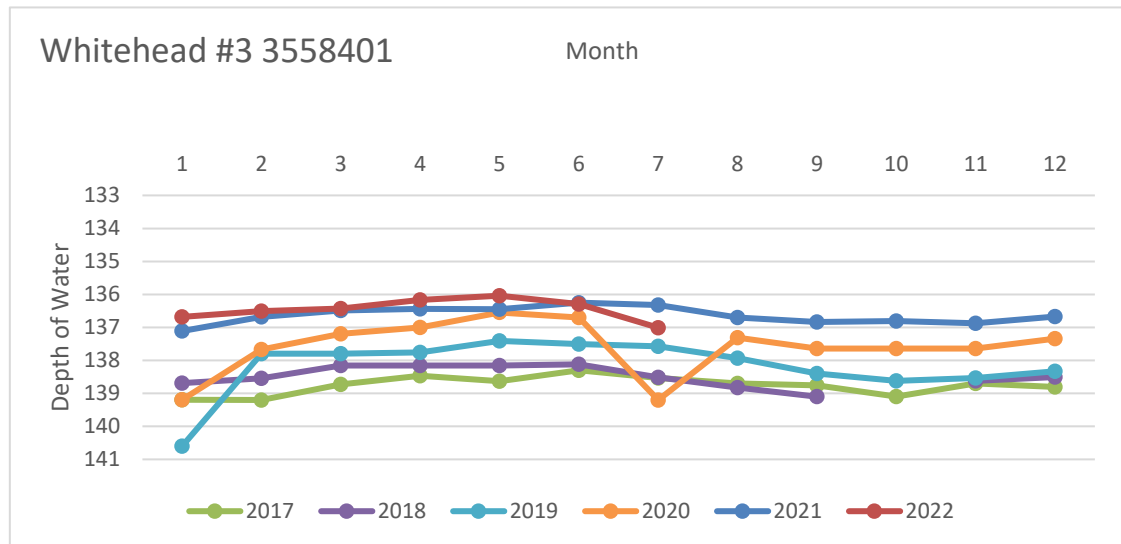

Rusk County Groundwater Conservation District Monitor Well Graphs - Page 1 of 6

Rusk County Groundwater Conservation District Monitor Well Graphs - Page 4 of 6

Rusk County Groundwater Conservation District Monitor Well Graphs - Page 5 of 6