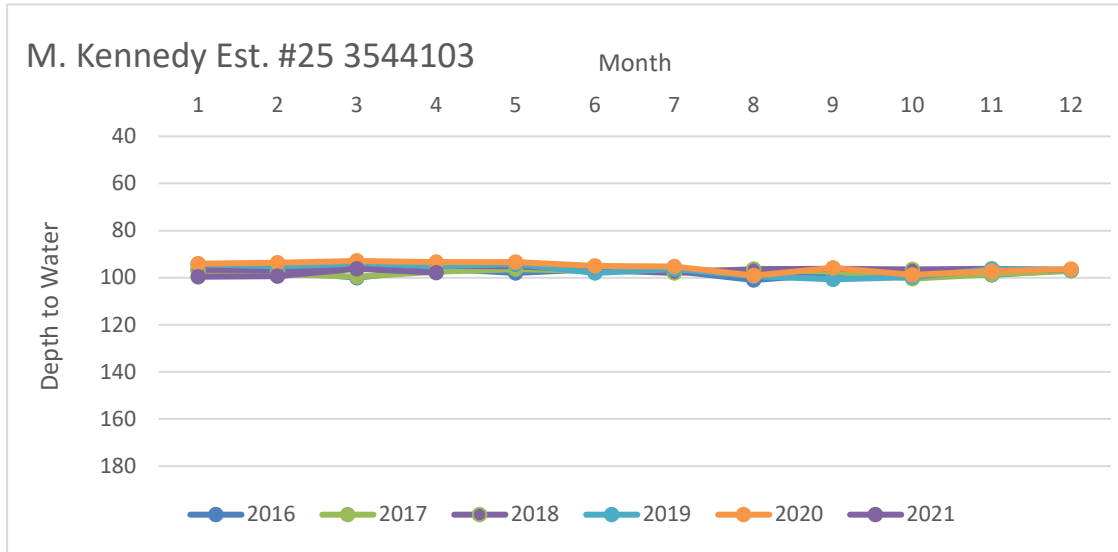

Rusk County Groundwater Conservation District Monitor Well Graphs - Page 2 of 6