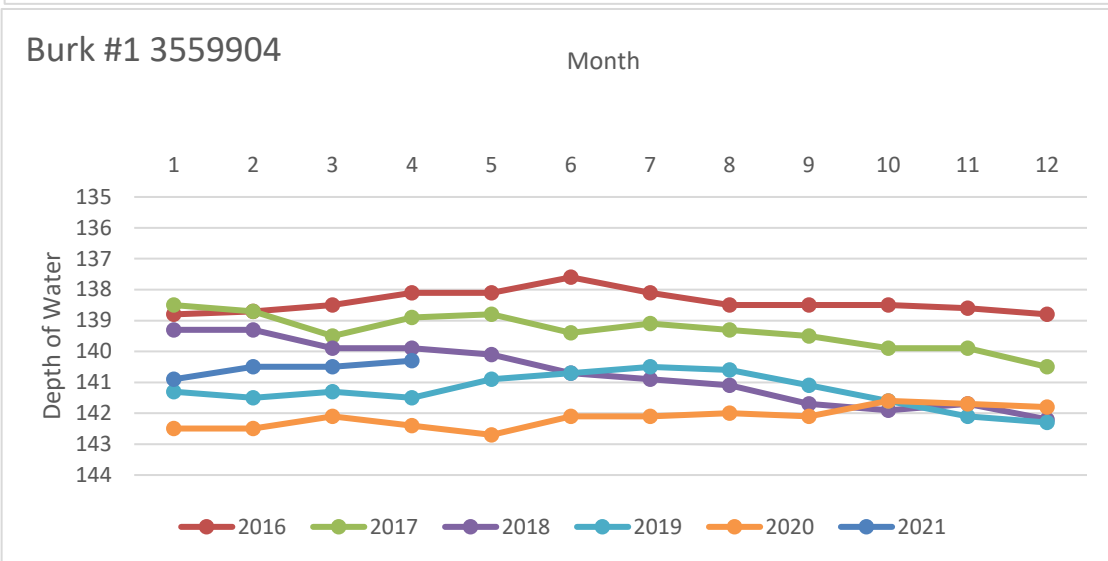

Rusk County Groundwater Conservation District Monitor Well Graphs - Page 4 of 6