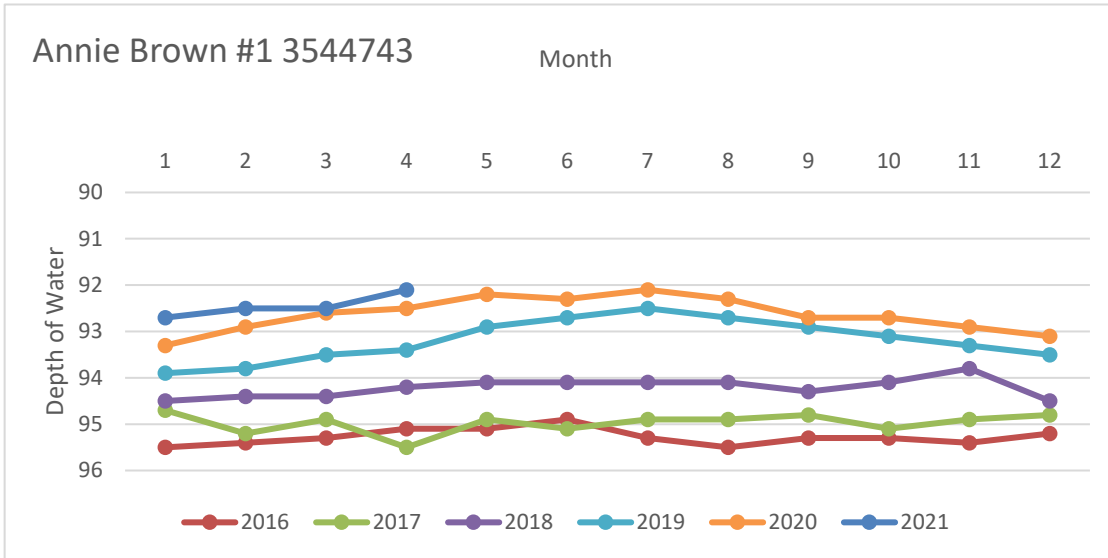

Rusk County Groundwater Conservation District Monitor Well Graphs - Page 4 of 6