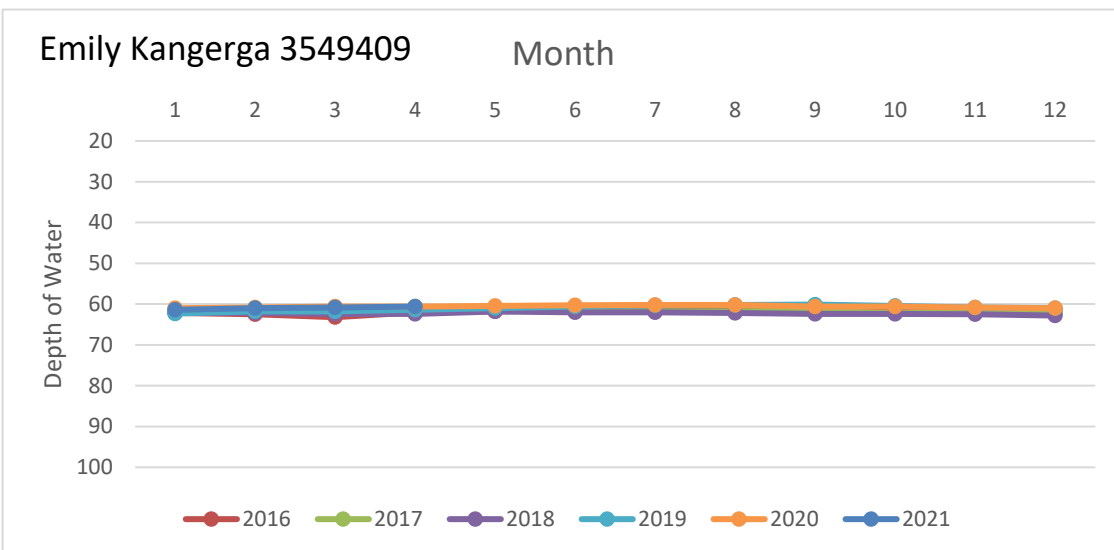

# Rusk County Groundwater Conservation District Monitor Well Graphs - Page 1 of 6