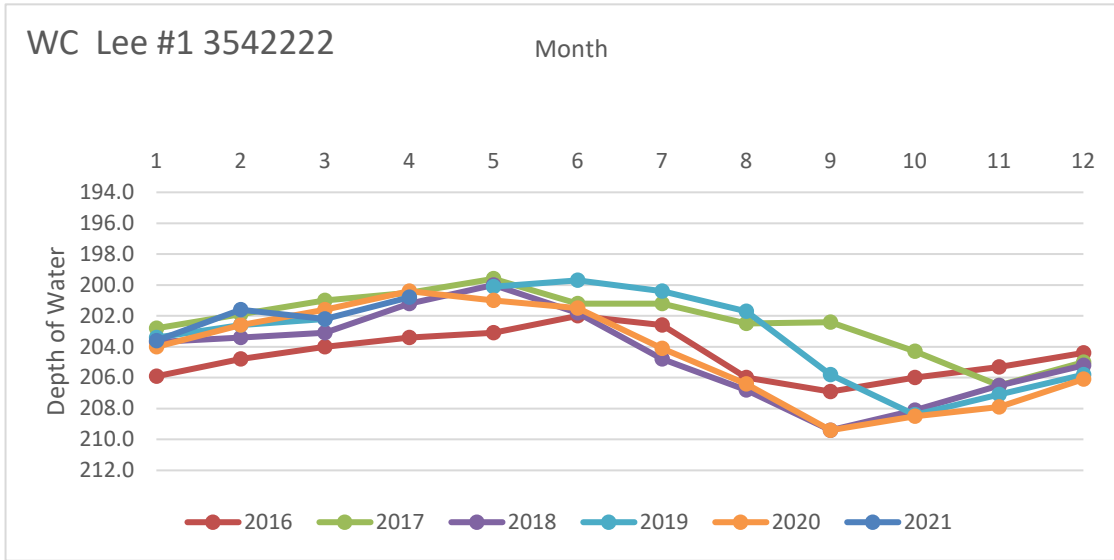

# Rusk County Groundwater Conservation District Monitor Well Graphs - Page 1 of 6