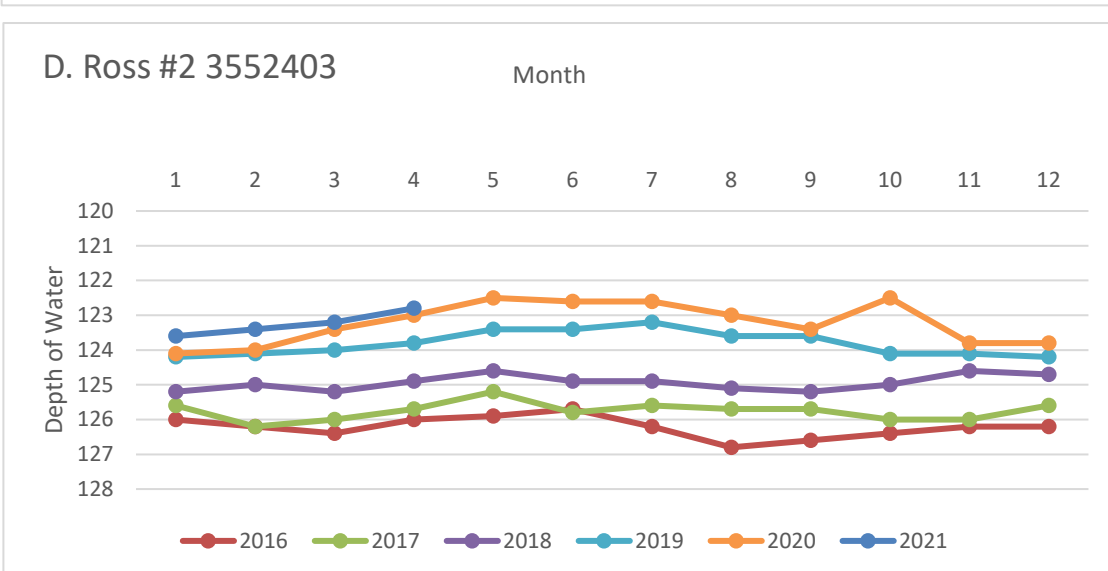

Rusk County Groundwater Conservation District Monitor Well Graphs - Page 4 of 6