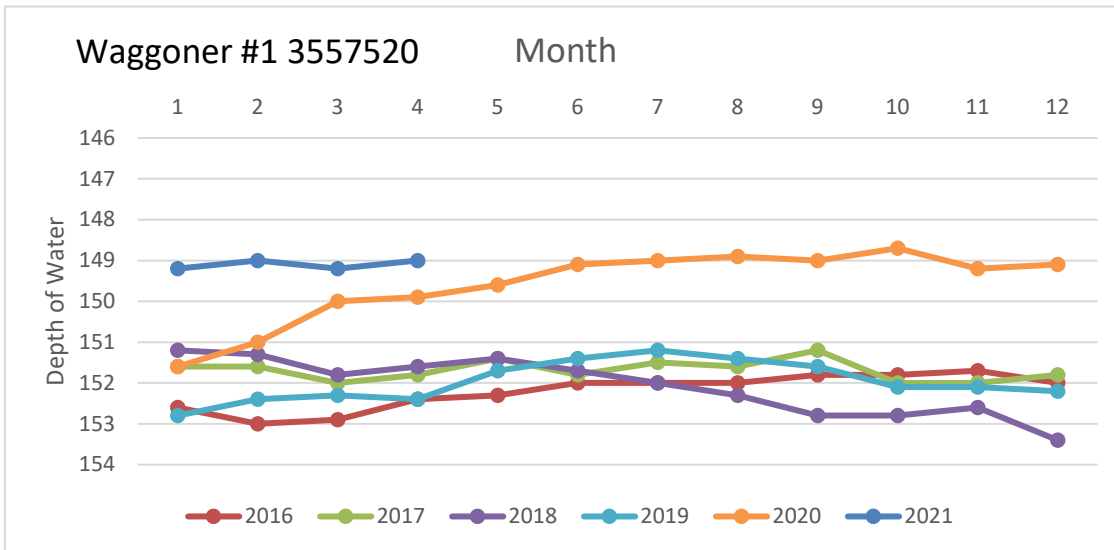

# Rusk County Groundwater Conservation District Monitor Well Graphs - Page 1 of 6