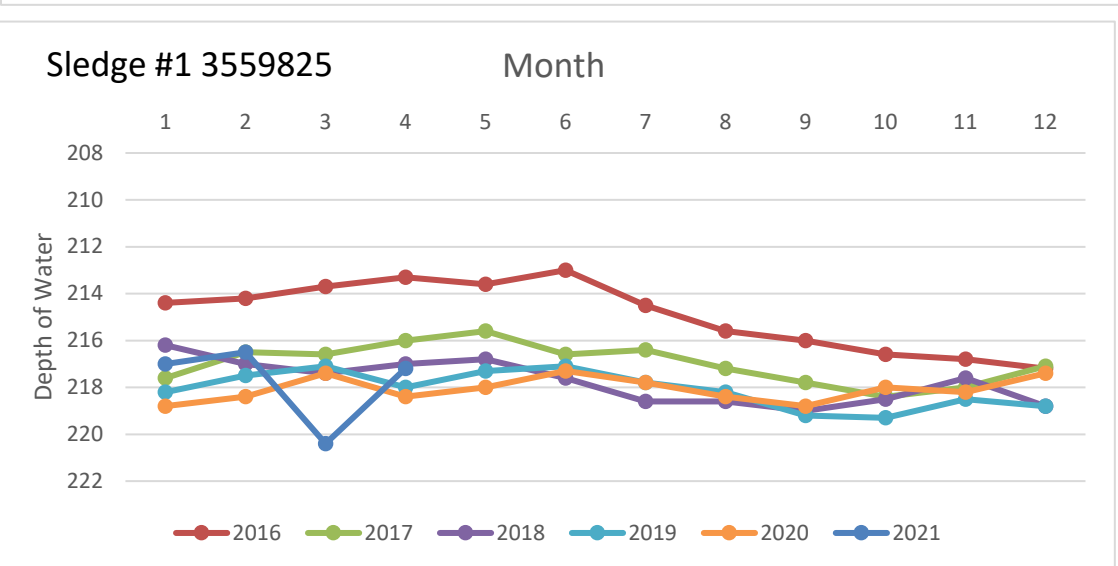

Rusk County Groundwater Conservation District Monitor Well Graphs - Page 2 of 6