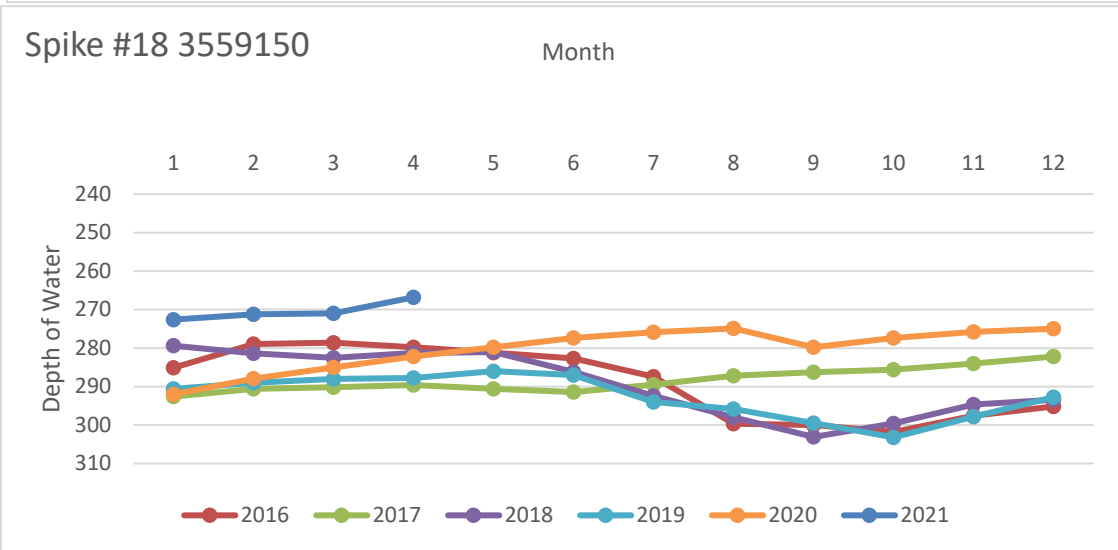

Rusk County Groundwater Conservation District Monitor Well Graphs - Page 2 of 6