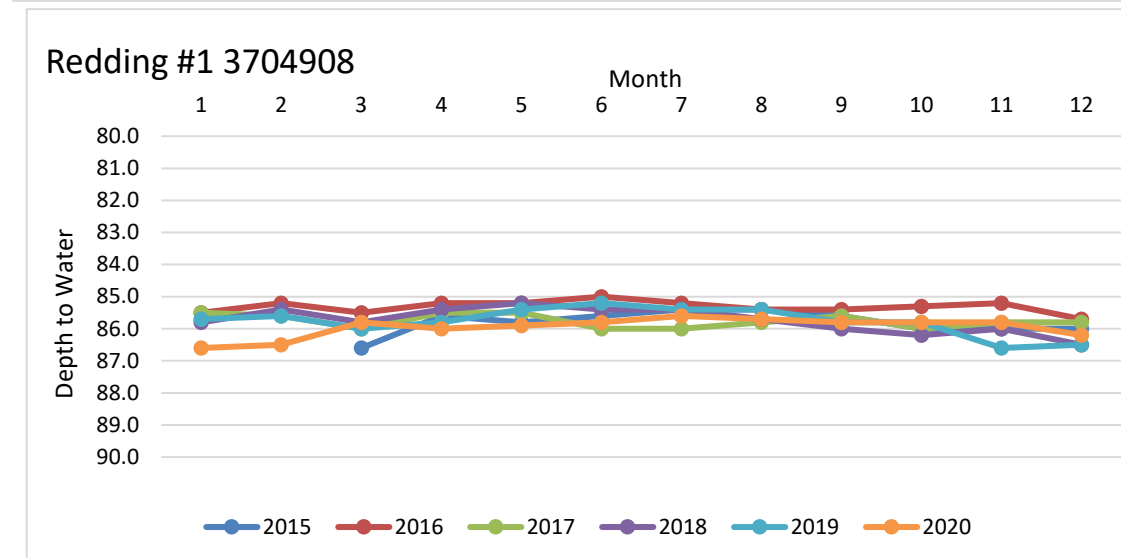

Rusk County Groundwater Conservation District Monitor Well Graphs - Page 3 of 6