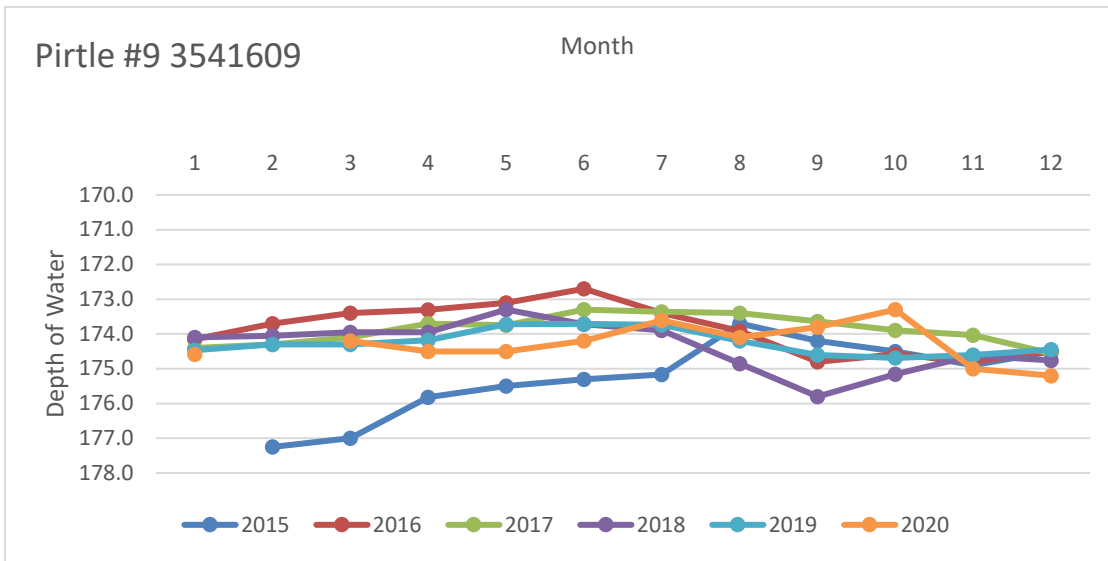

Rusk County Groundwater Conservation District Monitor Well Graphs - Page 5 of 6