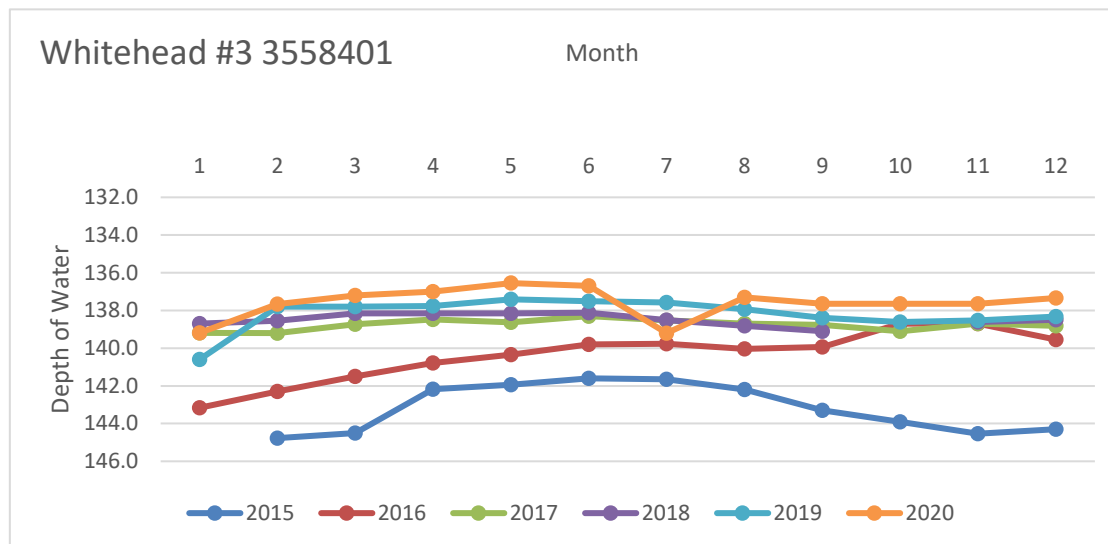

Rusk County Groundwater Conservation District Monitor Well Graphs - Page 5 of 6