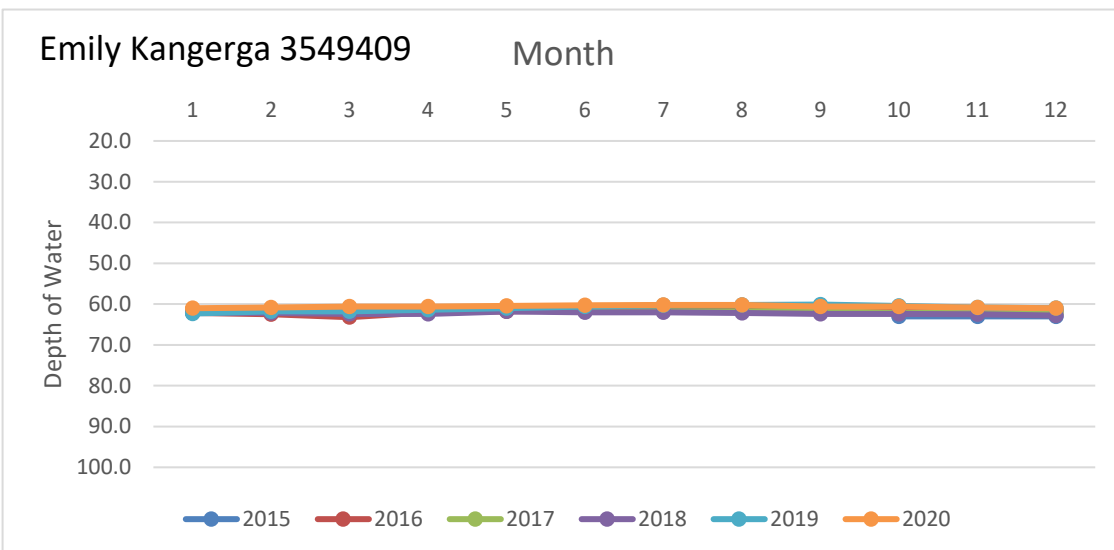

# Rusk County Groundwater Conservation District Monitor Well Graphs - Page 1 of 6