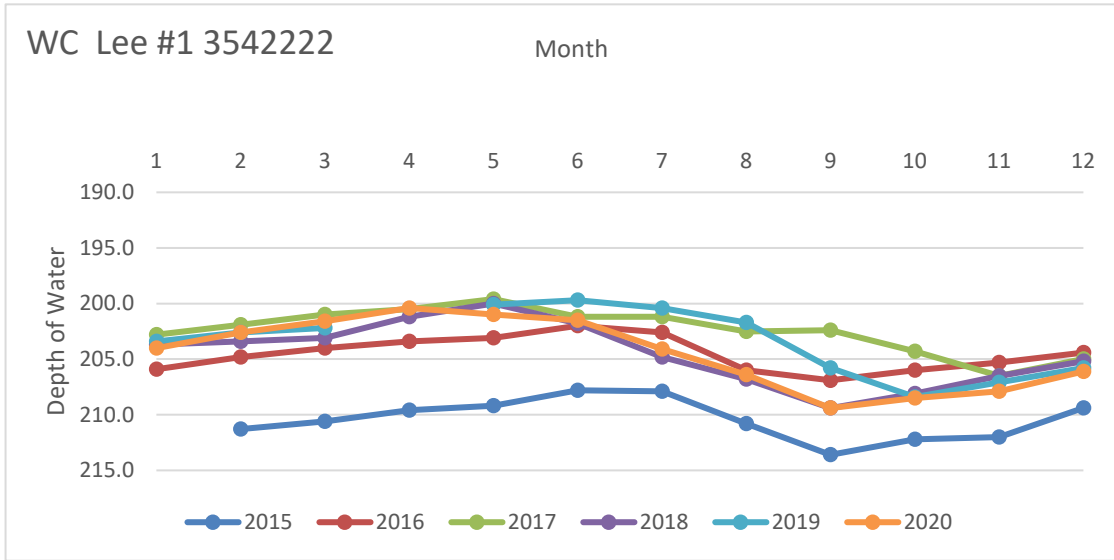

# Rusk County Groundwater Conservation District Monitor Well Graphs - Page 1 of 6