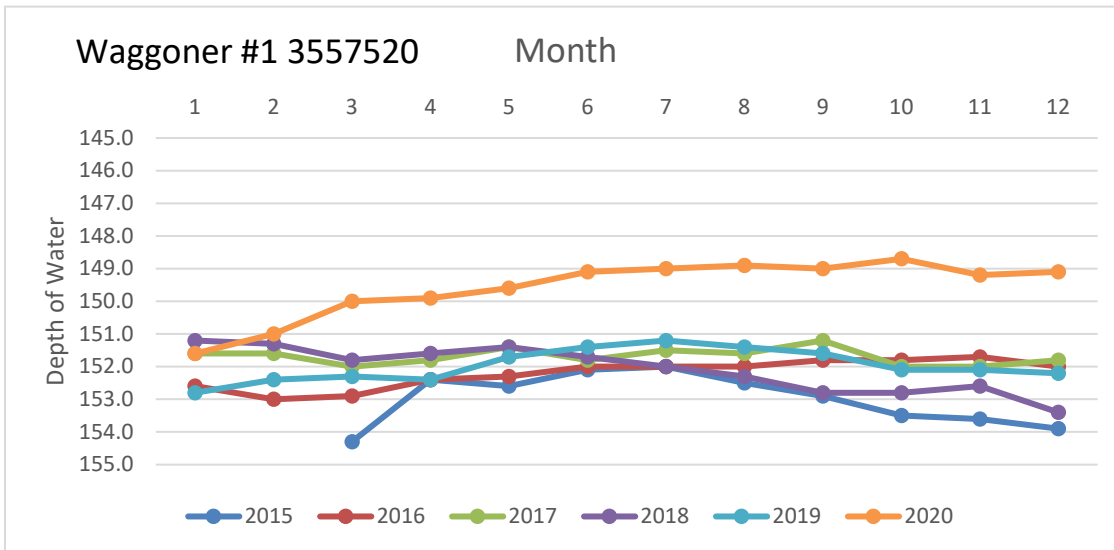

# Rusk County Groundwater Conservation District Monitor Well Graphs - Page 1 of 6