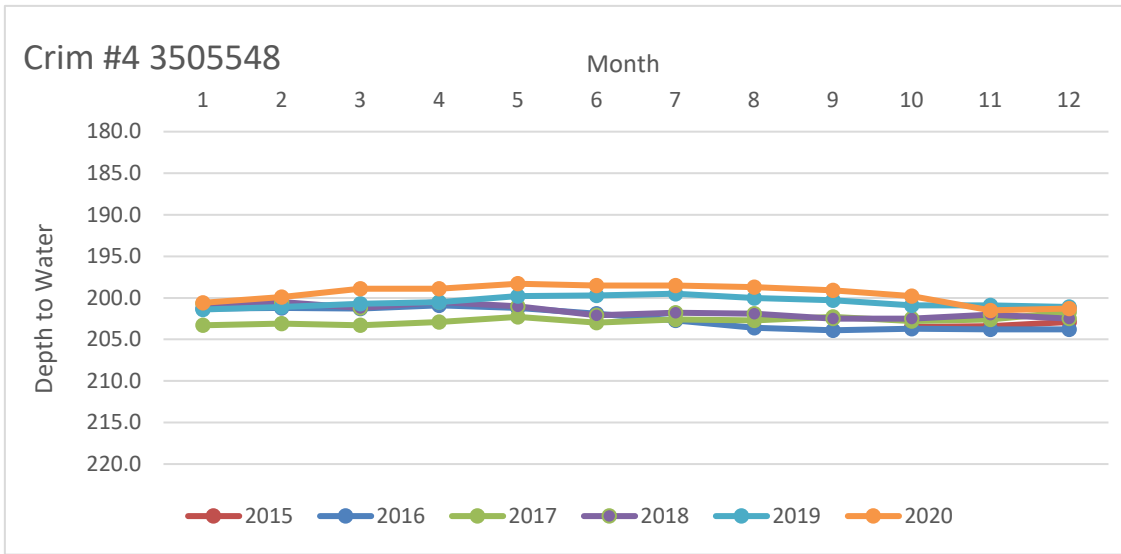

Rusk County Groundwater Conservation District Monitor Well Graphs - Page 3 of 6