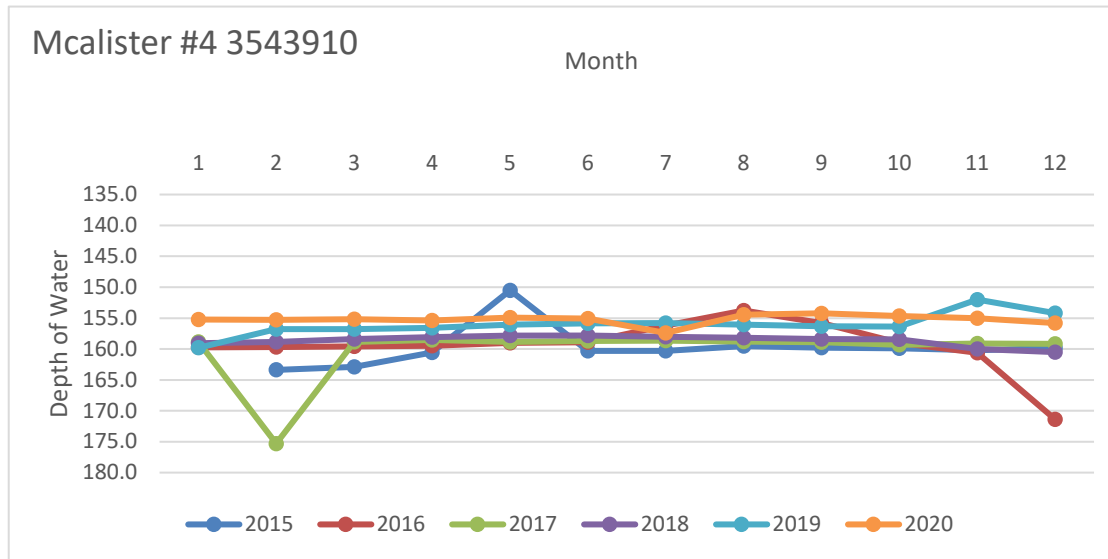

Rusk County Groundwater Conservation District Monitor Well Graphs - Page 5 of 6