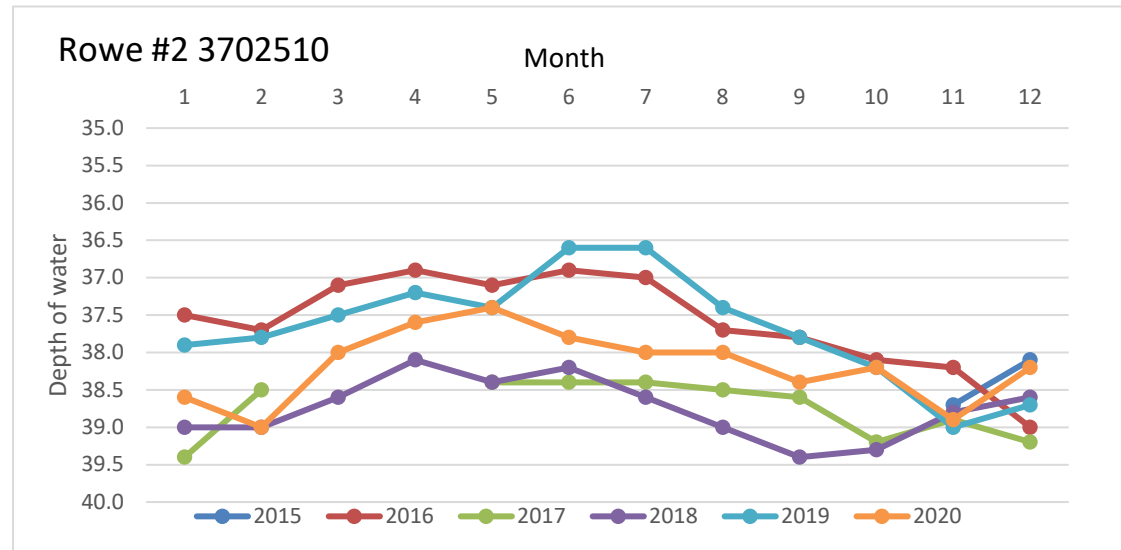

Rusk County Groundwater Conservation District Monitor Well Graphs - Page 3 of 6