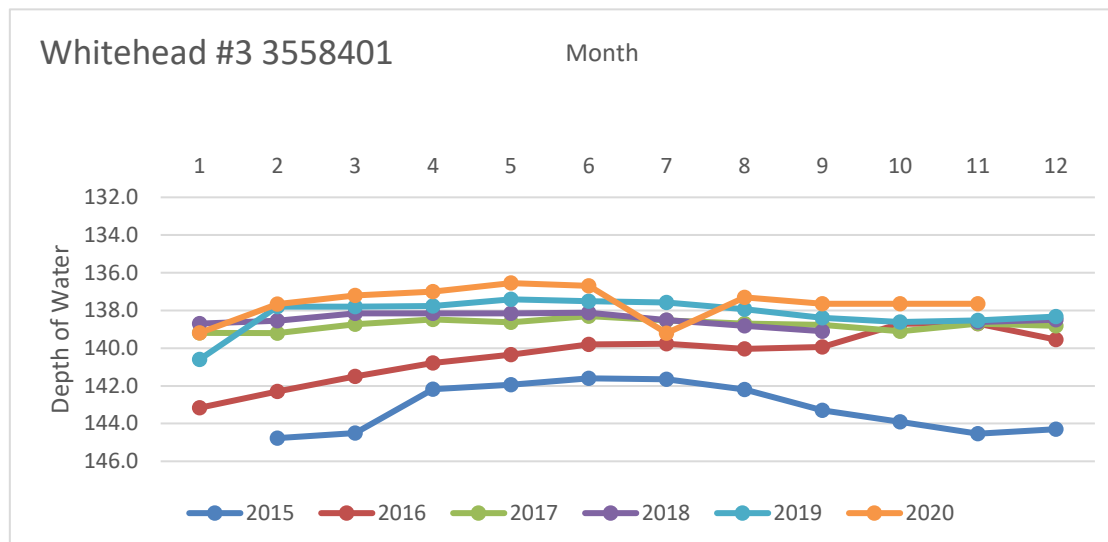

Rusk County Groundwater Conservation District Monitor Well Graphs - Page 1 of 6

Rusk County Groundwater Conservation District Monitor Well Graphs - Page 2 of 6

Rusk County Groundwater Conservation District Monitor Well Graphs - Page 5 of 6