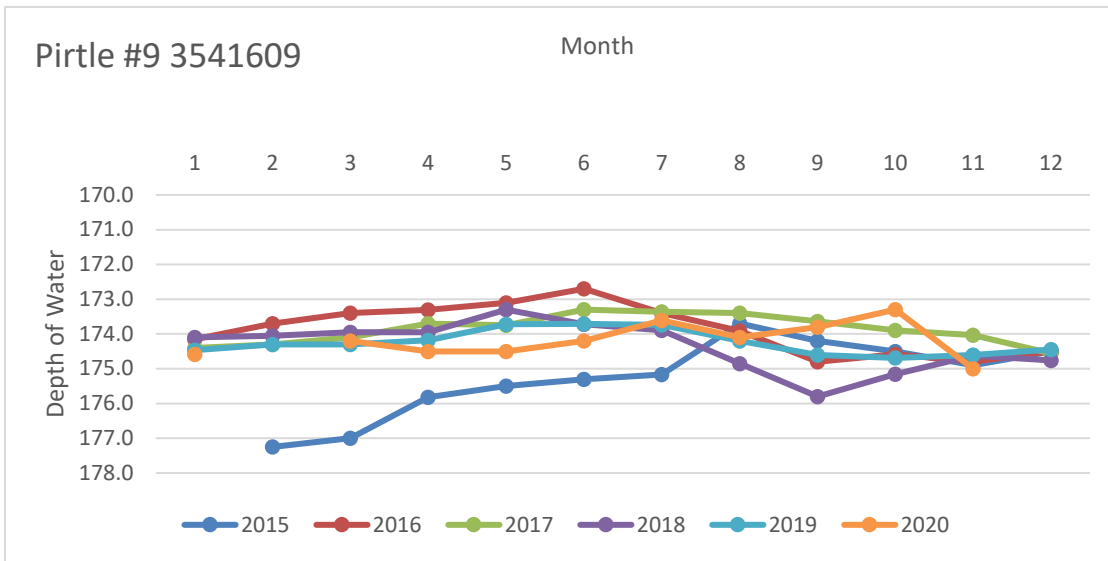

Rusk County Groundwater Conservation District Monitor Well Graphs - Page 1 of 6

Rusk County Groundwater Conservation District Monitor Well Graphs - Page 2 of 6

Rusk County Groundwater Conservation District Monitor Well Graphs - Page 5 of 6