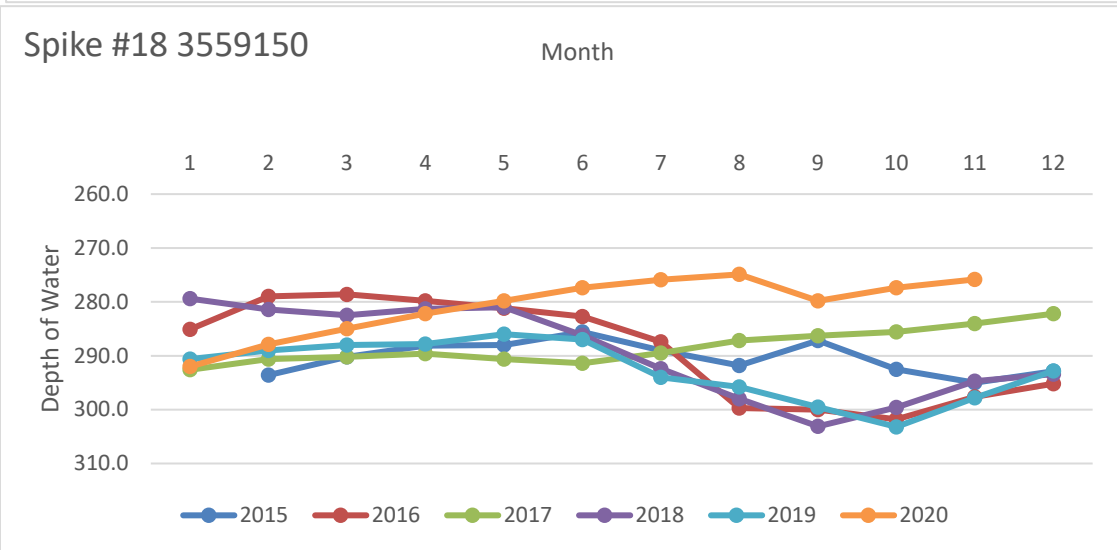

Rusk County Groundwater Conservation District Monitor Well Graphs - Page 1 of 6

Rusk County Groundwater Conservation District Monitor Well Graphs - Page 2 of 6

Rusk County Groundwater Conservation District Monitor Well Graphs - Page 5 of 6