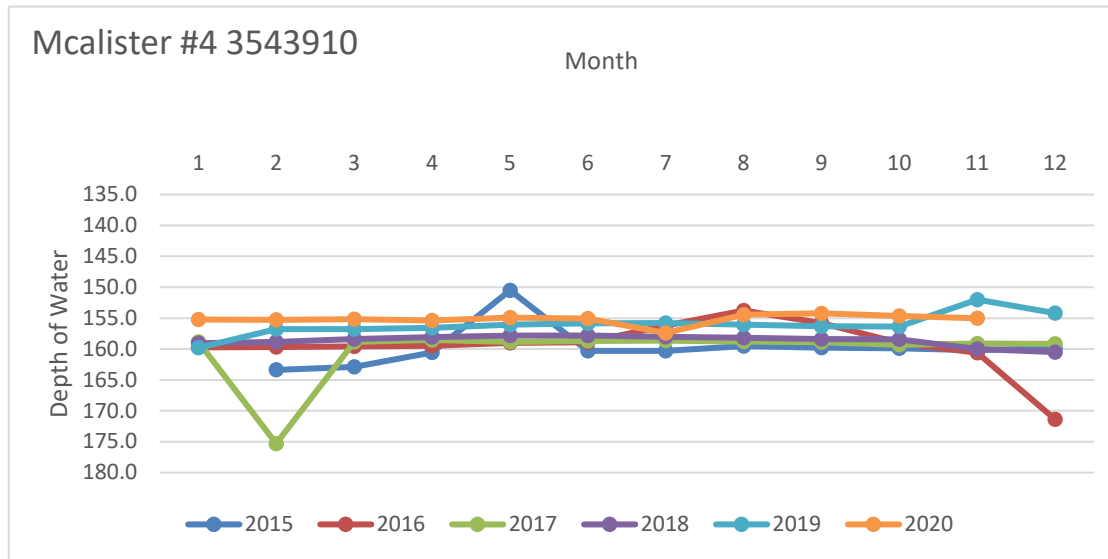

Rusk County Groundwater Conservation District Monitor Well Graphs - Page 1 of 6

Rusk County Groundwater Conservation District Monitor Well Graphs - Page 2 of 6

Rusk County Groundwater Conservation District Monitor Well Graphs - Page 5 of 6