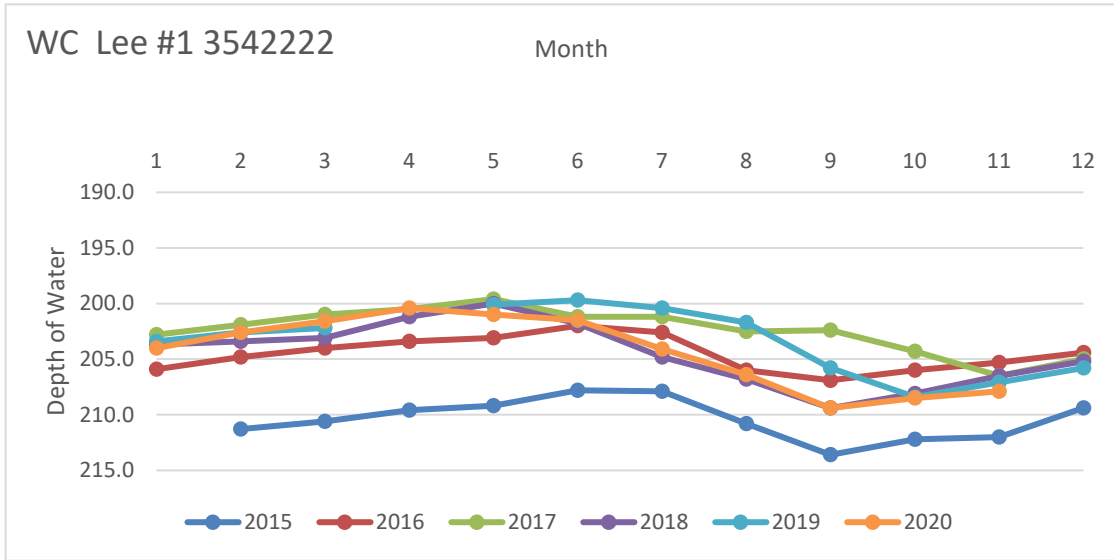

Rusk County Groundwater Conservation District Monitor Well Graphs - Page 1 of 6

Rusk County Groundwater Conservation District Monitor Well Graphs - Page 2 of 6

Rusk County Groundwater Conservation District Monitor Well Graphs - Page 5 of 6