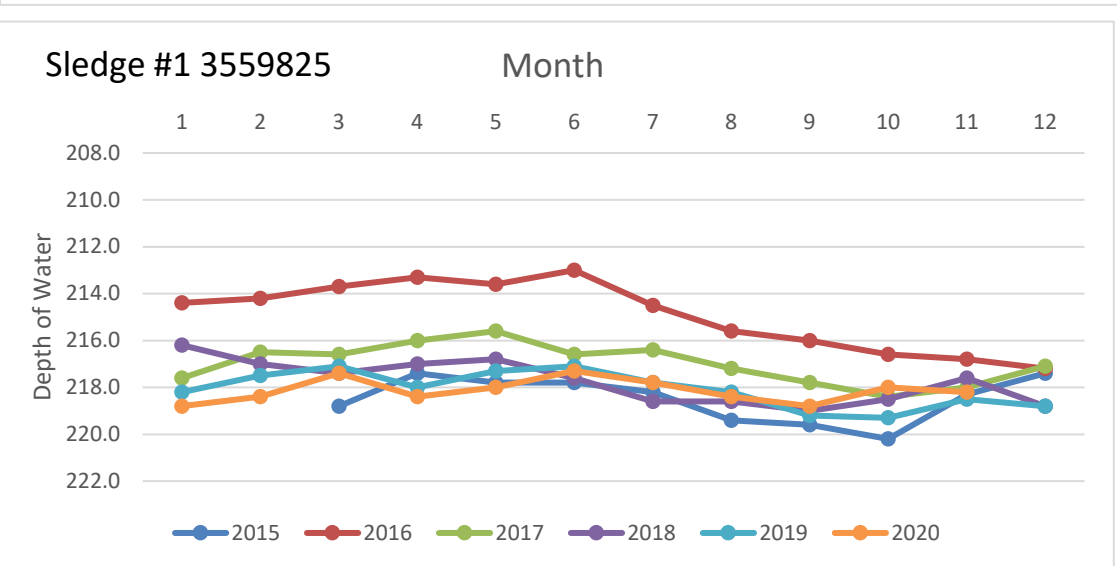

Rusk County Groundwater Conservation District Monitor Well Graphs - Page 1 of 6

Rusk County Groundwater Conservation District Monitor Well Graphs - Page 2 of 6

Rusk County Groundwater Conservation District Monitor Well Graphs - Page 5 of 6