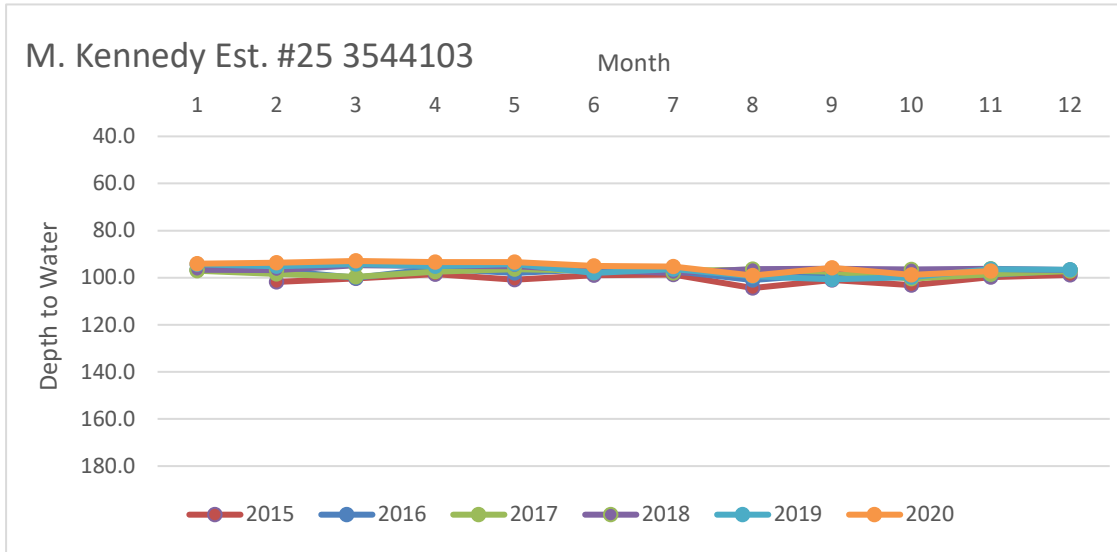

Rusk County Groundwater Conservation District Monitor Well Graphs - Page 1 of 6

Rusk County Groundwater Conservation District Monitor Well Graphs - Page 2 of 6

Rusk County Groundwater Conservation District Monitor Well Graphs - Page 5 of 6