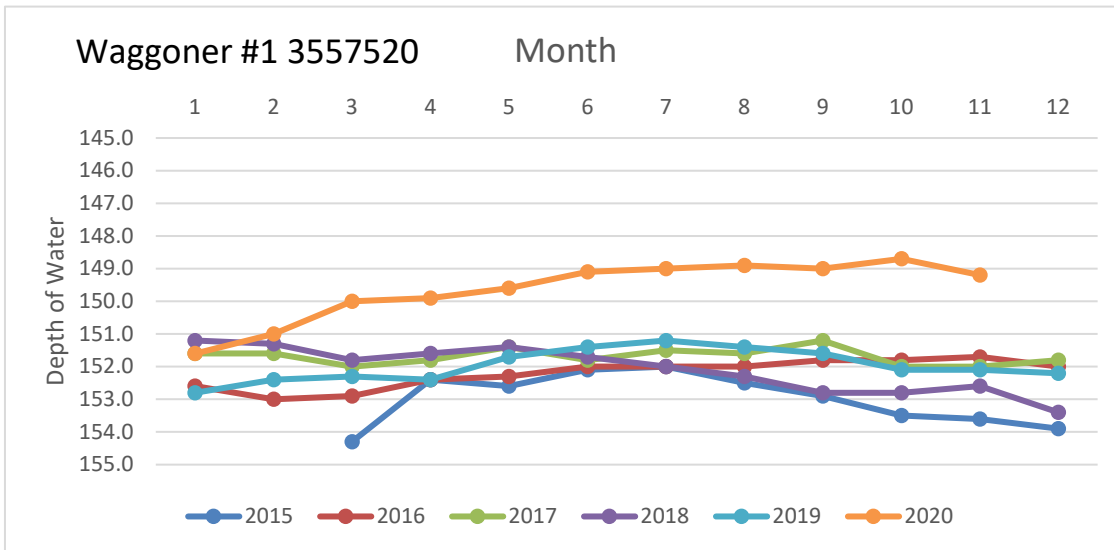

Rusk County Groundwater Conservation District Monitor Well Graphs - Page 1 of 6

Rusk County Groundwater Conservation District Monitor Well Graphs - Page 2 of 6

Rusk County Groundwater Conservation District Monitor Well Graphs - Page 5 of 6