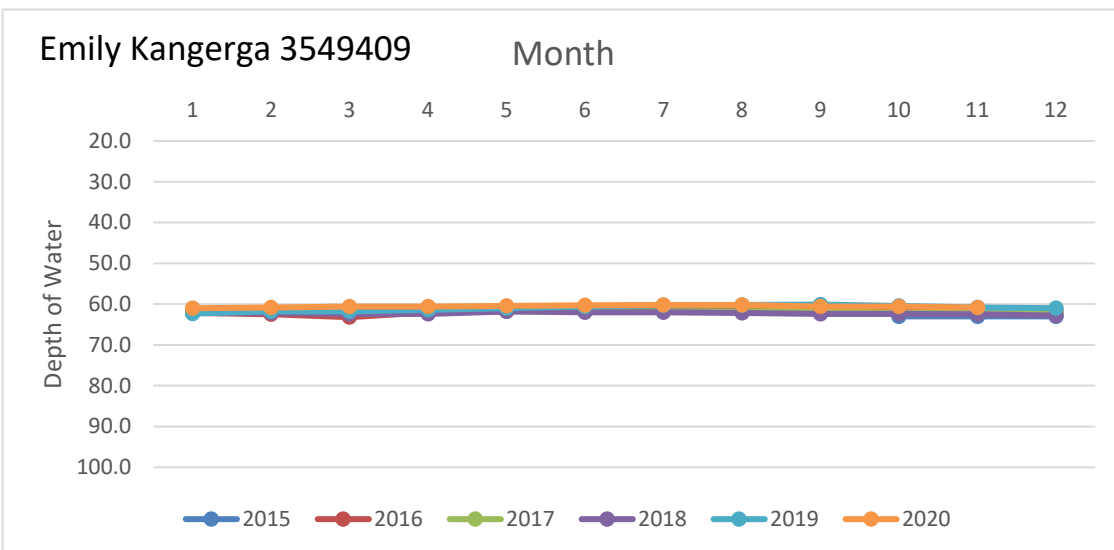

Rusk County Groundwater Conservation District Monitor Well Graphs - Page 1 of 6

Rusk County Groundwater Conservation District Monitor Well Graphs - Page 2 of 6

Rusk County Groundwater Conservation District Monitor Well Graphs - Page 5 of 6