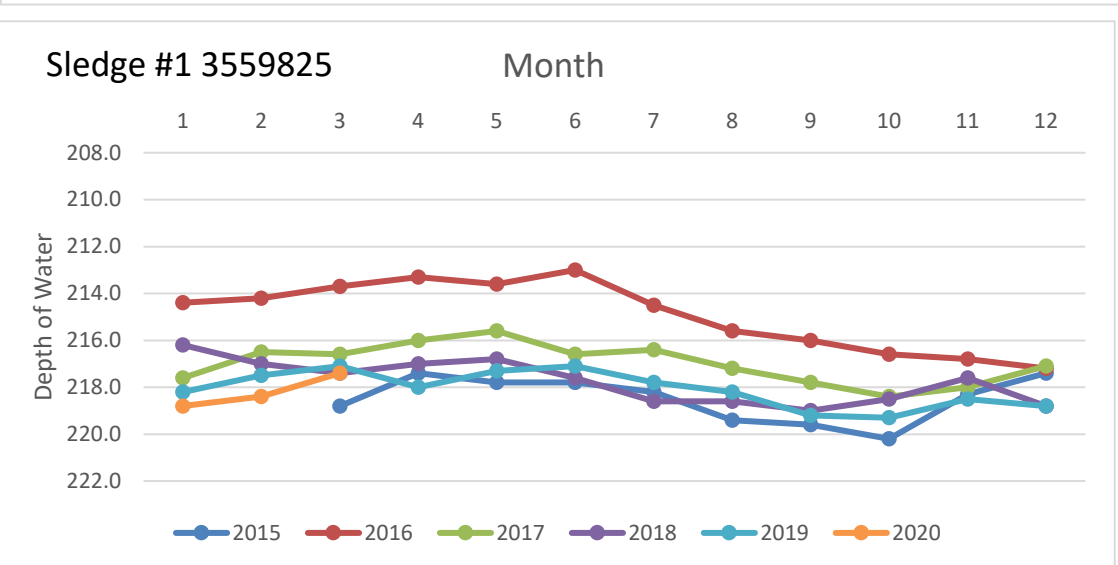

Rusk County Groundwater Conservation District Monitor Well Graphs - Page 1 of 6

Rusk County Groundwater Conservation District Monitor Well Graphs - Page 2 of 6

Rusk County Groundwater Conservation District Monitor Well Graphs - Page 6 of 6