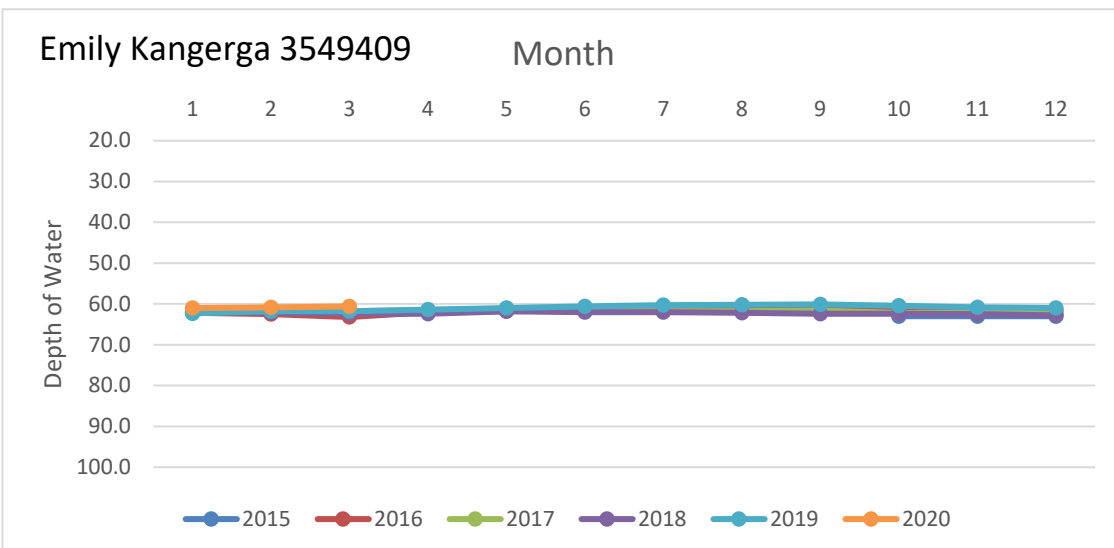

Rusk County Groundwater Conservation District Monitor Well Graphs - Page 1 of 6

Rusk County Groundwater Conservation District Monitor Well Graphs - Page 2 of 6

Rusk County Groundwater Conservation District Monitor Well Graphs - Page 6 of 6