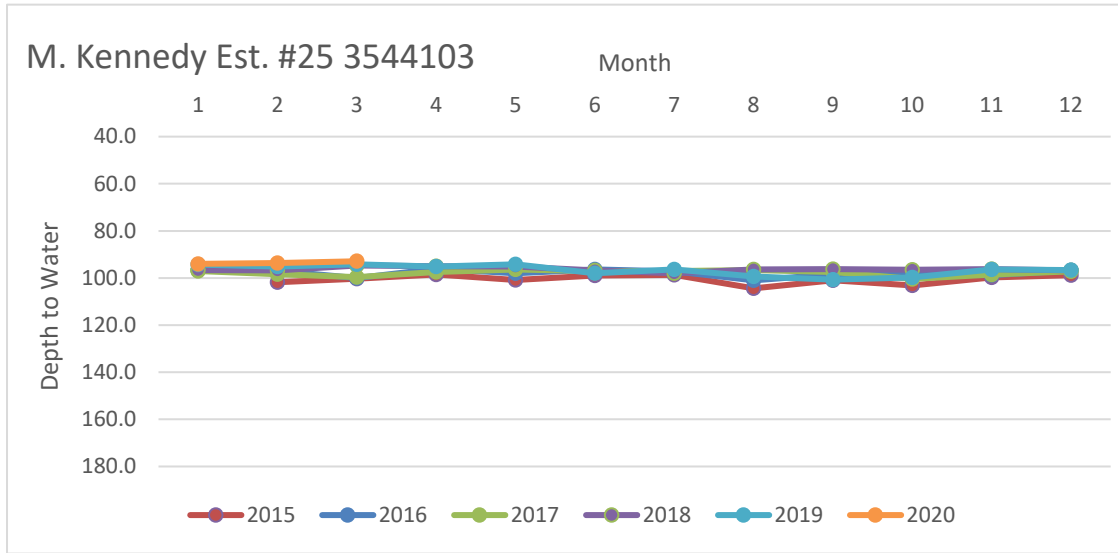

Rusk County Groundwater Conservation District Monitor Well Graphs - Page 1 of 6

Rusk County Groundwater Conservation District Monitor Well Graphs - Page 2 of 6

Rusk County Groundwater Conservation District Monitor Well Graphs - Page 6 of 6