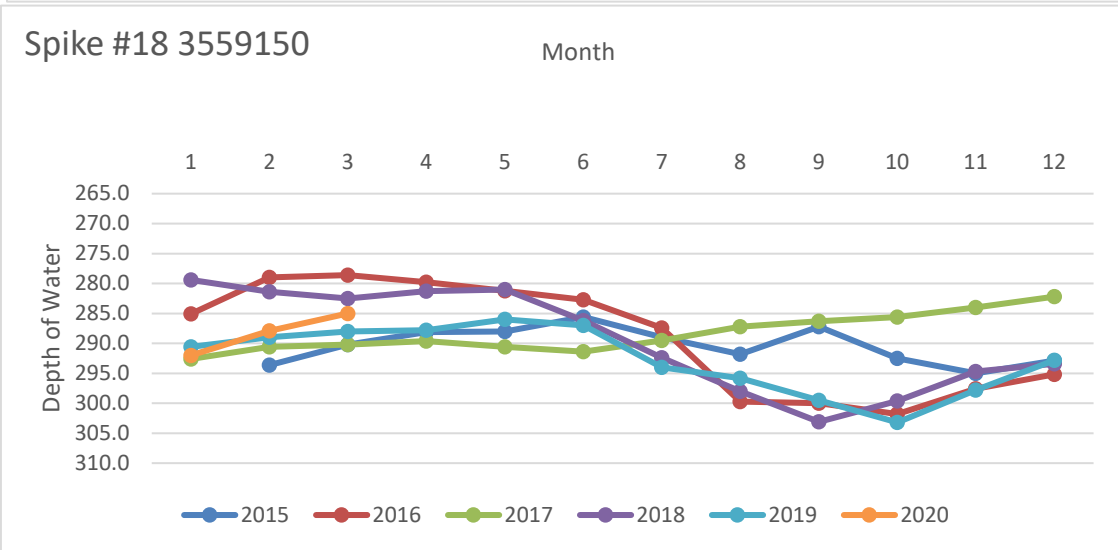

Rusk County Groundwater Conservation District Monitor Well Graphs - Page 1 of 6

Rusk County Groundwater Conservation District Monitor Well Graphs - Page 2 of 6

Rusk County Groundwater Conservation District Monitor Well Graphs - Page 6 of 6