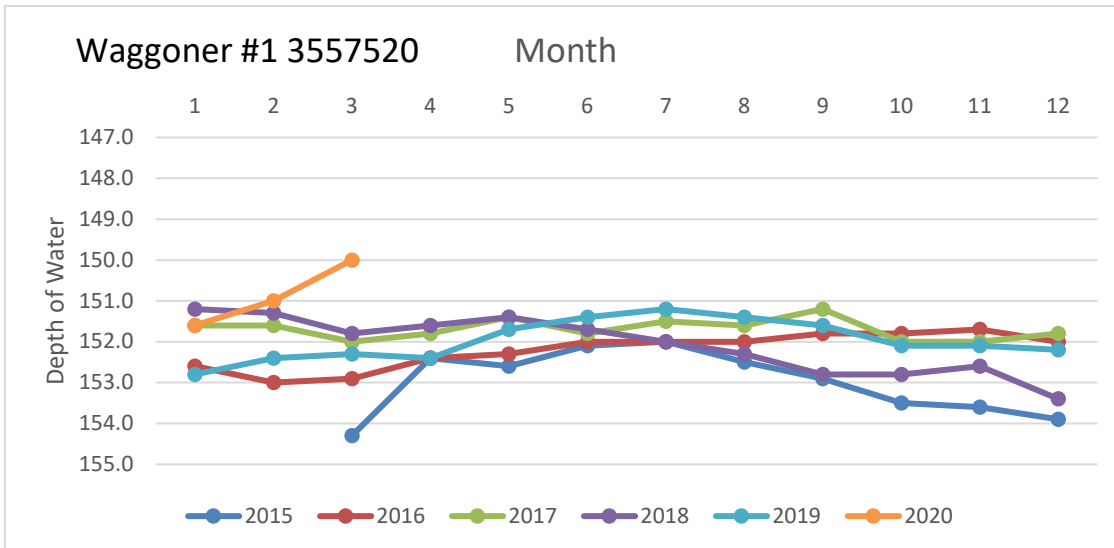

Rusk County Groundwater Conservation District Monitor Well Graphs - Page 1 of 6

Rusk County Groundwater Conservation District Monitor Well Graphs - Page 2 of 6

Rusk County Groundwater Conservation District Monitor Well Graphs - Page 6 of 6