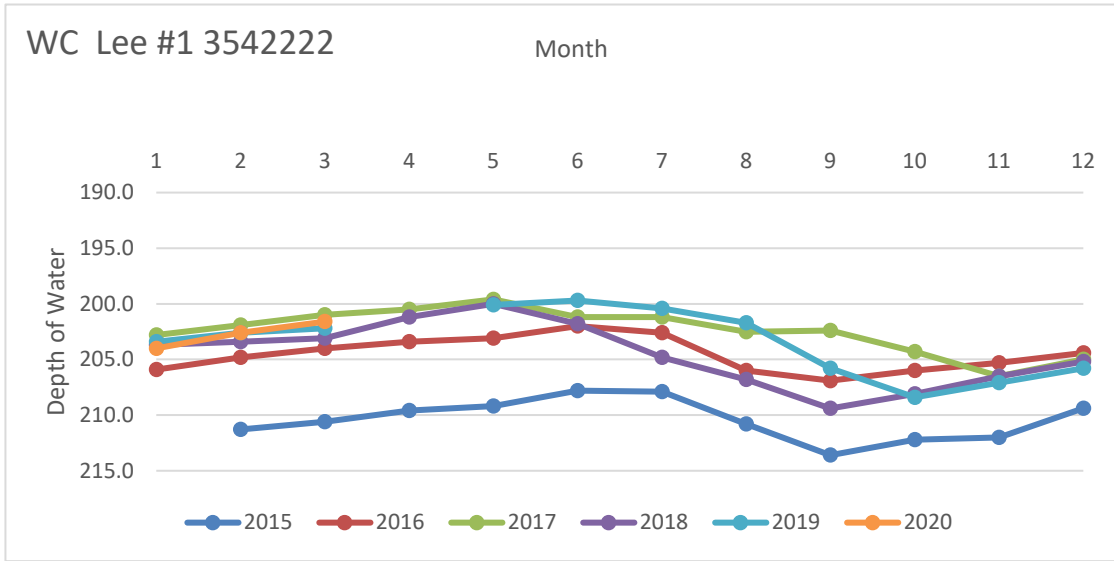

Rusk County Groundwater Conservation District Monitor Well Graphs - Page 1 of 6

Rusk County Groundwater Conservation District Monitor Well Graphs - Page 2 of 6

Rusk County Groundwater Conservation District Monitor Well Graphs - Page 6 of 6