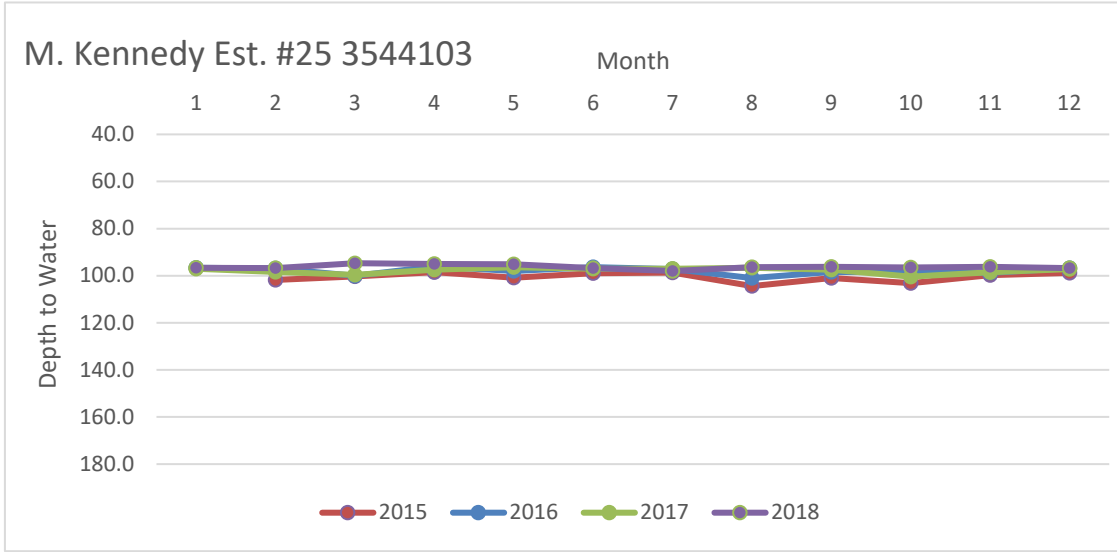

Rusk County Groundwater Conservation District Monitor Well Graphs - Page 1 of 6

Rusk County Groundwater Conservation District Monitor Well Graphs - Page 2 of 6

Rusk County Groundwater Conservation District Monitor Well Graphs - Page 3 of 6