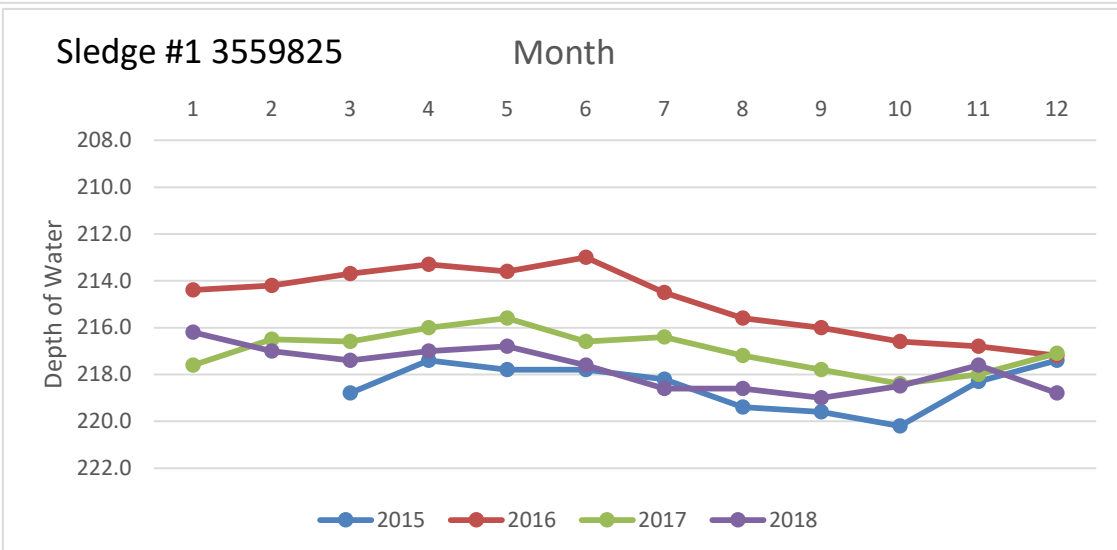

Rusk County Groundwater Conservation District Monitor Well Graphs - Page 1 of 6

Rusk County Groundwater Conservation District Monitor Well Graphs - Page 2 of 6

Rusk County Groundwater Conservation District Monitor Well Graphs - Page 3 of 6