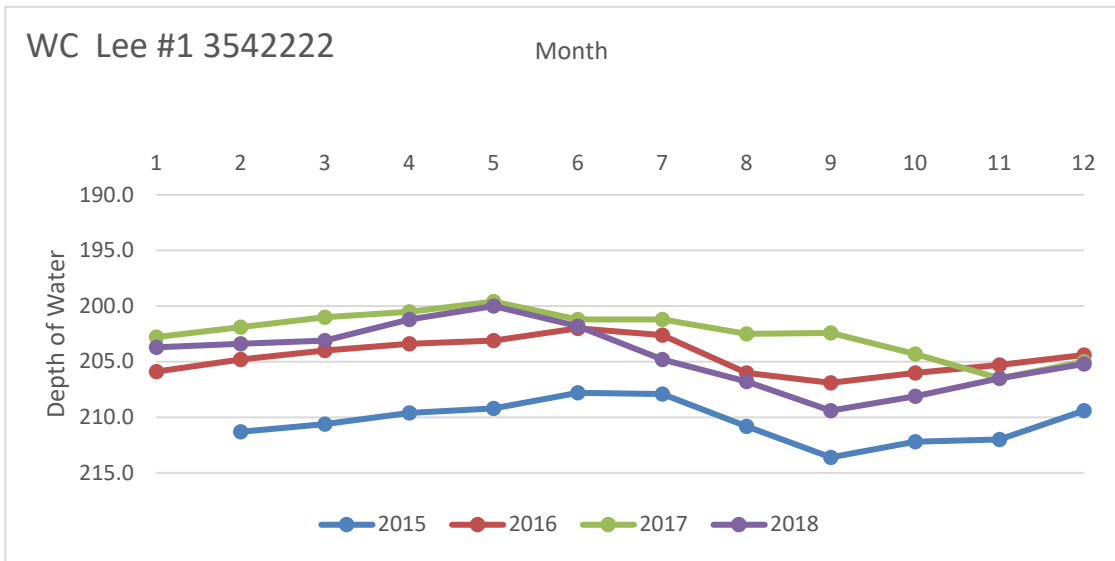

Rusk County Groundwater Conservation District Monitor Well Graphs - Page 1 of 6

Rusk County Groundwater Conservation District Monitor Well Graphs - Page 2 of 6

Rusk County Groundwater Conservation District Monitor Well Graphs - Page 3 of 6