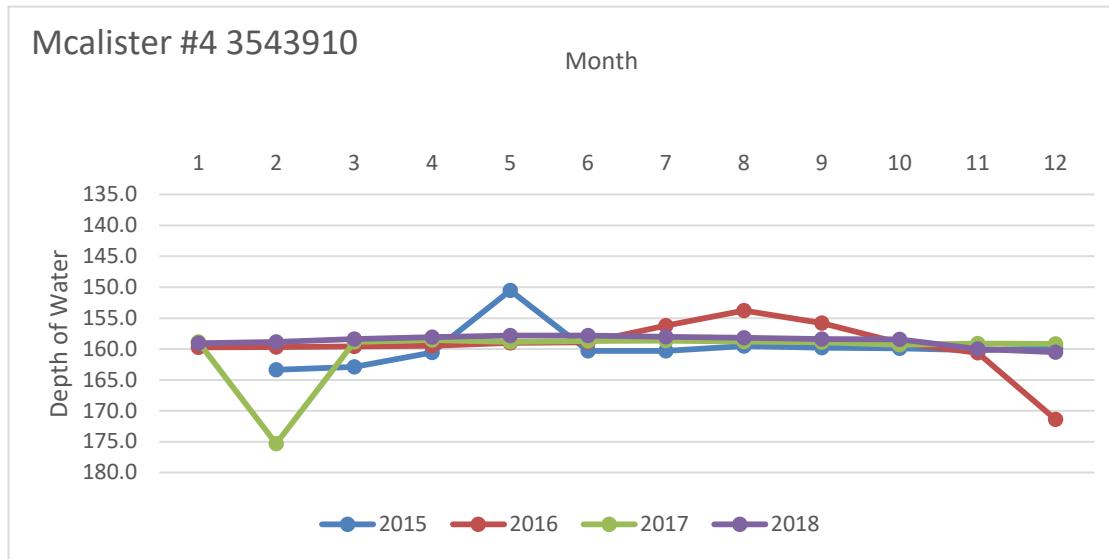

Rusk County Groundwater Conservation District Monitor Well Graphs - Page 5 of 6