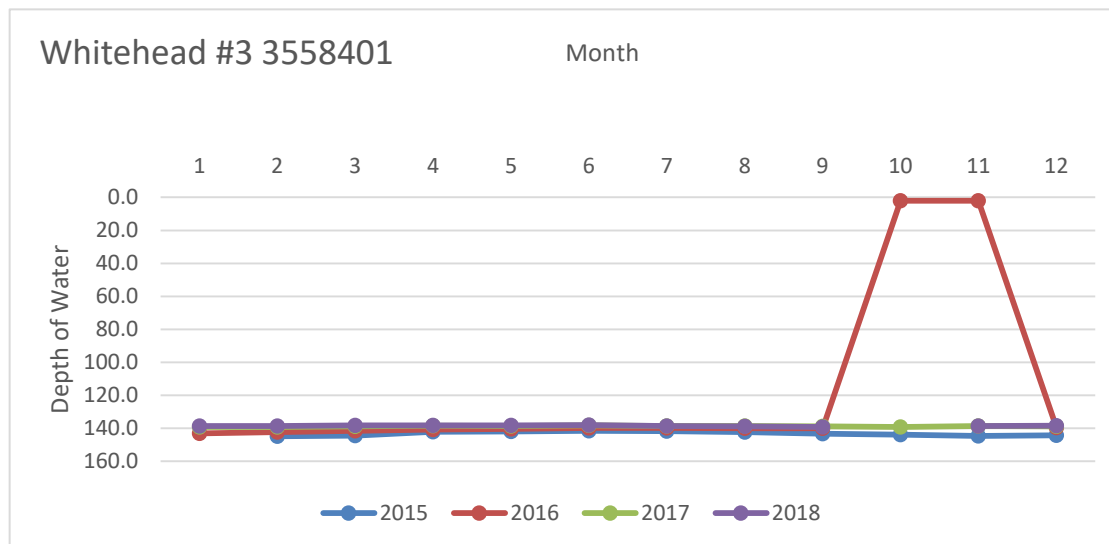

Rusk County Groundwater Conservation District Monitor Well Graphs - Page 5 of 6