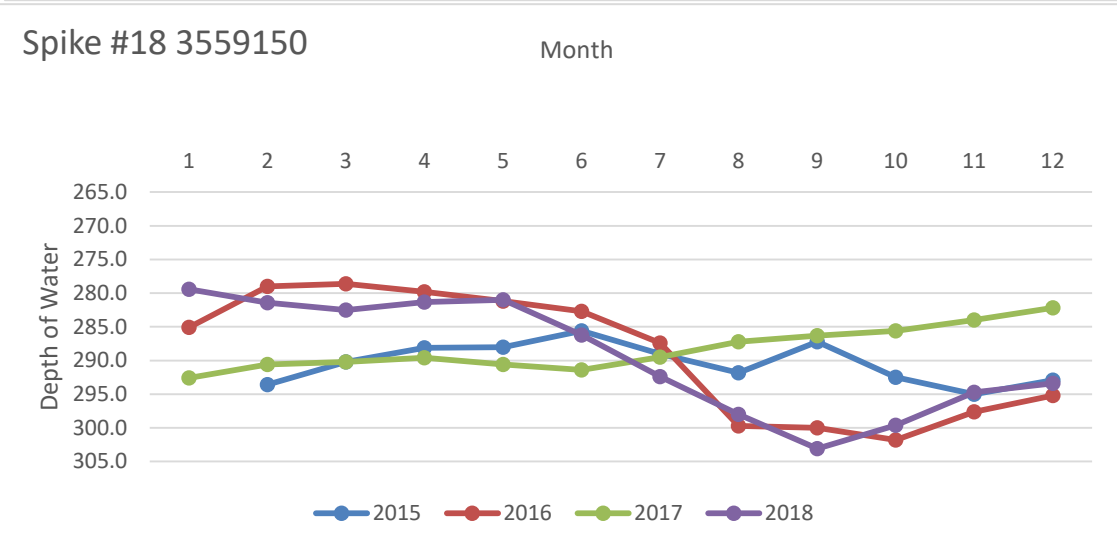

Rusk County Groundwater Conservation District Monitor Well Graphs - Page 1 of 6

Rusk County Groundwater Conservation District Monitor Well Graphs - Page 2 of 6

Rusk County Groundwater Conservation District Monitor Well Graphs - Page 3 of 6