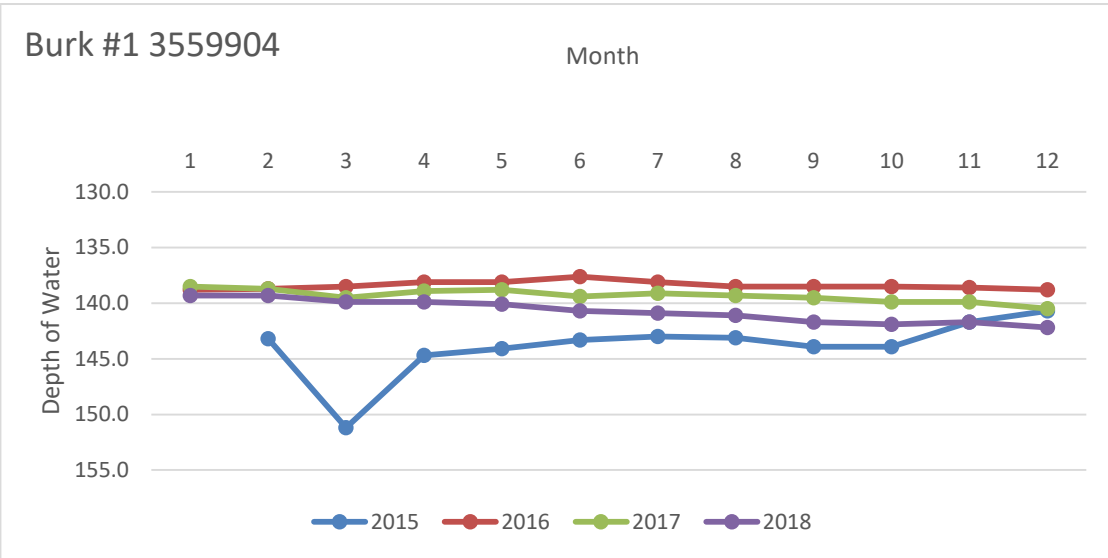

Rusk County Groundwater Conservation District Monitor Well Graphs - Page 4 of 6