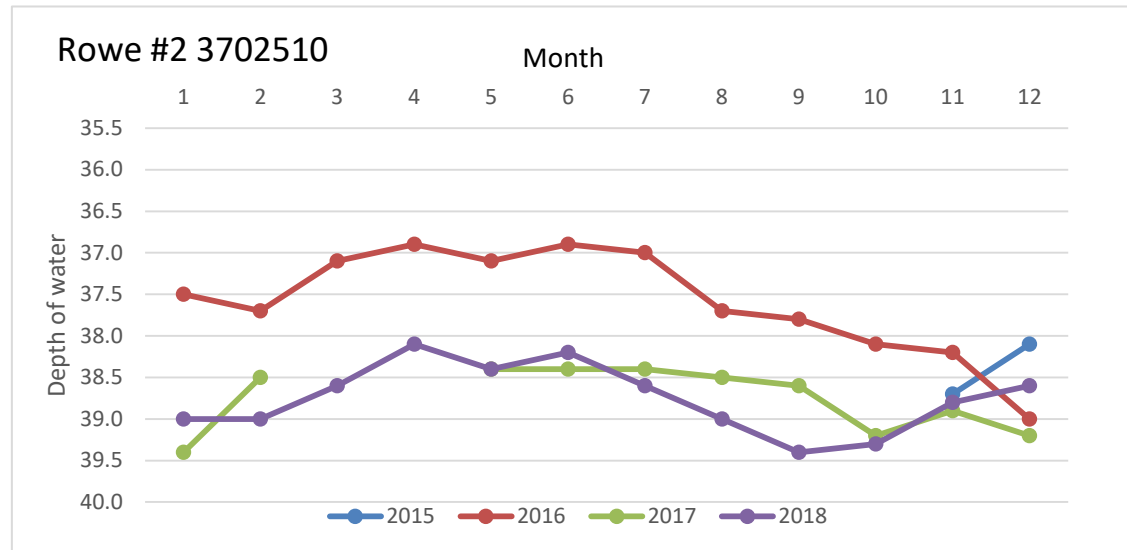

Rusk County Groundwater Conservation District Monitor Well Graphs - Page 1 of 6

Rusk County Groundwater Conservation District Monitor Well Graphs - Page 2 of 6

Rusk County Groundwater Conservation District Monitor Well Graphs - Page 3 of 6