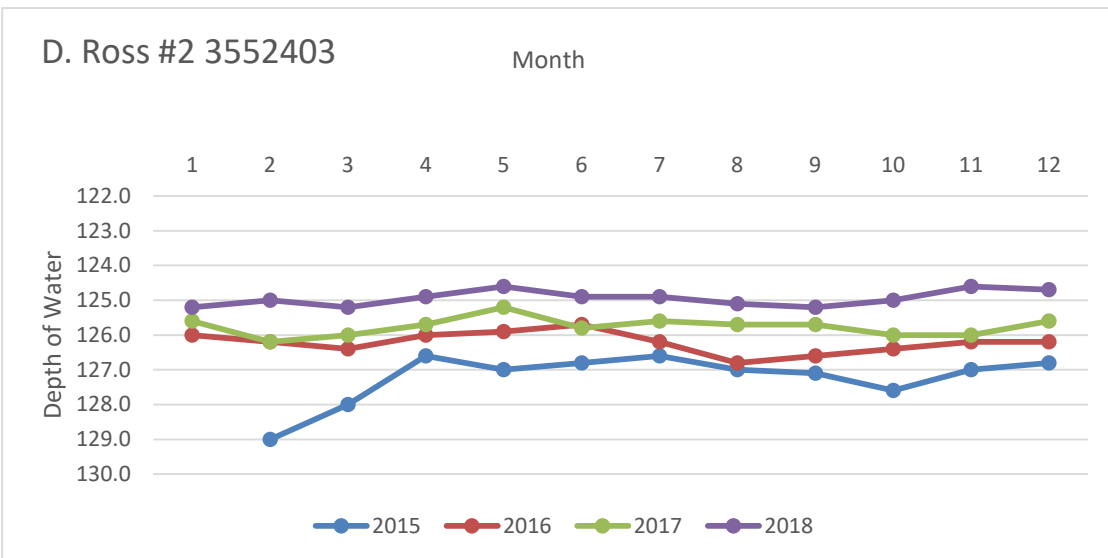

Rusk County Groundwater Conservation District Monitor Well Graphs - Page 4 of 6