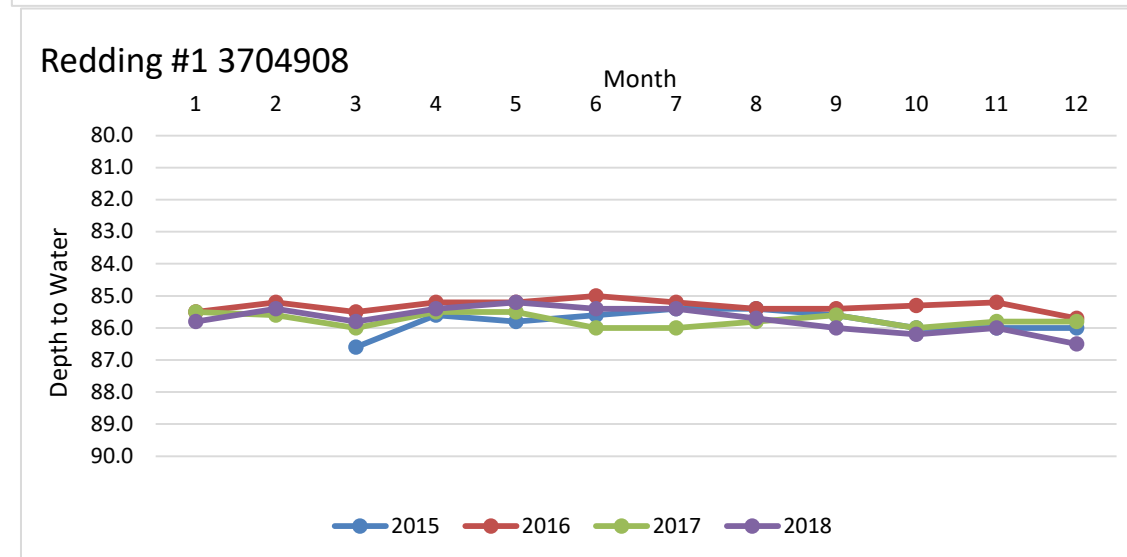

Rusk County Groundwater Conservation District Monitor Well Graphs - Page 1 of 6

Rusk County Groundwater Conservation District Monitor Well Graphs - Page 2 of 6

Rusk County Groundwater Conservation District Monitor Well Graphs - Page 3 of 6