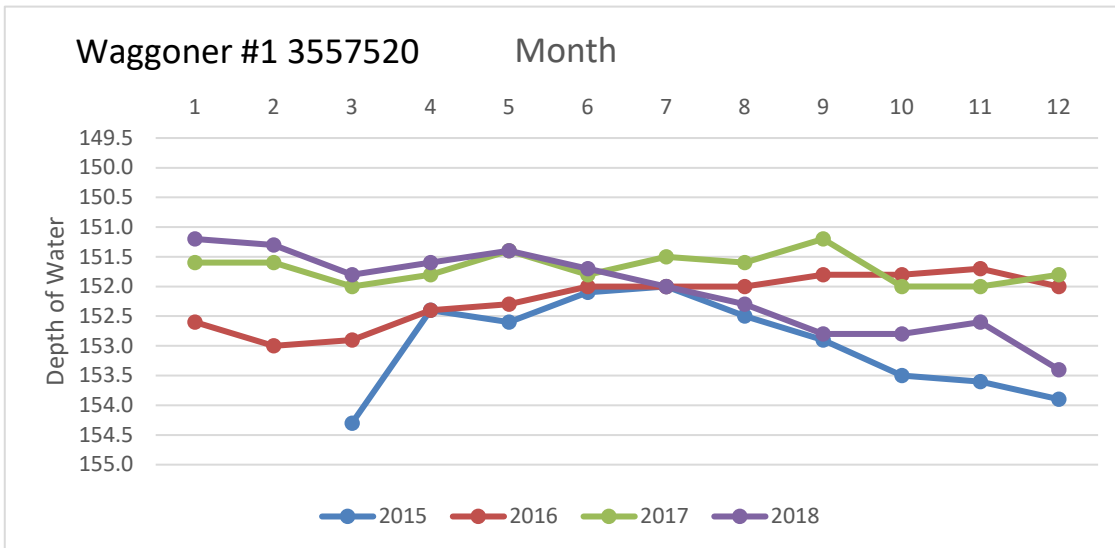

Rusk County Groundwater Conservation District Monitor Well Graphs - Page 1 of 6

Rusk County Groundwater Conservation District Monitor Well Graphs - Page 2 of 6

Rusk County Groundwater Conservation District Monitor Well Graphs - Page 3 of 6