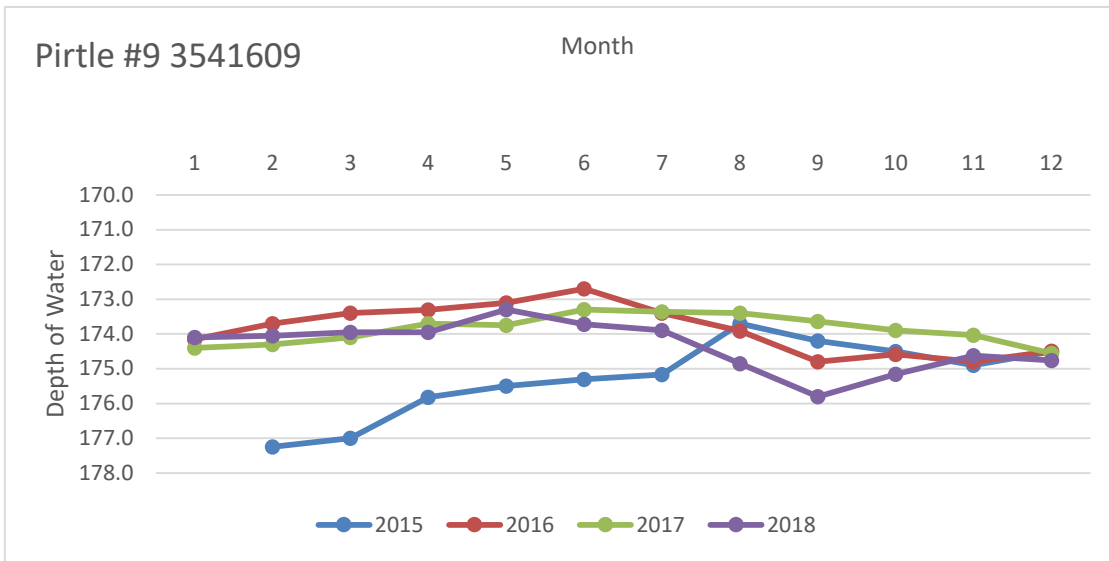

Rusk County Groundwater Conservation District Monitor Well Graphs - Page 5 of 6