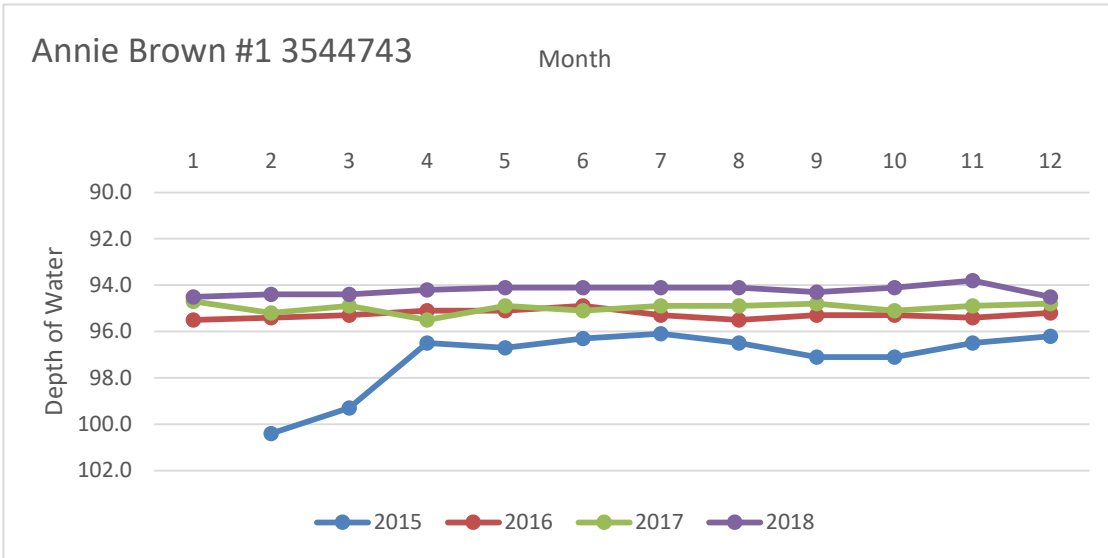

Rusk County Groundwater Conservation District Monitor Well Graphs - Page 4 of 6