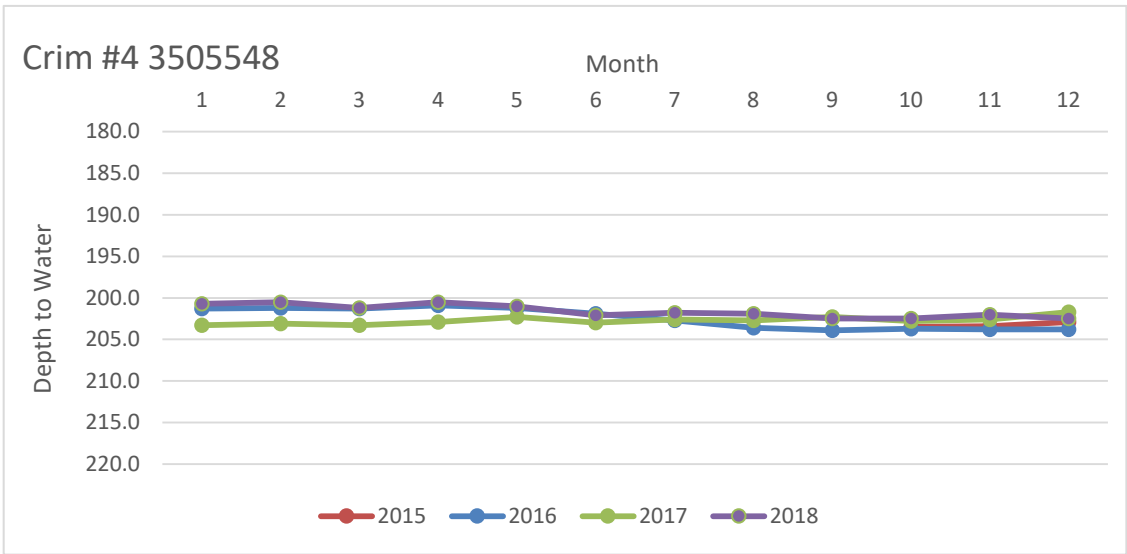

Rusk County Groundwater Conservation District Monitor Well Graphs - Page 1 of 6

Rusk County Groundwater Conservation District Monitor Well Graphs - Page 2 of 6

Rusk County Groundwater Conservation District Monitor Well Graphs - Page 3 of 6