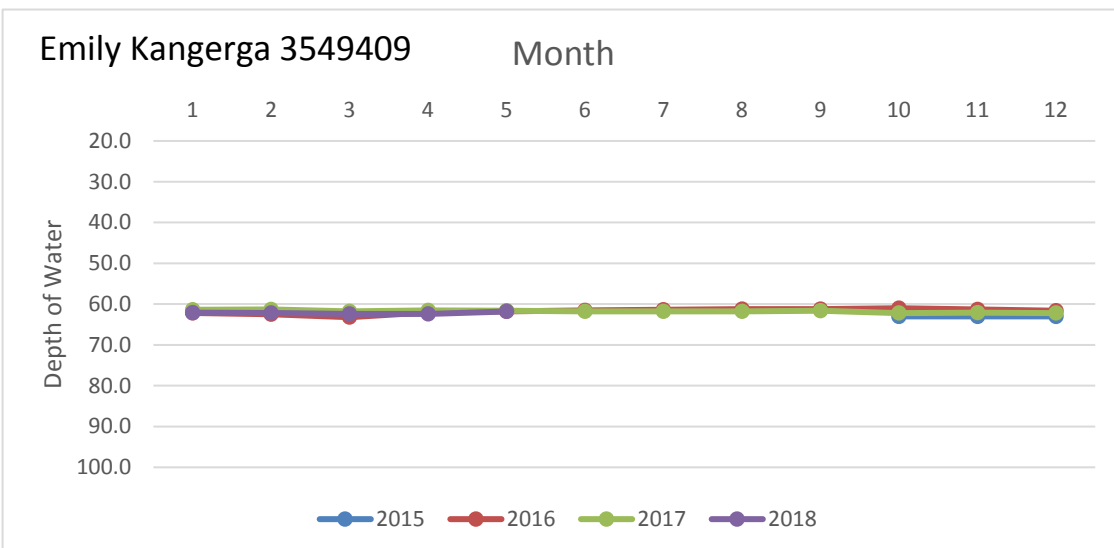

Rusk County Groundwater Conservation District Monitor Well Graphs - Page 1 of 6

Rusk County Groundwater Conservation District Monitor Well Graphs - Page 2 of 6

Rusk County Groundwater Conservation District Monitor Well Graphs - Page 3 of 6