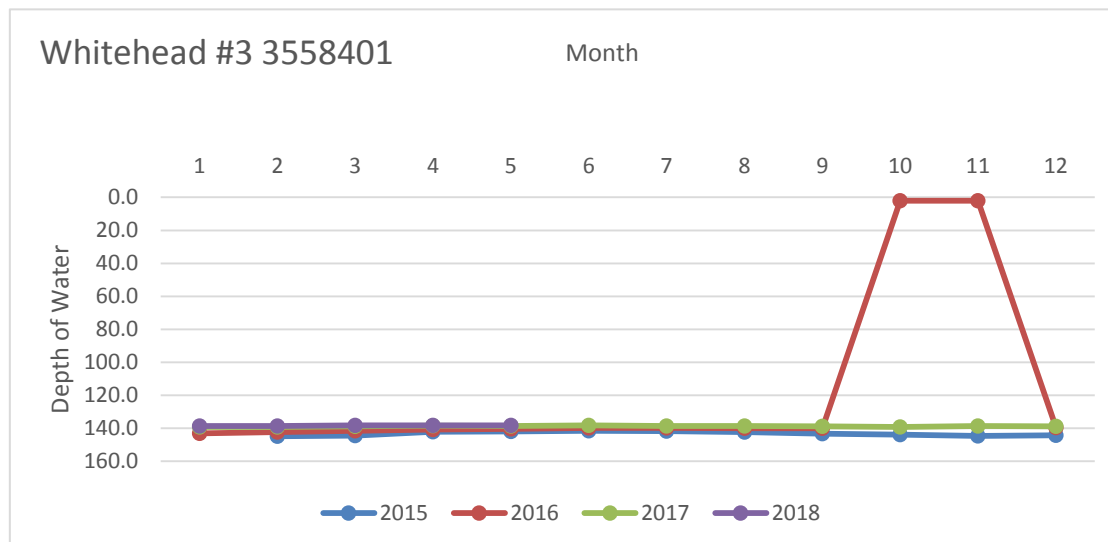

Rusk County Groundwater Conservation District Monitor Well Graphs - Page 5 of 6