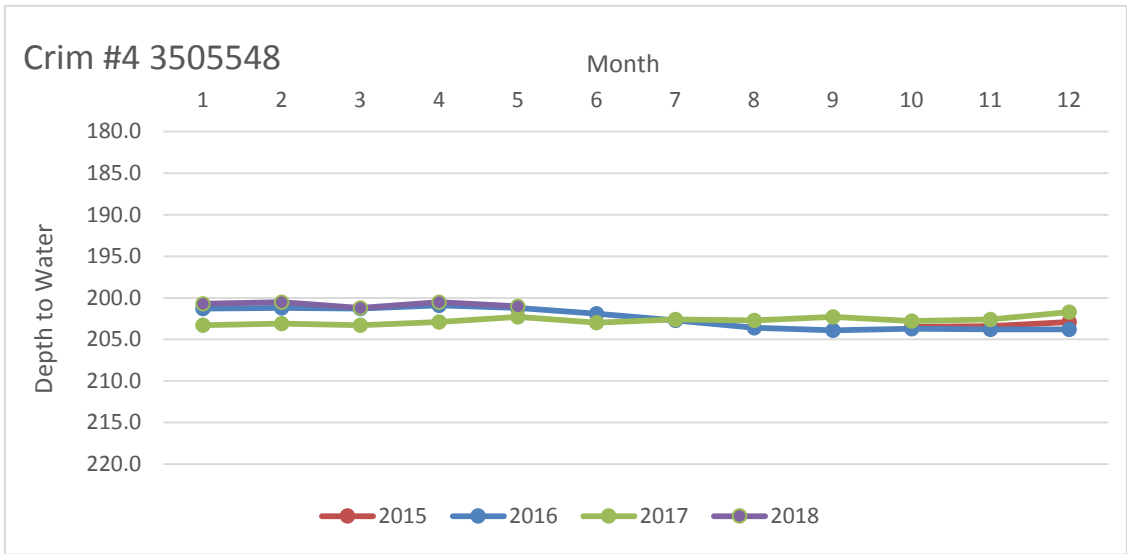

Rusk County Groundwater Conservation District Monitor Well Graphs - Page 1 of 6

Rusk County Groundwater Conservation District Monitor Well Graphs - Page 2 of 6

Rusk County Groundwater Conservation District Monitor Well Graphs - Page 3 of 6