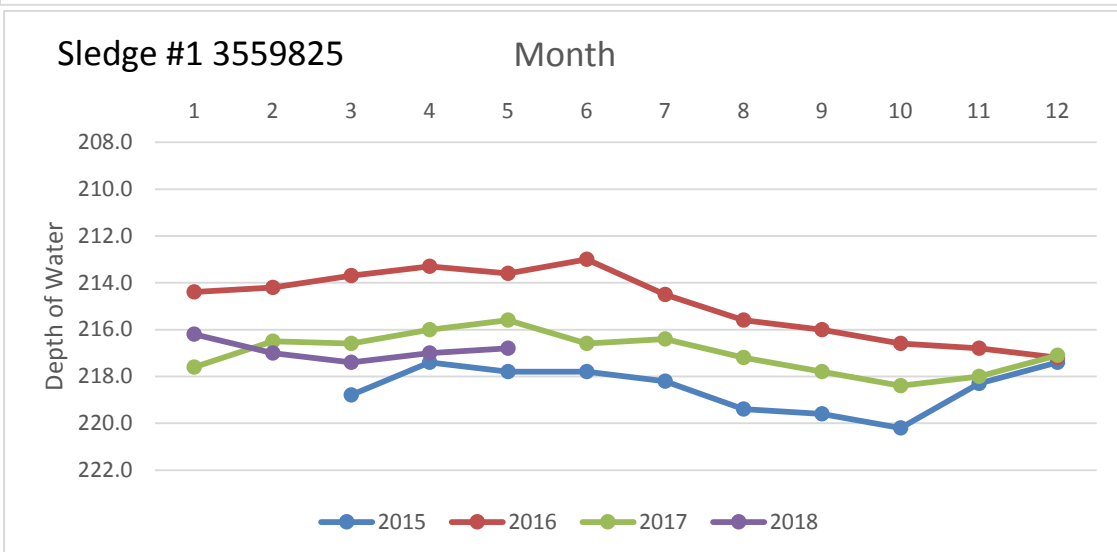

Rusk County Groundwater Conservation District Monitor Well Graphs - Page 1 of 6

Rusk County Groundwater Conservation District Monitor Well Graphs - Page 2 of 6

Rusk County Groundwater Conservation District Monitor Well Graphs - Page 3 of 6