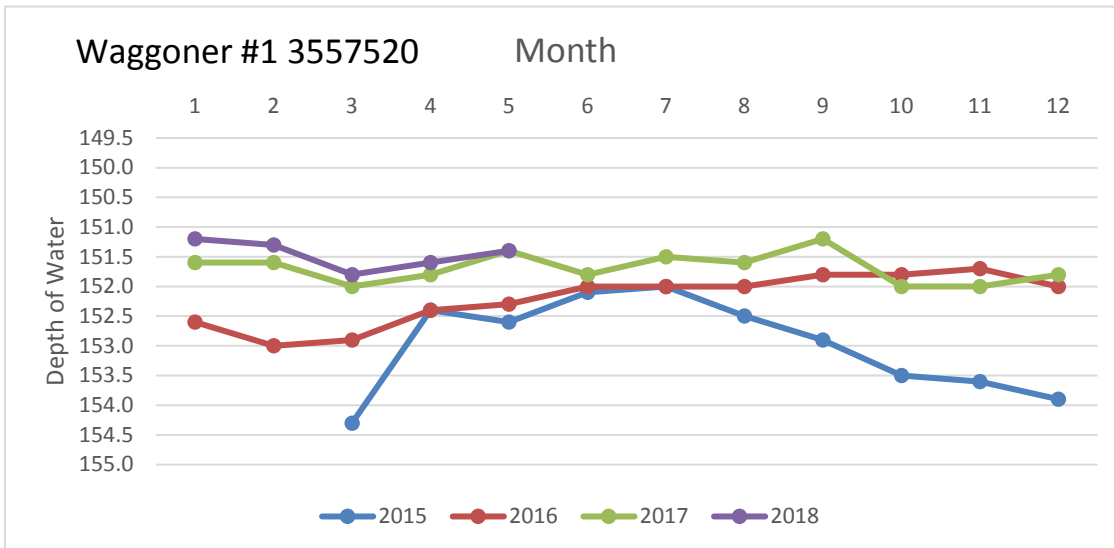

Rusk County Groundwater Conservation District Monitor Well Graphs - Page 1 of 6

Rusk County Groundwater Conservation District Monitor Well Graphs - Page 2 of 6

Rusk County Groundwater Conservation District Monitor Well Graphs - Page 3 of 6