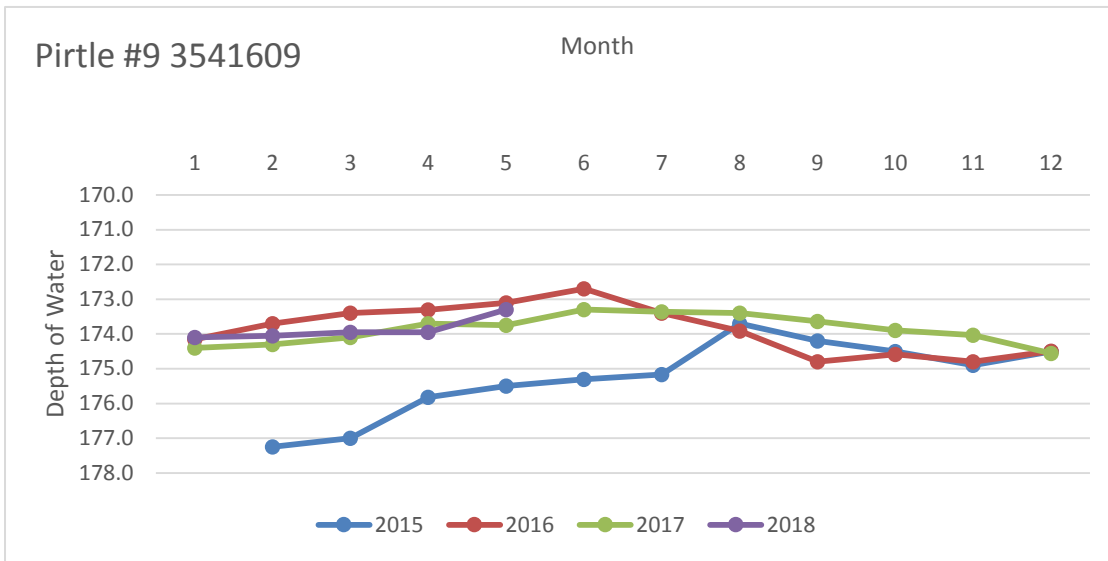

Rusk County Groundwater Conservation District Monitor Well Graphs - Page 5 of 6