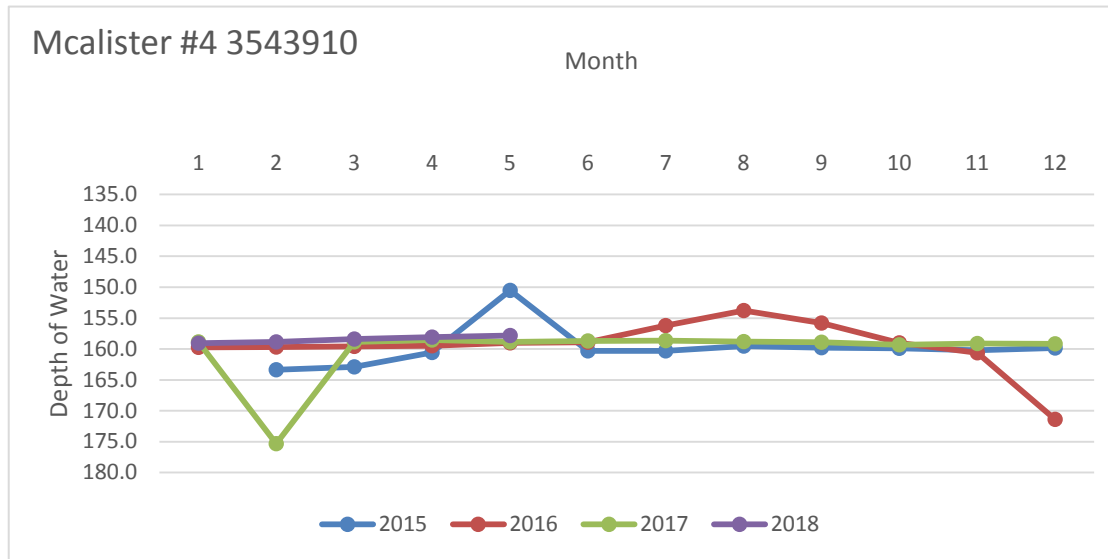

Rusk County Groundwater Conservation District Monitor Well Graphs - Page 5 of 6