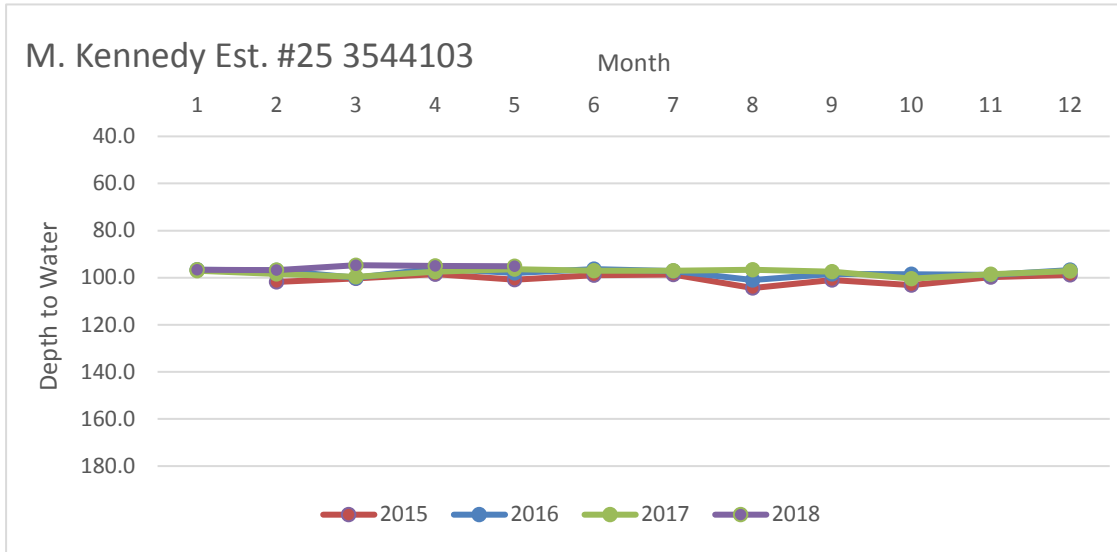

Rusk County Groundwater Conservation District Monitor Well Graphs - Page 1 of 6

Rusk County Groundwater Conservation District Monitor Well Graphs - Page 2 of 6

Rusk County Groundwater Conservation District Monitor Well Graphs - Page 3 of 6