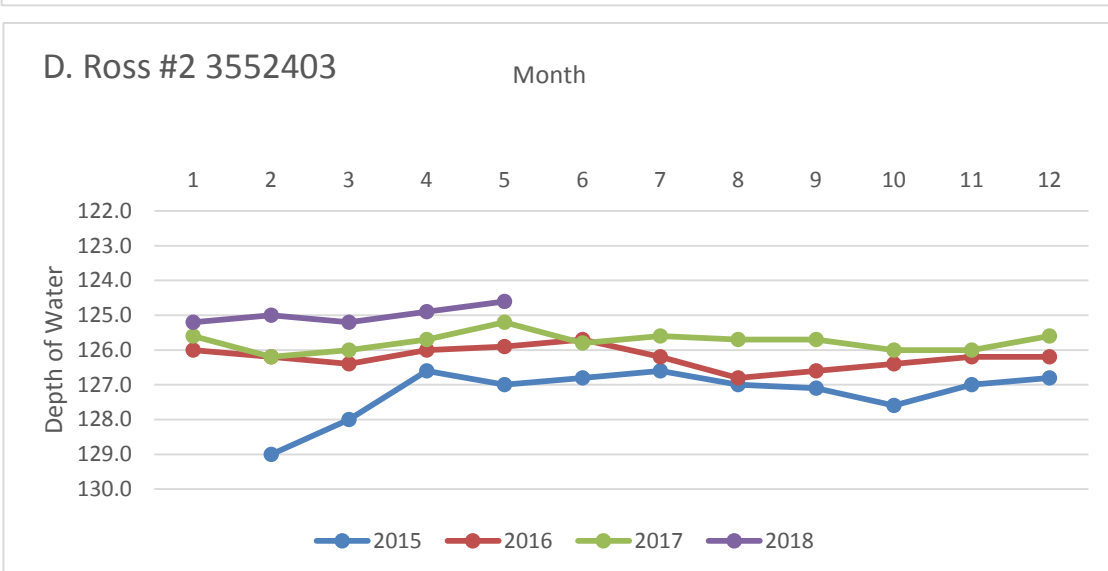

Rusk County Groundwater Conservation District Monitor Well Graphs - Page 4 of 6