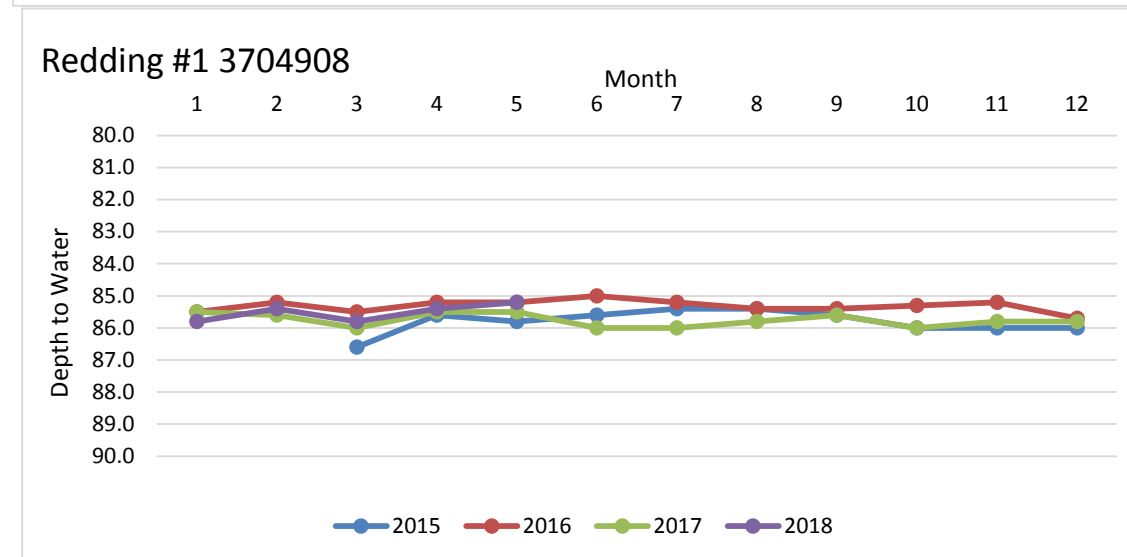

Rusk County Groundwater Conservation District Monitor Well Graphs - Page 1 of 6

Rusk County Groundwater Conservation District Monitor Well Graphs - Page 2 of 6

Rusk County Groundwater Conservation District Monitor Well Graphs - Page 3 of 6