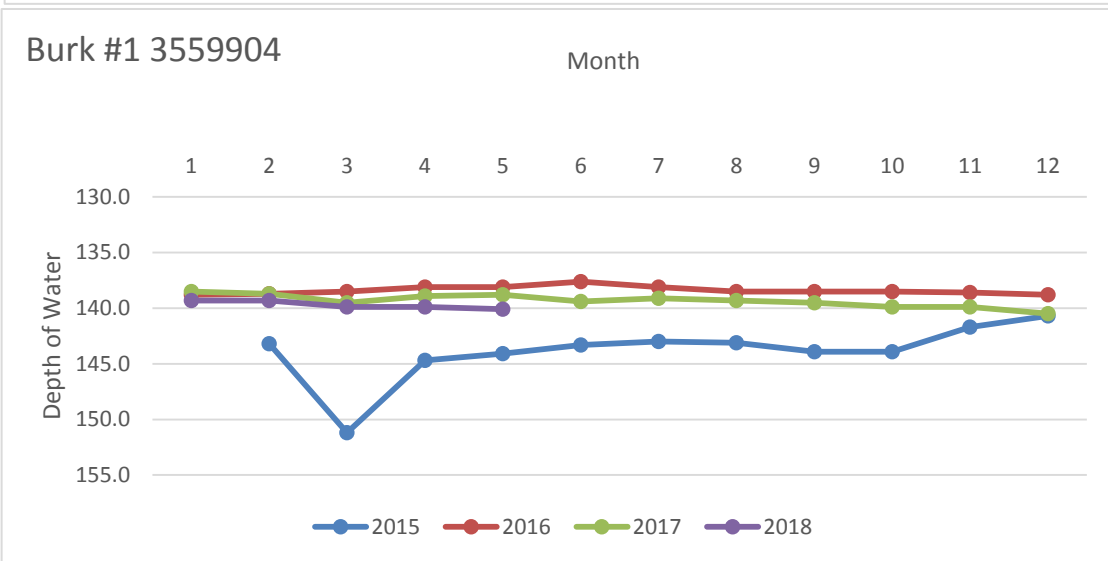

Rusk County Groundwater Conservation District Monitor Well Graphs - Page 4 of 6