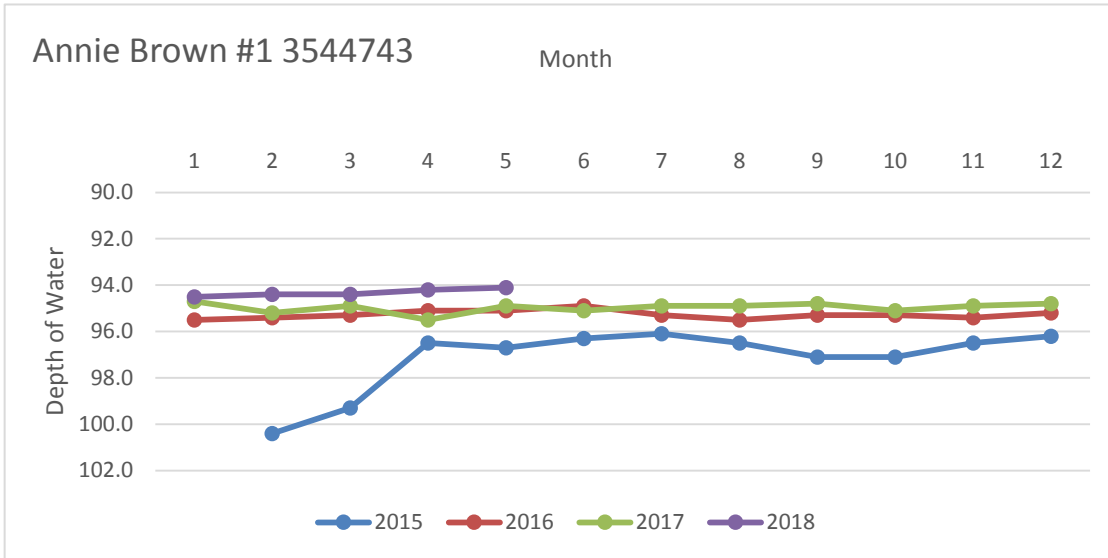

Rusk County Groundwater Conservation District Monitor Well Graphs - Page 4 of 6