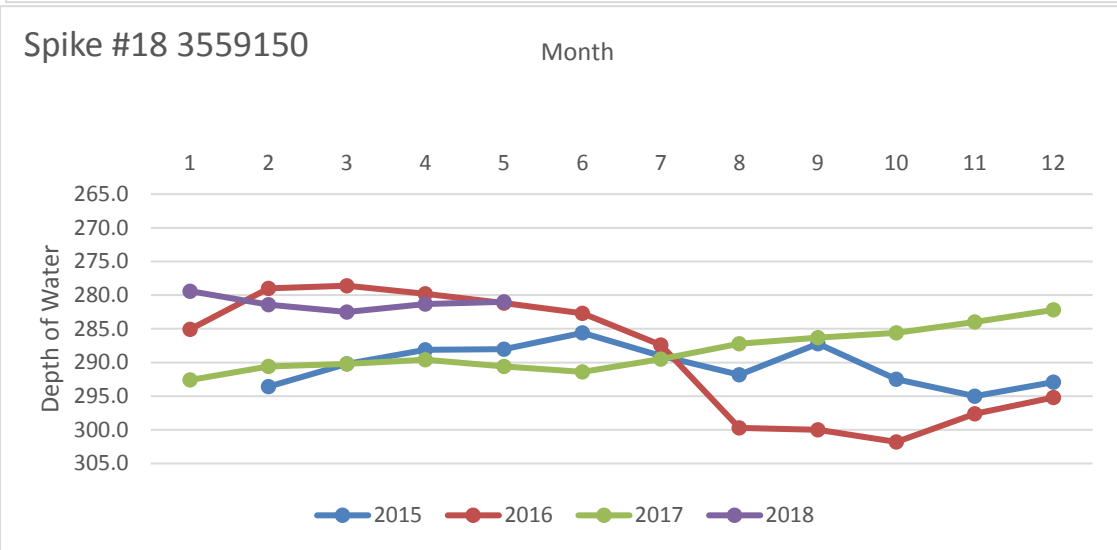

Rusk County Groundwater Conservation District Monitor Well Graphs - Page 1 of 6

Rusk County Groundwater Conservation District Monitor Well Graphs - Page 2 of 6

Rusk County Groundwater Conservation District Monitor Well Graphs - Page 3 of 6