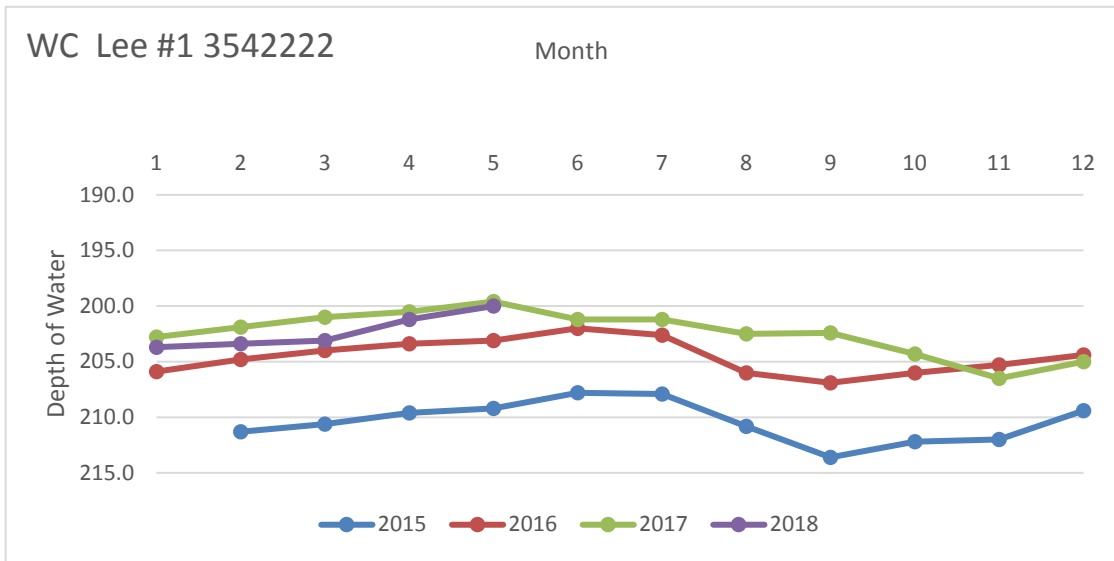

Rusk County Groundwater Conservation District Monitor Well Graphs - Page 1 of 6

Rusk County Groundwater Conservation District Monitor Well Graphs - Page 2 of 6

Rusk County Groundwater Conservation District Monitor Well Graphs - Page 3 of 6