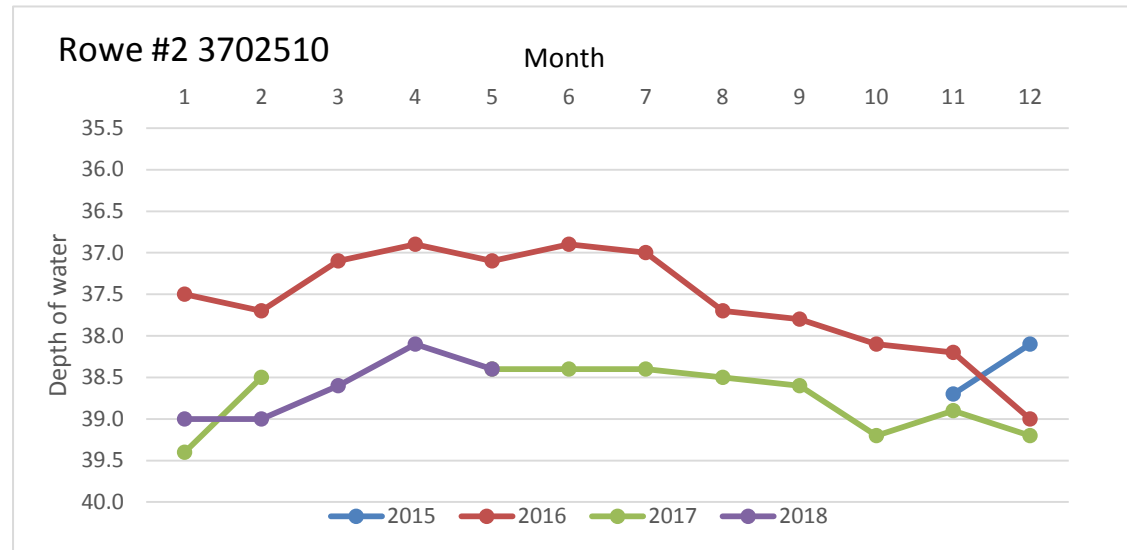

Rusk County Groundwater Conservation District Monitor Well Graphs - Page 1 of 6

Rusk County Groundwater Conservation District Monitor Well Graphs - Page 2 of 6

Rusk County Groundwater Conservation District Monitor Well Graphs - Page 3 of 6