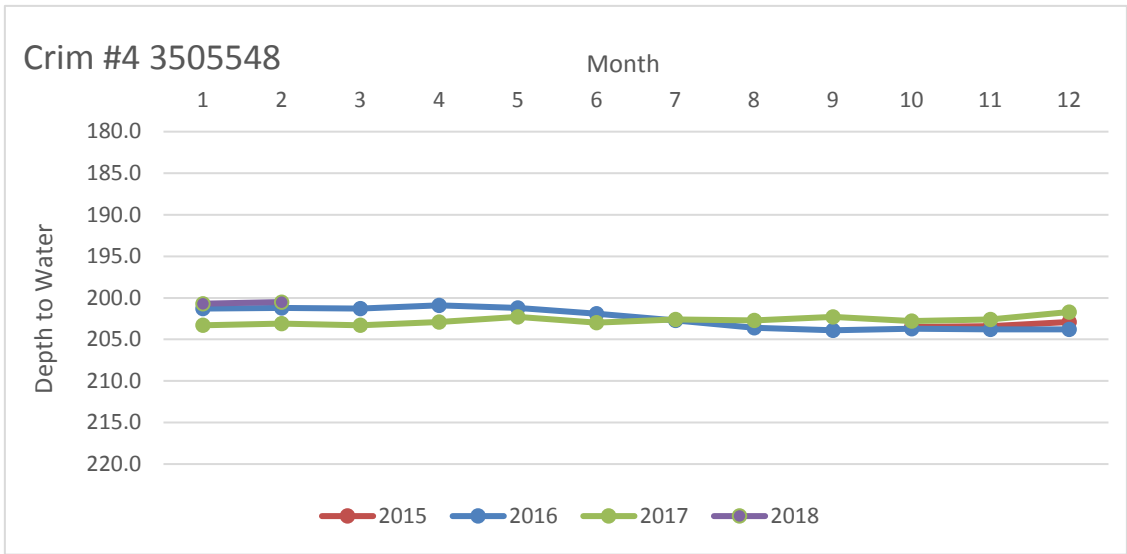

Rusk County Groundwater Conservation District Monitor Well Graphs - Page 1 of 6

Rusk County Groundwater Conservation District Monitor Well Graphs - Page 2 of 6

Rusk County Groundwater Conservation District Monitor Well Graphs - Page 3 of 6