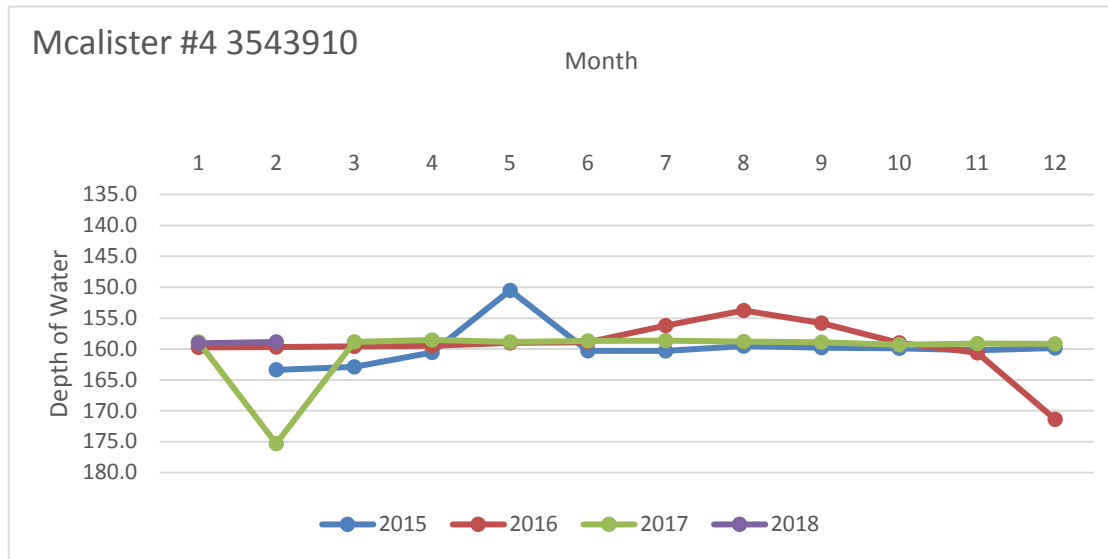

Rusk County Groundwater Conservation District Monitor Well Graphs - Page 5 of 6