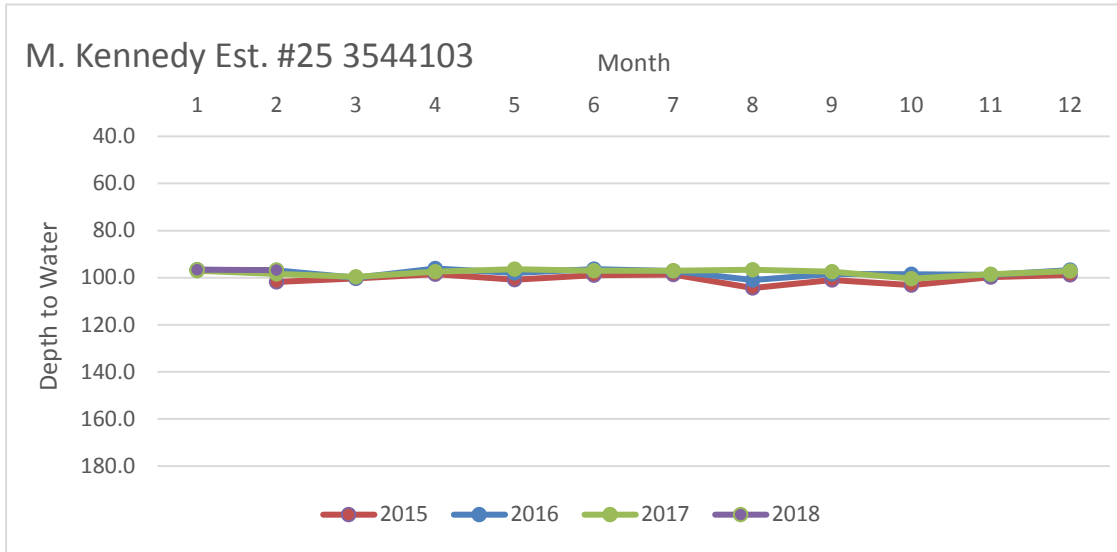

Rusk County Groundwater Conservation District Monitor Well Graphs - Page 1 of 6

Rusk County Groundwater Conservation District Monitor Well Graphs - Page 2 of 6

Rusk County Groundwater Conservation District Monitor Well Graphs - Page 3 of 6