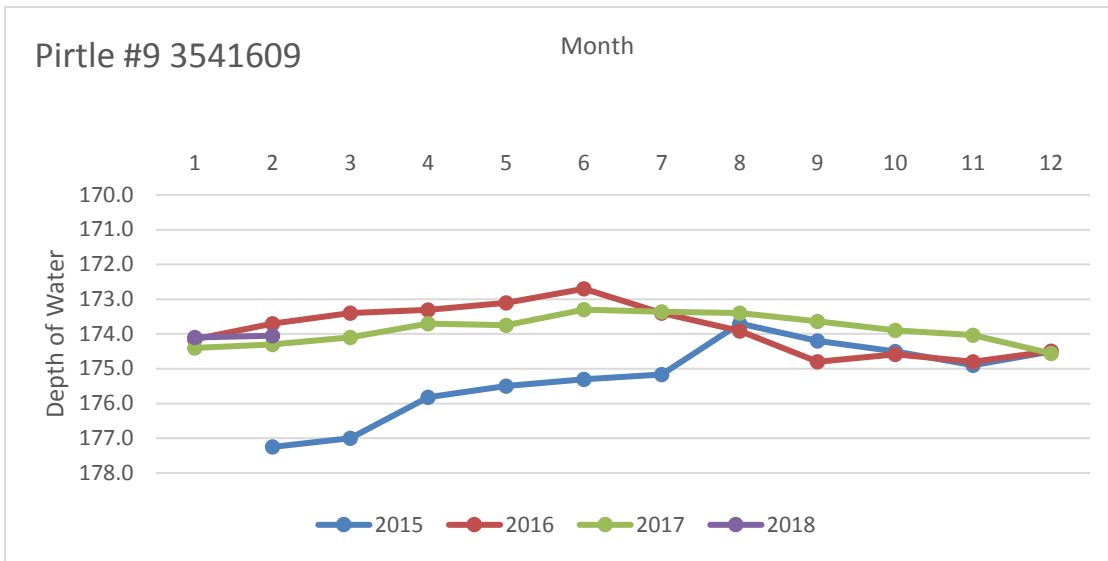

Rusk County Groundwater Conservation District Monitor Well Graphs - Page 5 of 6