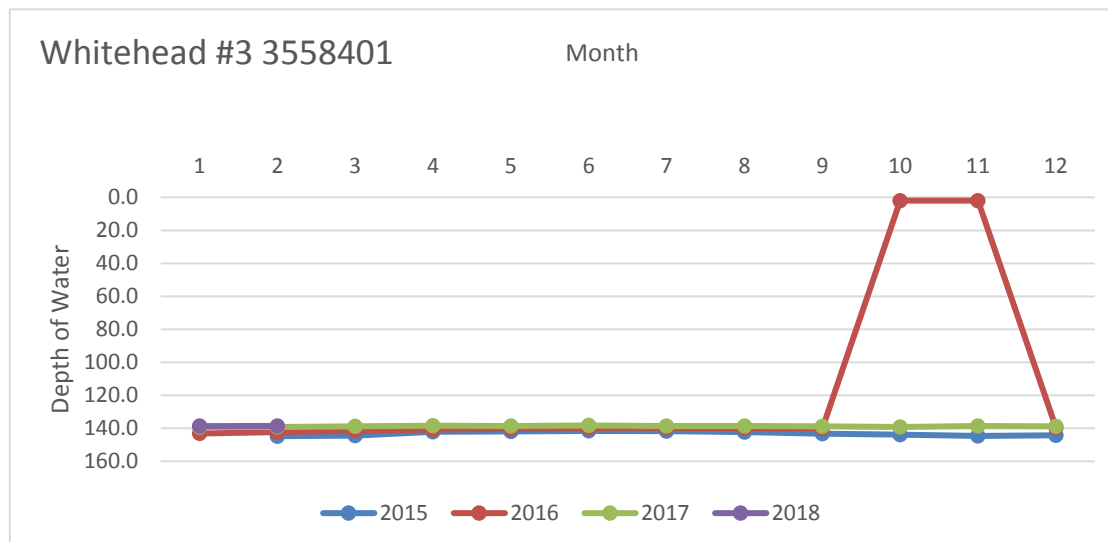

Rusk County Groundwater Conservation District Monitor Well Graphs - Page 5 of 6