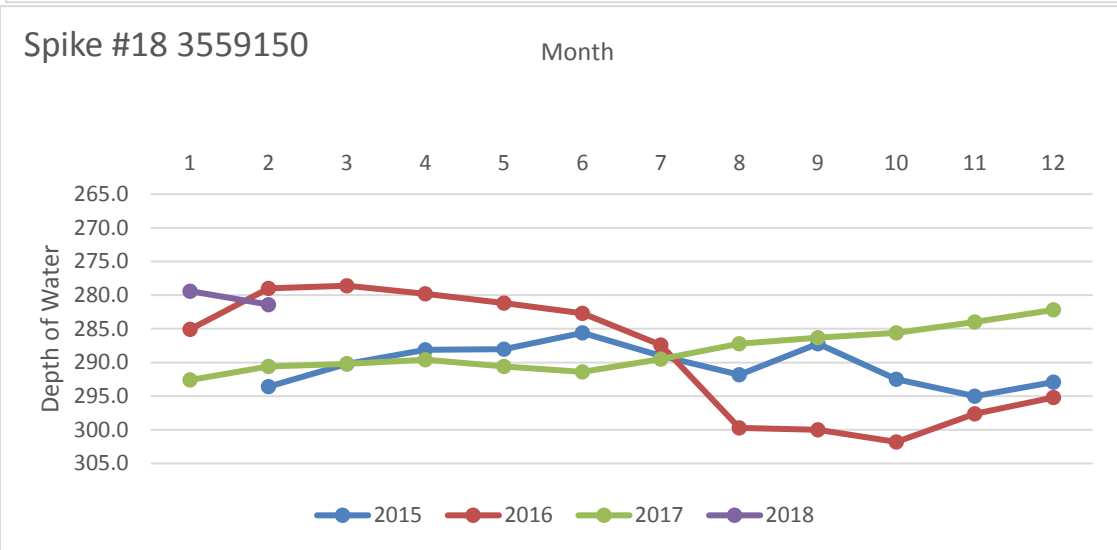

Rusk County Groundwater Conservation District Monitor Well Graphs - Page 1 of 6

Rusk County Groundwater Conservation District Monitor Well Graphs - Page 2 of 6

Rusk County Groundwater Conservation District Monitor Well Graphs - Page 3 of 6