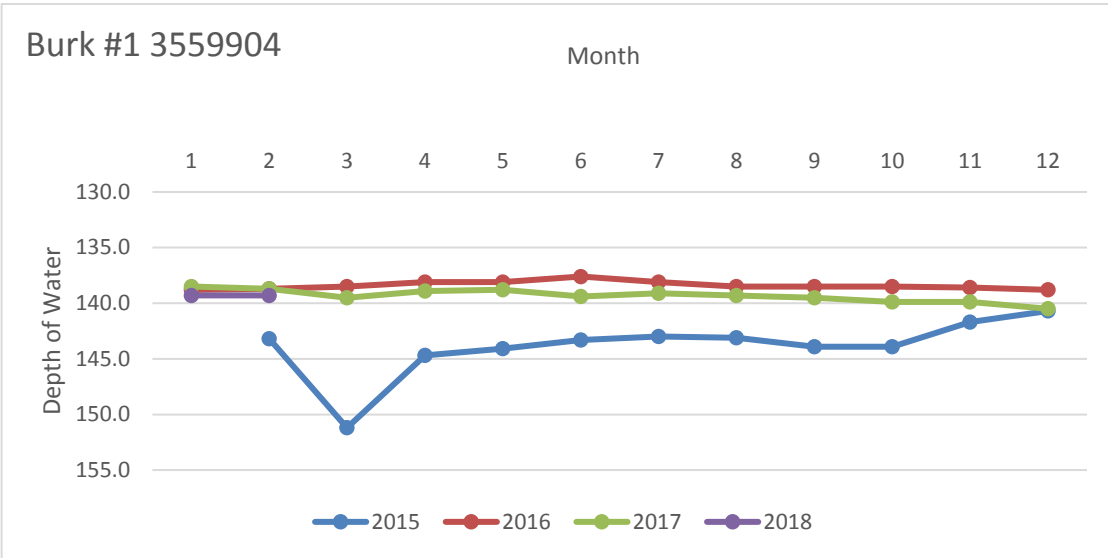

Rusk County Groundwater Conservation District Monitor Well Graphs - Page 4 of 6