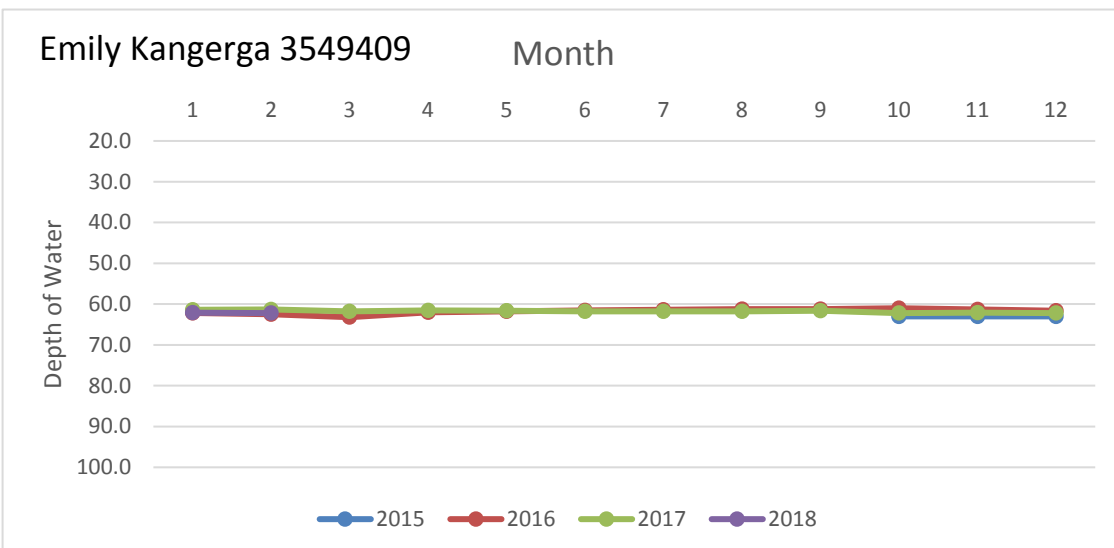

Rusk County Groundwater Conservation District Monitor Well Graphs - Page 1 of 6

Rusk County Groundwater Conservation District Monitor Well Graphs - Page 2 of 6

Rusk County Groundwater Conservation District Monitor Well Graphs - Page 3 of 6