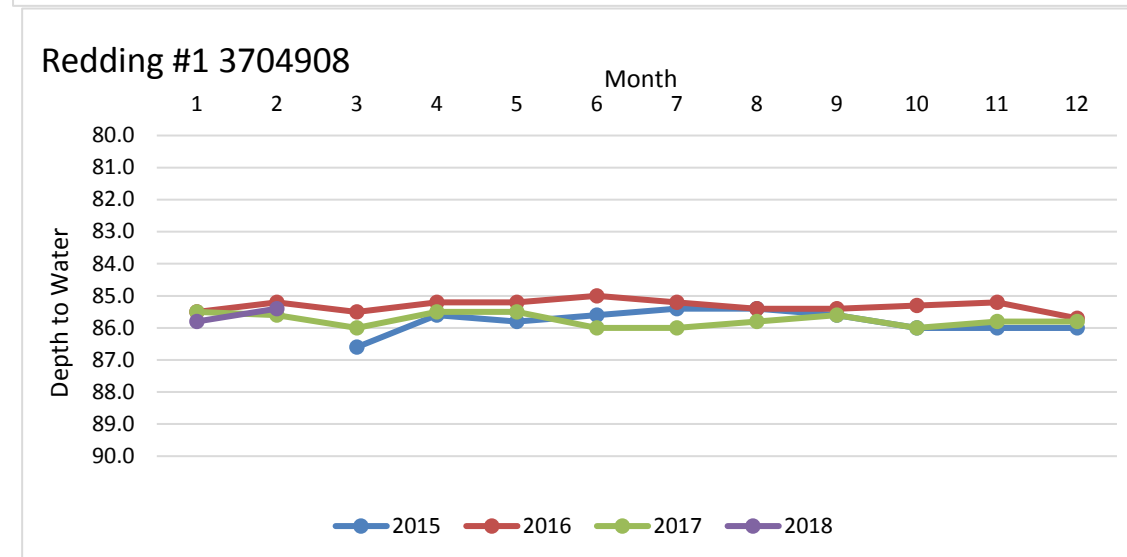

Rusk County Groundwater Conservation District Monitor Well Graphs - Page 1 of 6

Rusk County Groundwater Conservation District Monitor Well Graphs - Page 2 of 6

Rusk County Groundwater Conservation District Monitor Well Graphs - Page 3 of 6