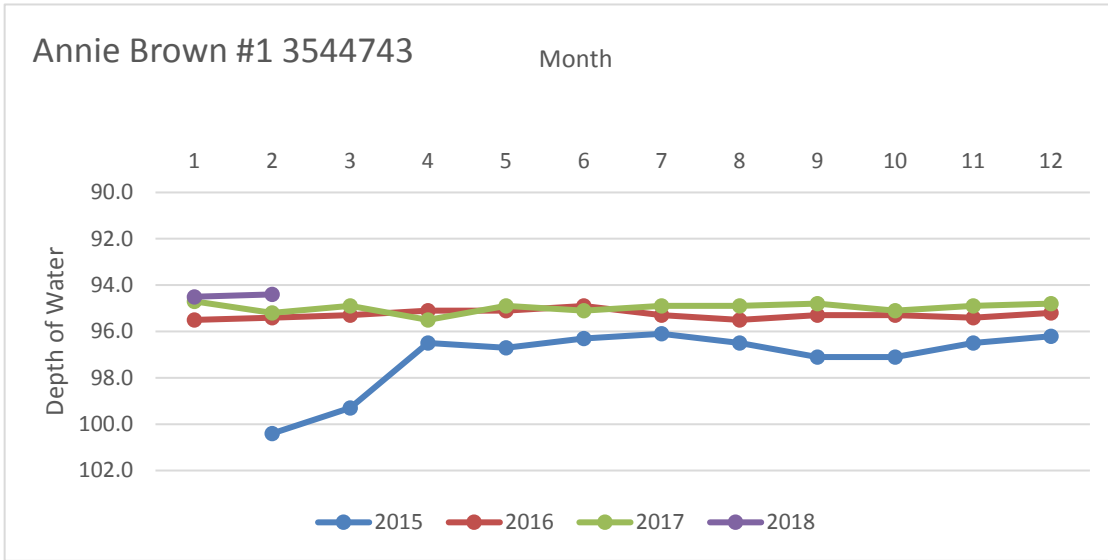

Rusk County Groundwater Conservation District Monitor Well Graphs - Page 4 of 6