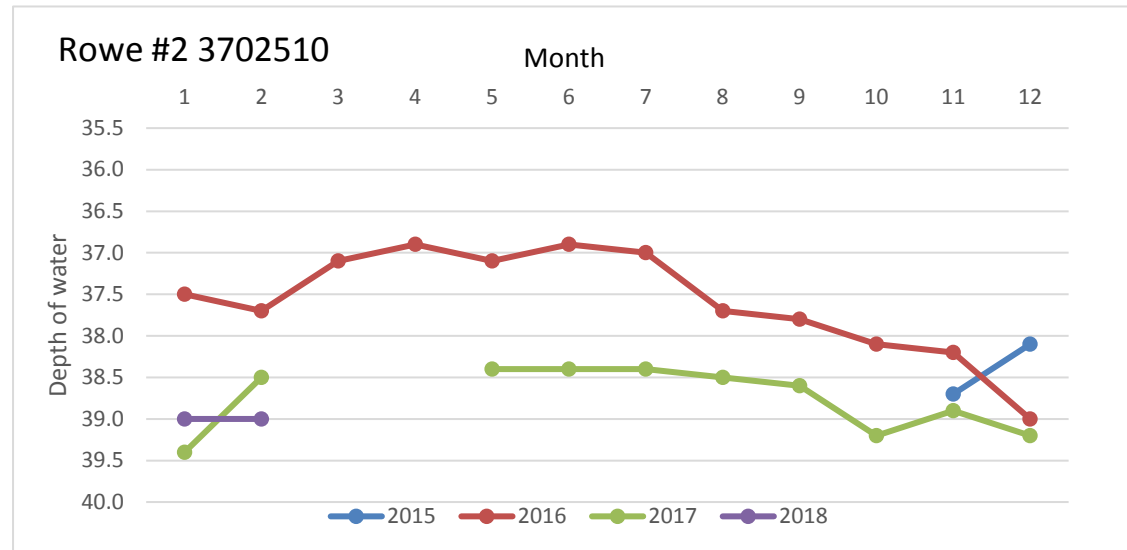

Rusk County Groundwater Conservation District Monitor Well Graphs - Page 1 of 6

Rusk County Groundwater Conservation District Monitor Well Graphs - Page 2 of 6

Rusk County Groundwater Conservation District Monitor Well Graphs - Page 3 of 6