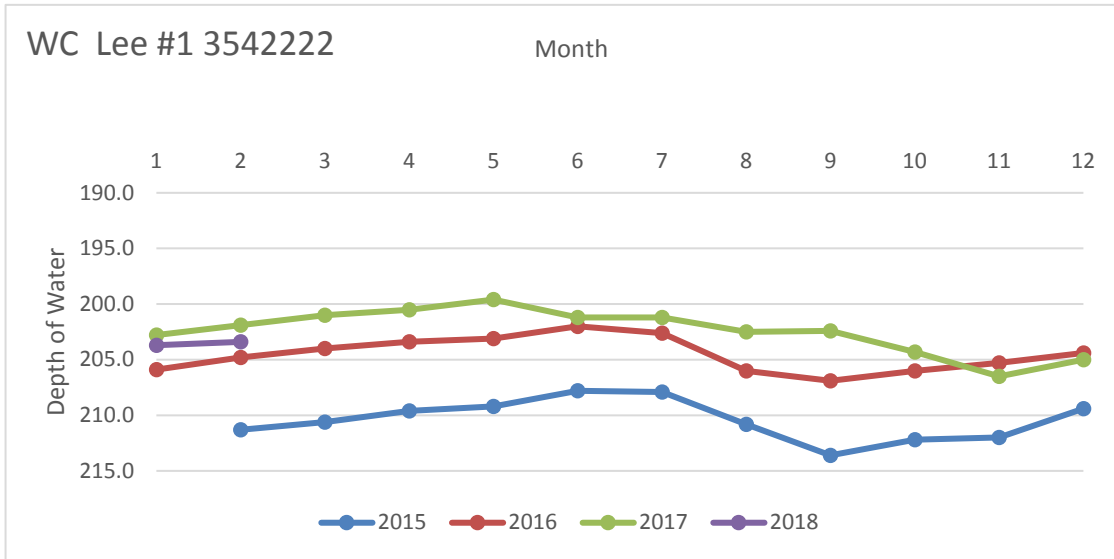

Rusk County Groundwater Conservation District Monitor Well Graphs - Page 1 of 6

Rusk County Groundwater Conservation District Monitor Well Graphs - Page 2 of 6

Rusk County Groundwater Conservation District Monitor Well Graphs - Page 3 of 6