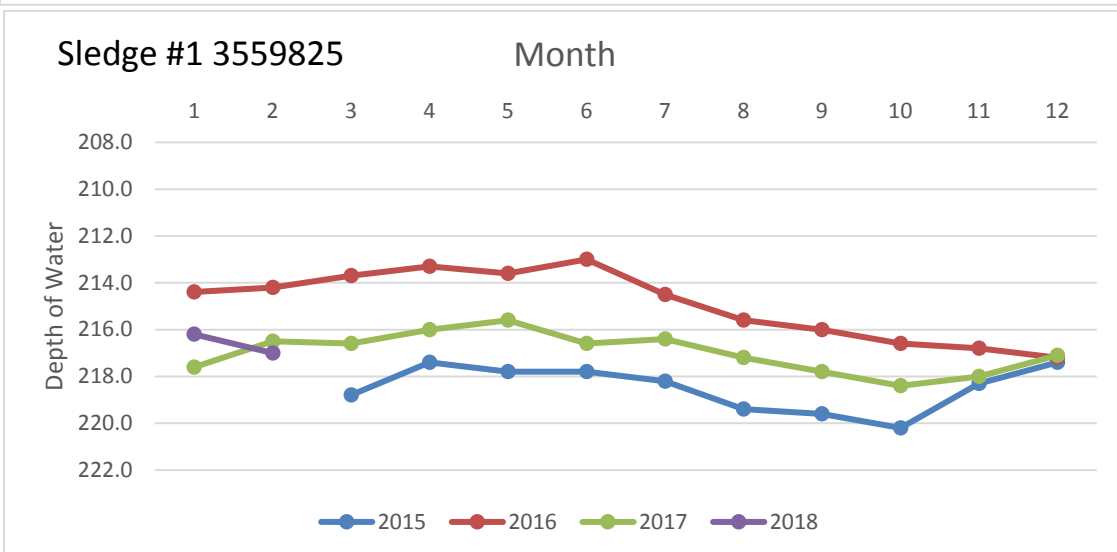

Rusk County Groundwater Conservation District Monitor Well Graphs - Page 1 of 6

Rusk County Groundwater Conservation District Monitor Well Graphs - Page 2 of 6

Rusk County Groundwater Conservation District Monitor Well Graphs - Page 3 of 6