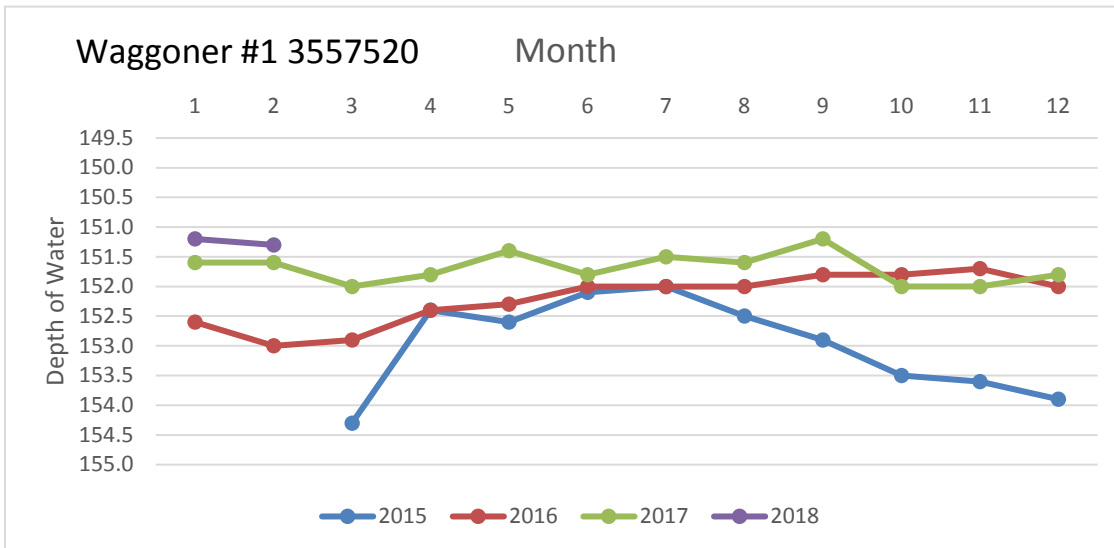

Rusk County Groundwater Conservation District Monitor Well Graphs - Page 1 of 6

Rusk County Groundwater Conservation District Monitor Well Graphs - Page 2 of 6

Rusk County Groundwater Conservation District Monitor Well Graphs - Page 3 of 6