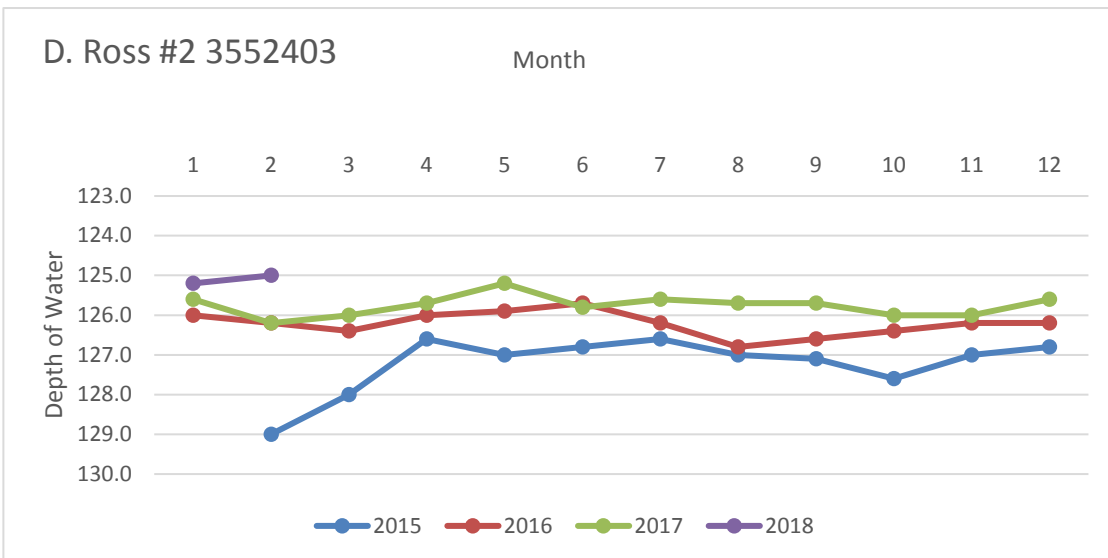

Rusk County Groundwater Conservation District Monitor Well Graphs - Page 4 of 6