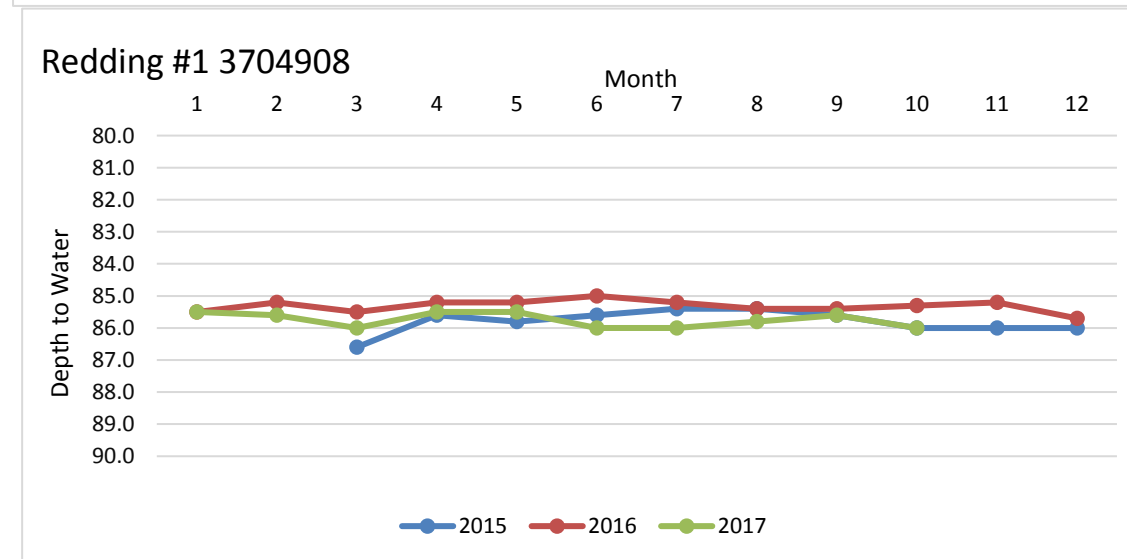

Rusk County Groundwater Conservation District Monitor Well Graphs - Page 3 of 6