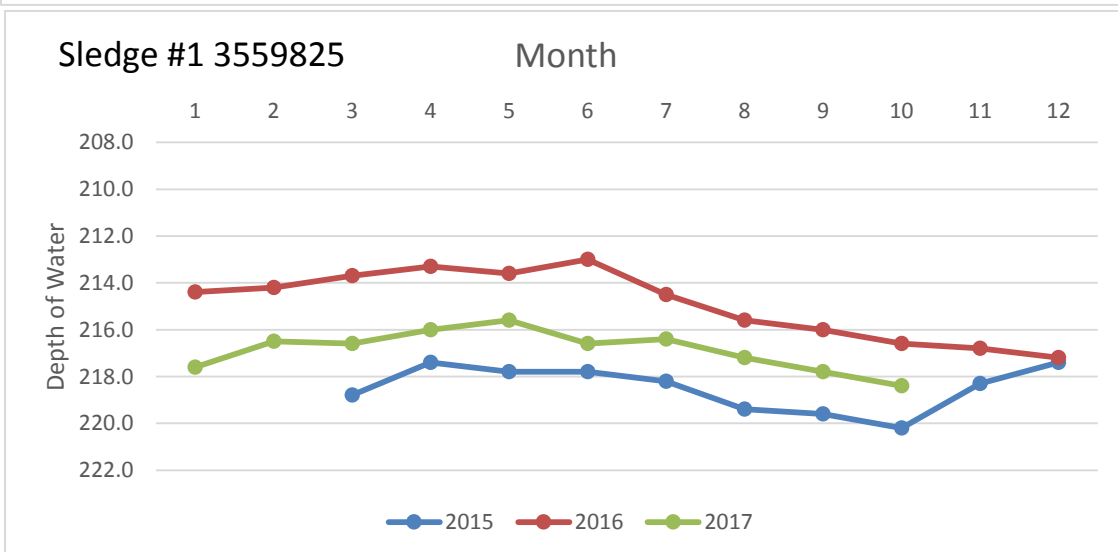

Rusk County Groundwater Conservation District Monitor Well Graphs - Page 2 of 6