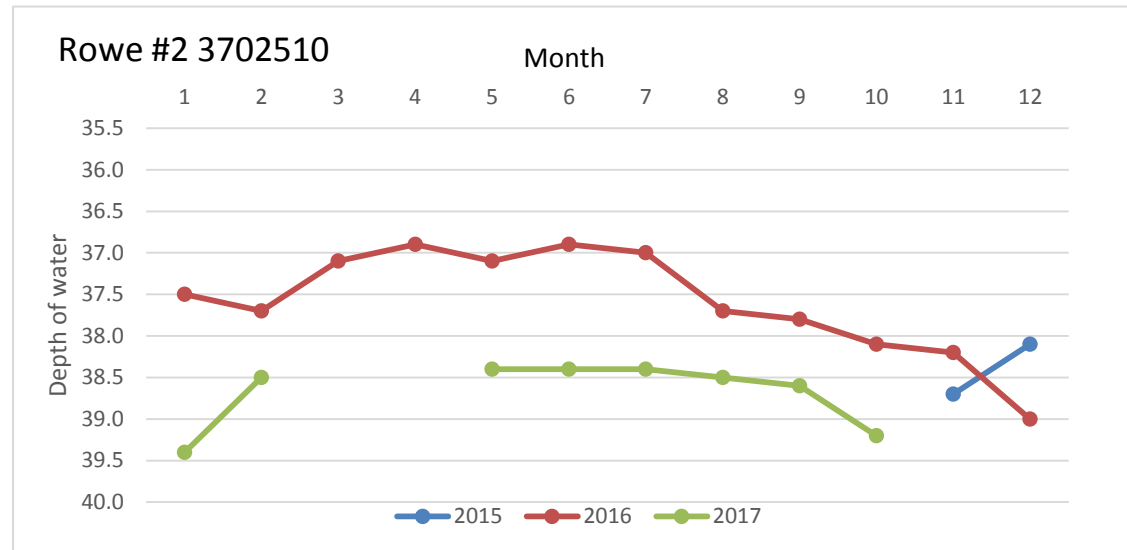

Rusk County Groundwater Conservation District Monitor Well Graphs - Page 3 of 6