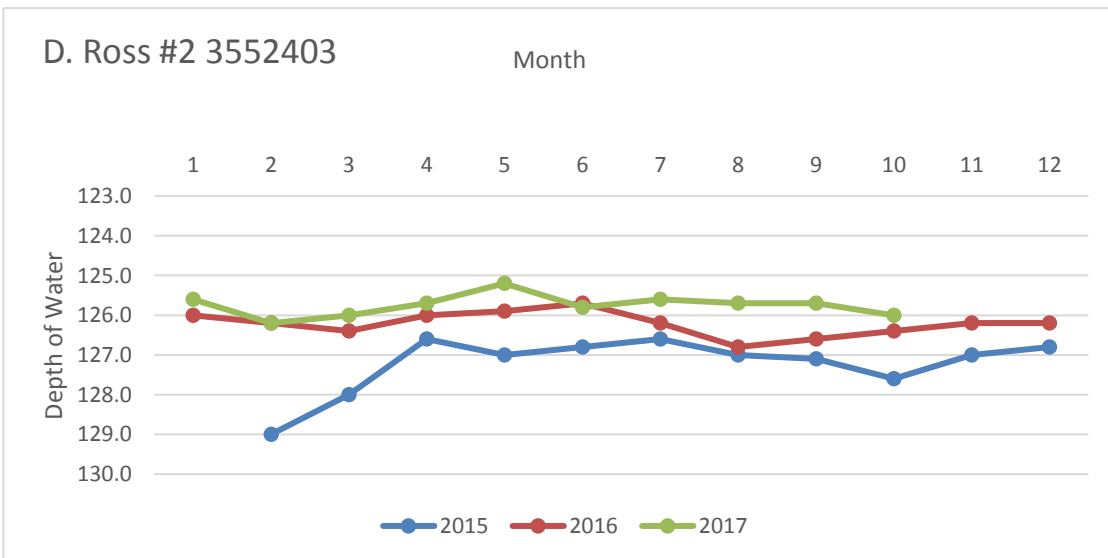

Rusk County Groundwater Conservation District Monitor Well Graphs - Page 4 of 6