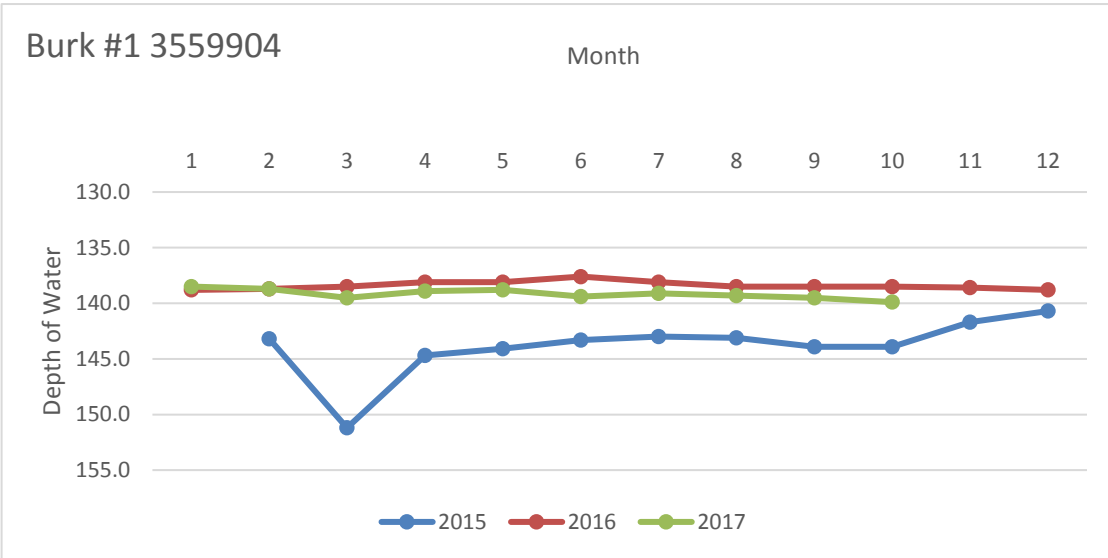

Rusk County Groundwater Conservation District Monitor Well Graphs - Page 4 of 6