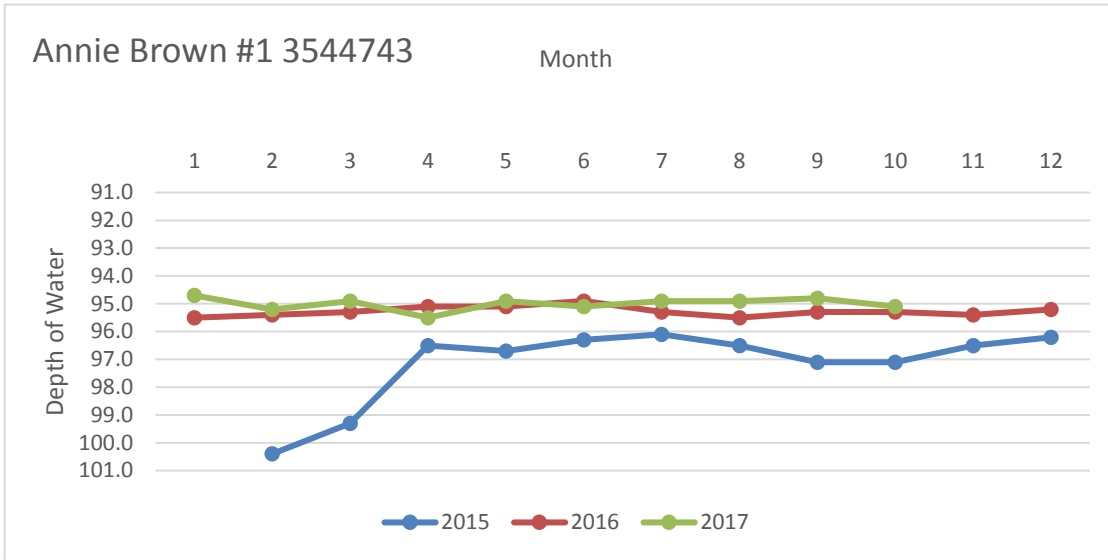

Rusk County Groundwater Conservation District Monitor Well Graphs - Page 4 of 6