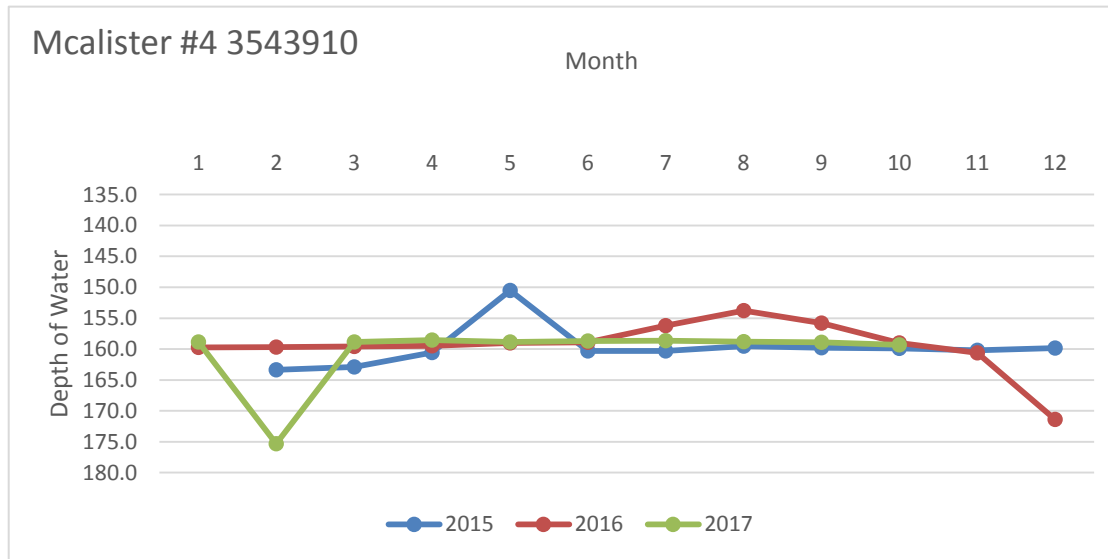

Rusk County Groundwater Conservation District Monitor Well Graphs - Page 5 of 6