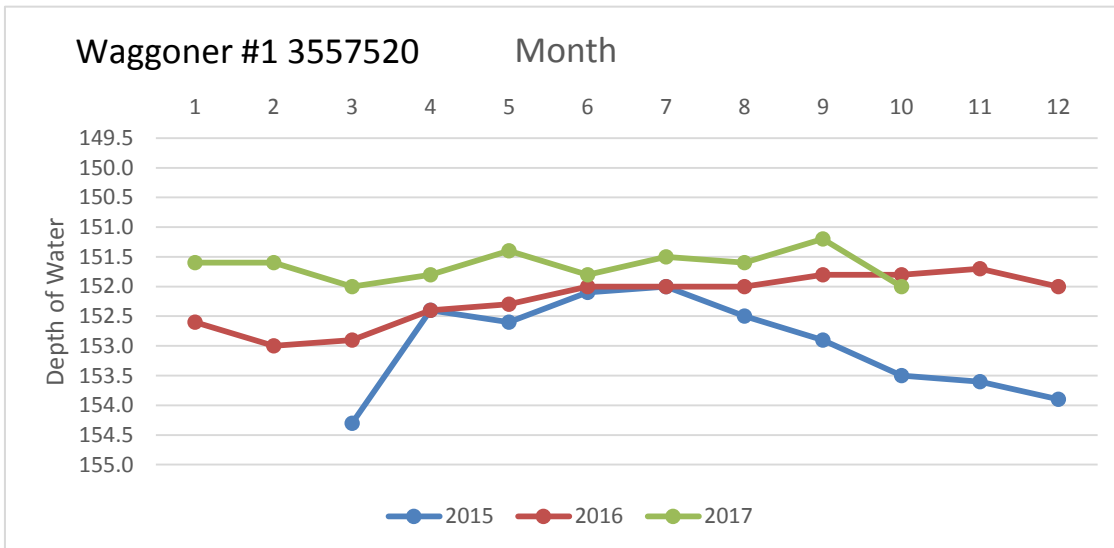

## Rusk County Groundwater Conservation District Monitor Well Graphs - Page 1 of 6