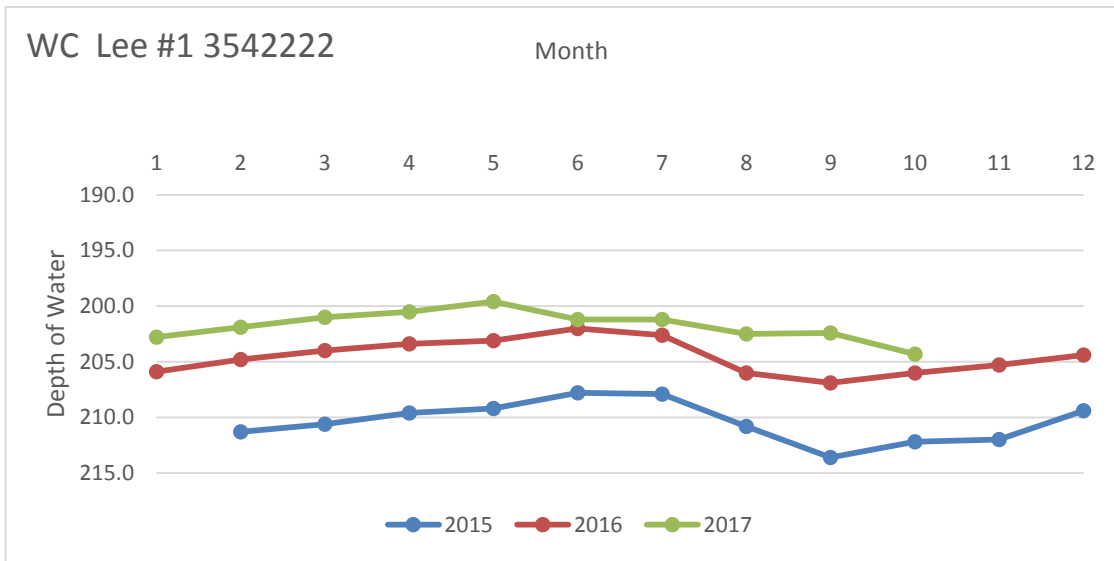

## Rusk County Groundwater Conservation District Monitor Well Graphs - Page 1 of 6