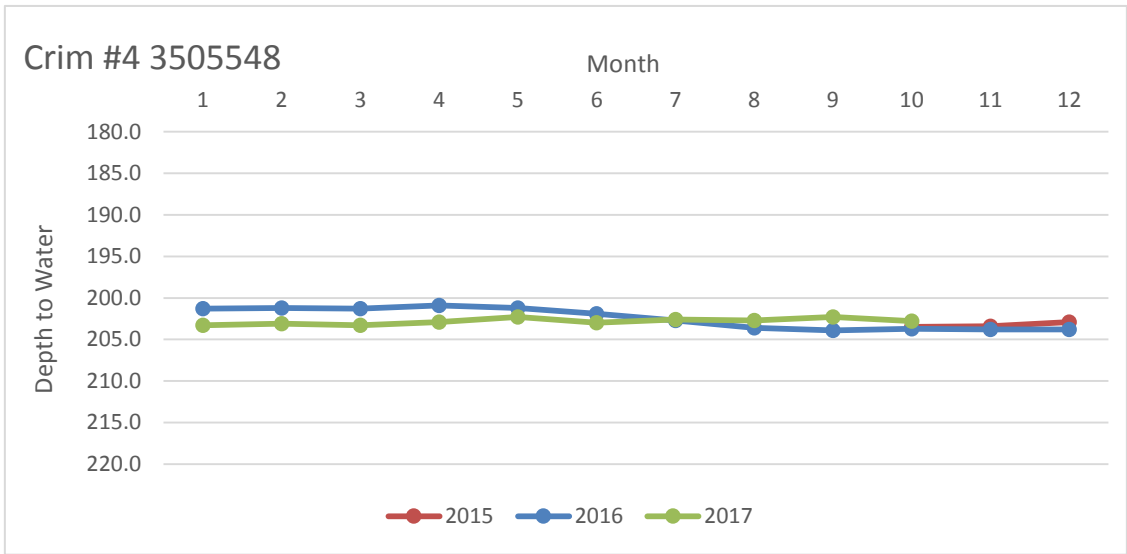

Rusk County Groundwater Conservation District Monitor Well Graphs - Page 3 of 6