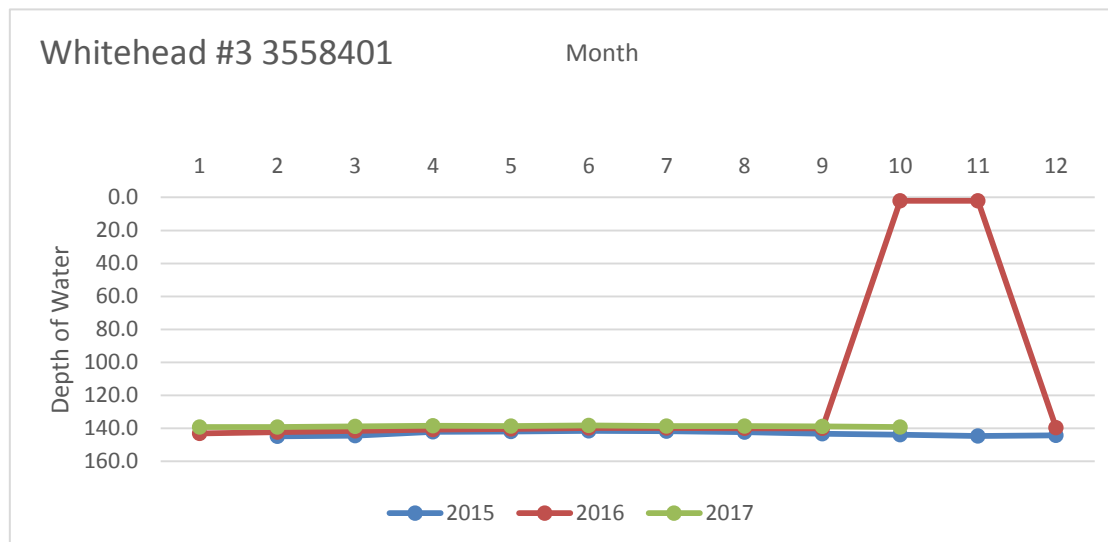

Rusk County Groundwater Conservation District Monitor Well Graphs - Page 5 of 6