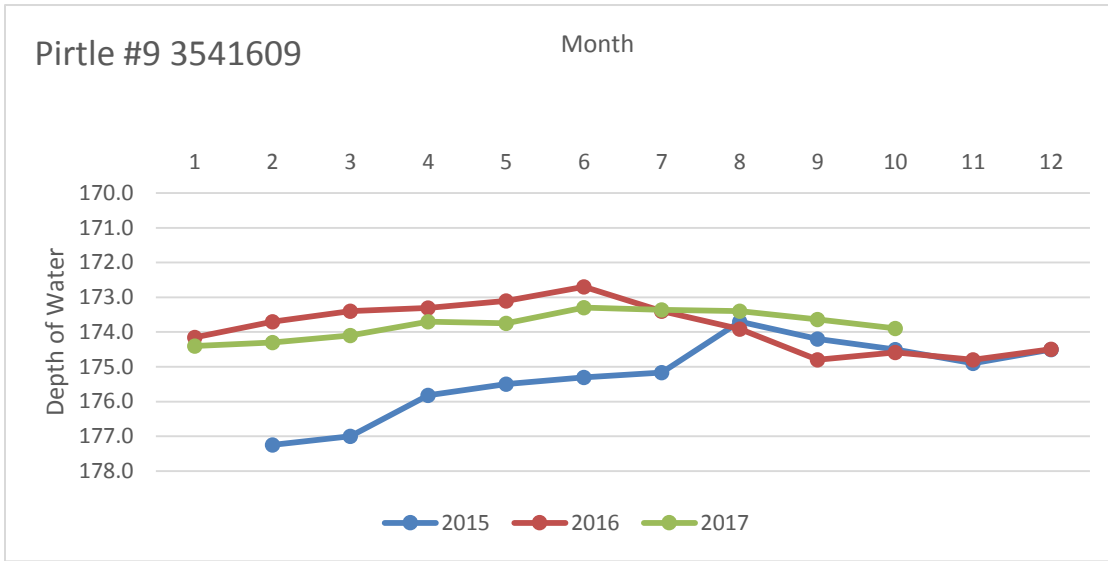

Rusk County Groundwater Conservation District Monitor Well Graphs - Page 5 of 6