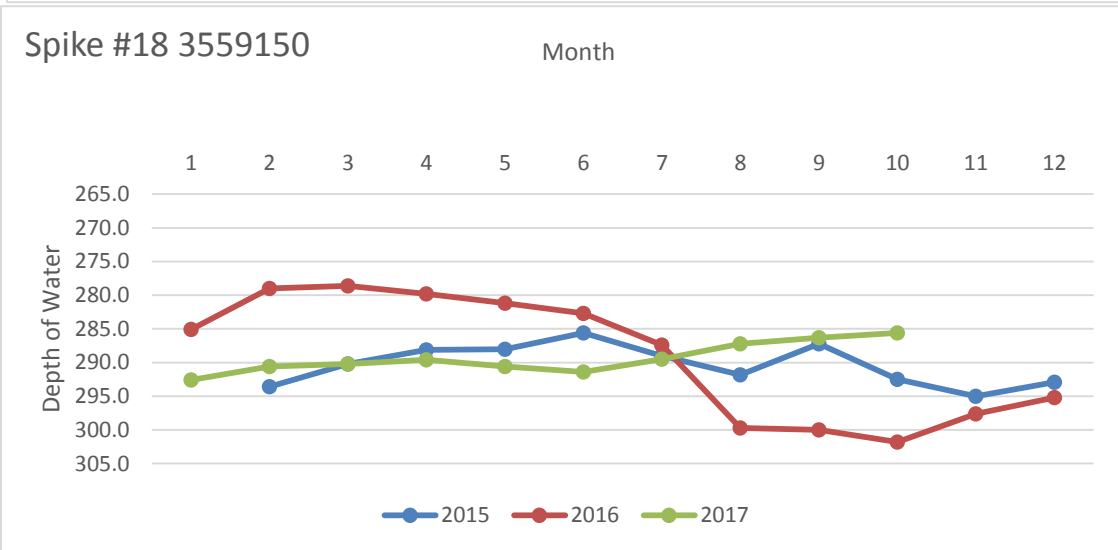

Rusk County Groundwater Conservation District Monitor Well Graphs - Page 2 of 6