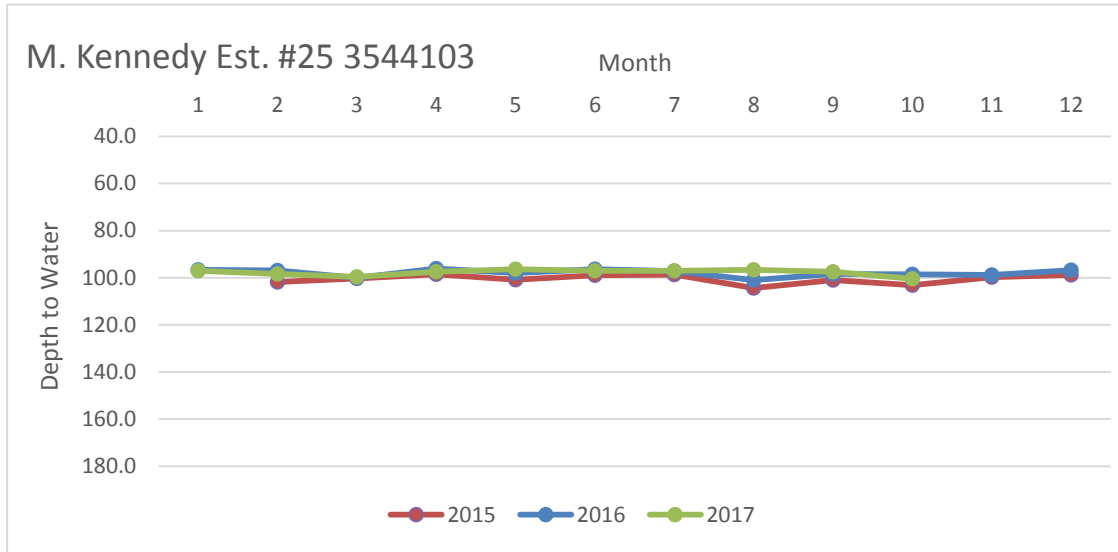

Rusk County Groundwater Conservation District Monitor Well Graphs - Page 2 of 6